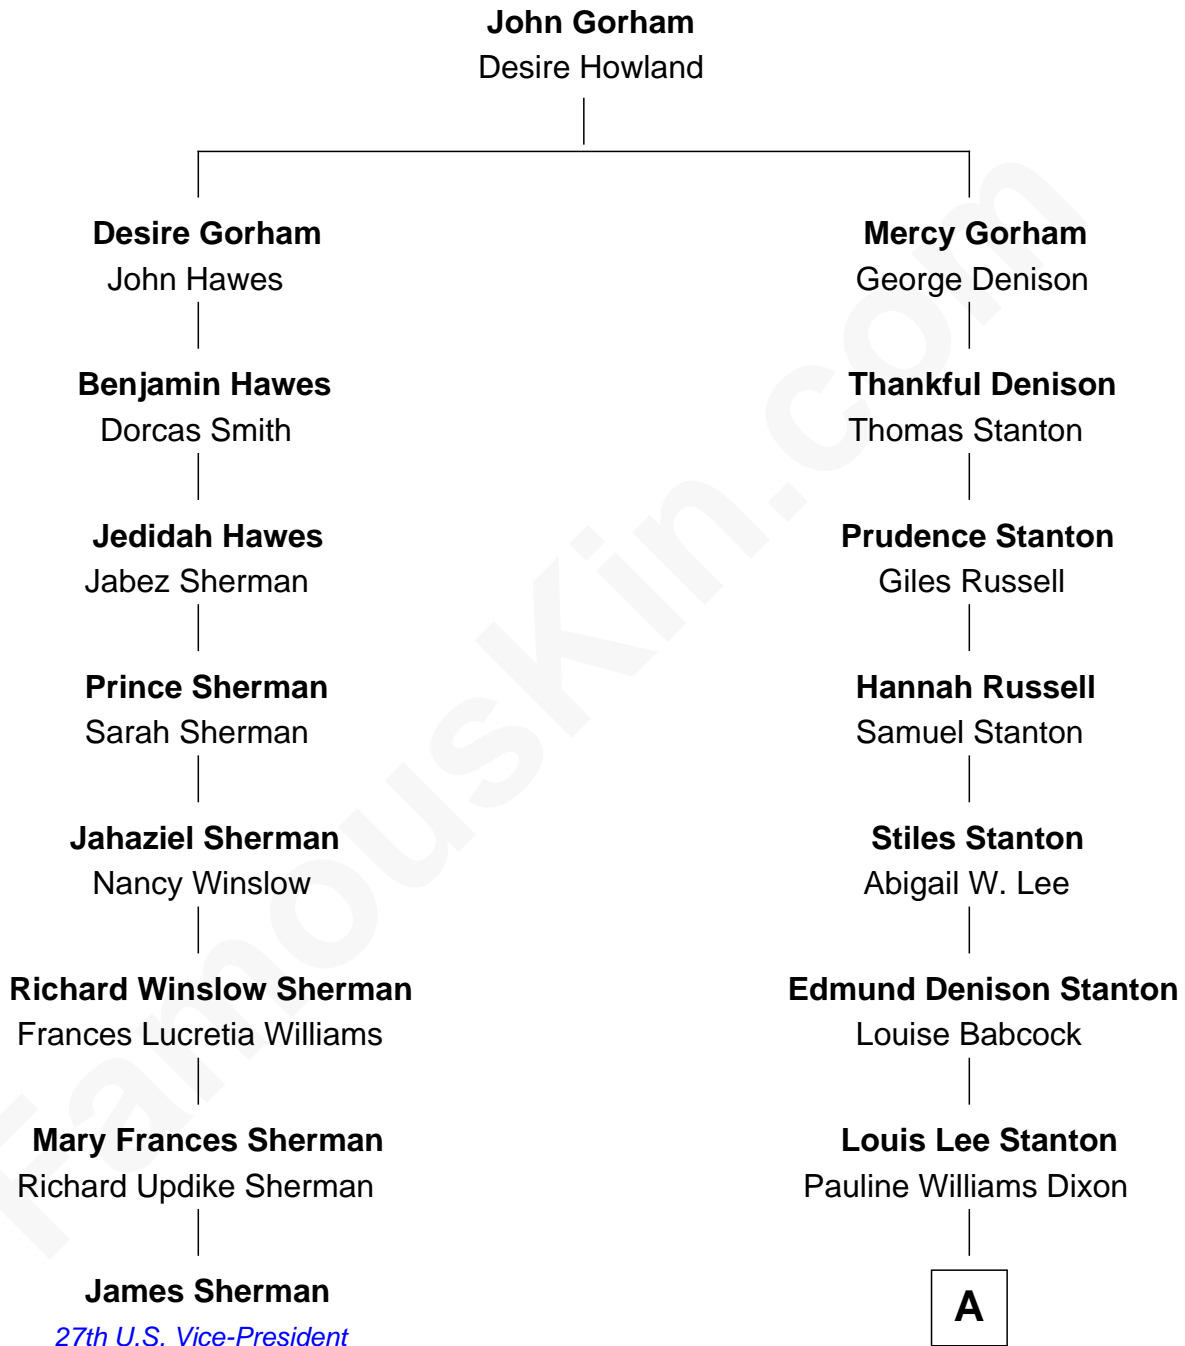

# FamousKin.com Relationship Chart of

**James Sherman**

*27th U.S. Vice-President*

7th cousin 1 time removed of

**Louis Auchincloss**

*Author*

**A**

**Priscilla Dixon Stanton**  
Joseph Howland Auchincloss

**Louis Auchincloss**  
*Author*

FamousKin.com