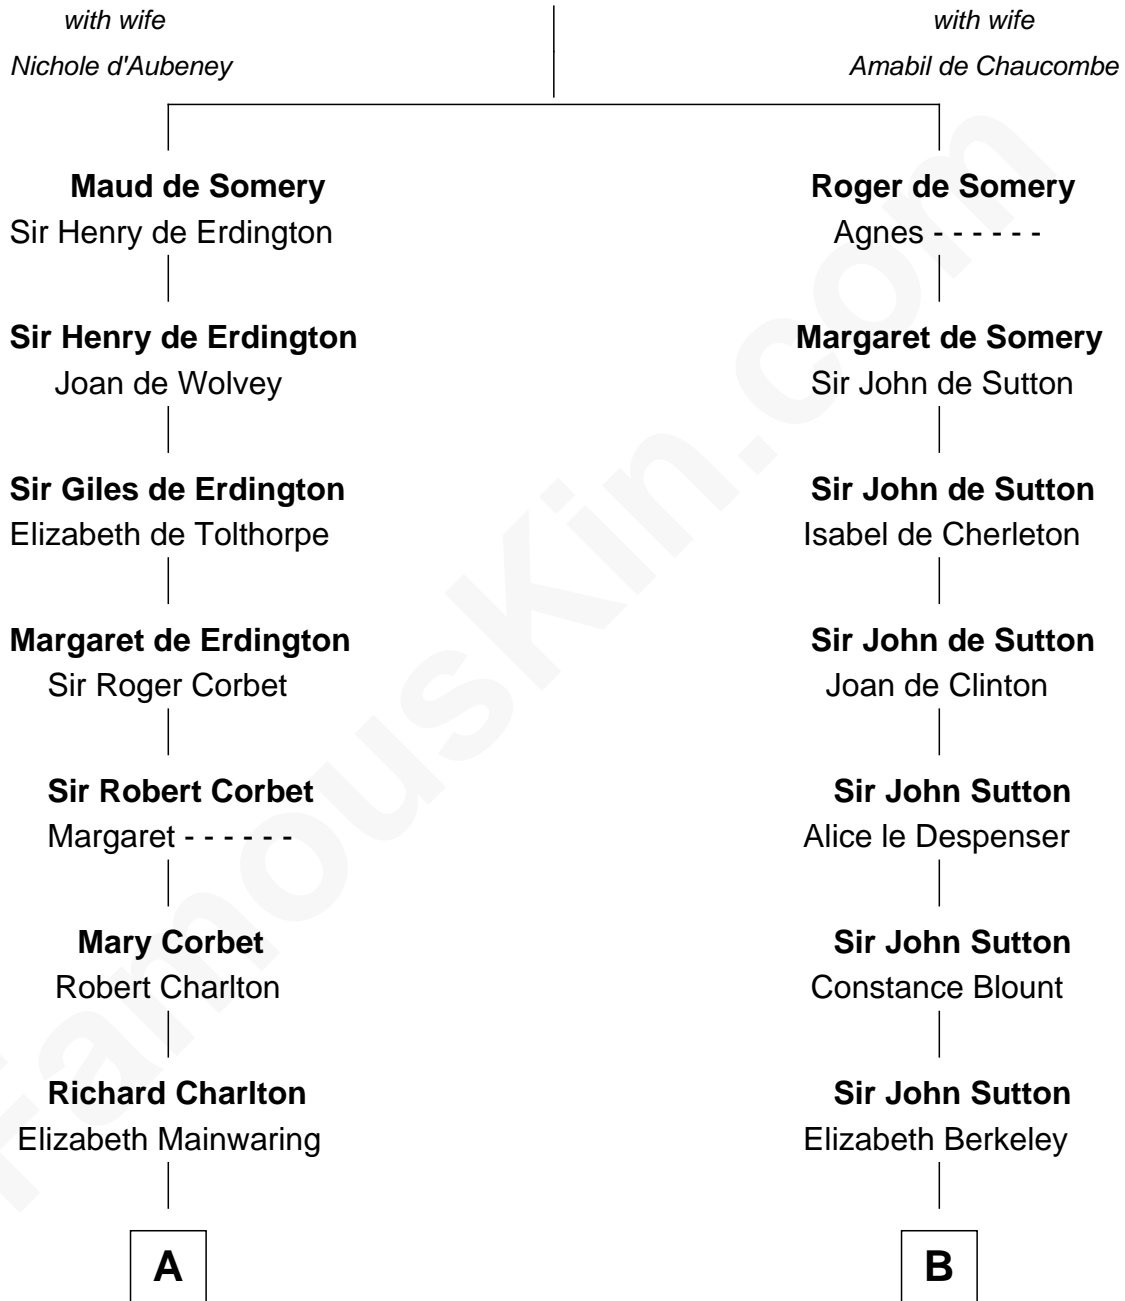

# FamousKin.com Relationship Chart of

**James Sherman**

*27th U.S. Vice-President*

19th cousin 2 times removed of

**Louis Auchincloss**

*Author*

## Sir Roger de Somery

**C**

**Frances Lucretia Williams**

Richard Winslow Sherman

**Mary Frances Sherman**

Richard Updike Sherman

**James Sherman**

*27th U.S. Vice-President*