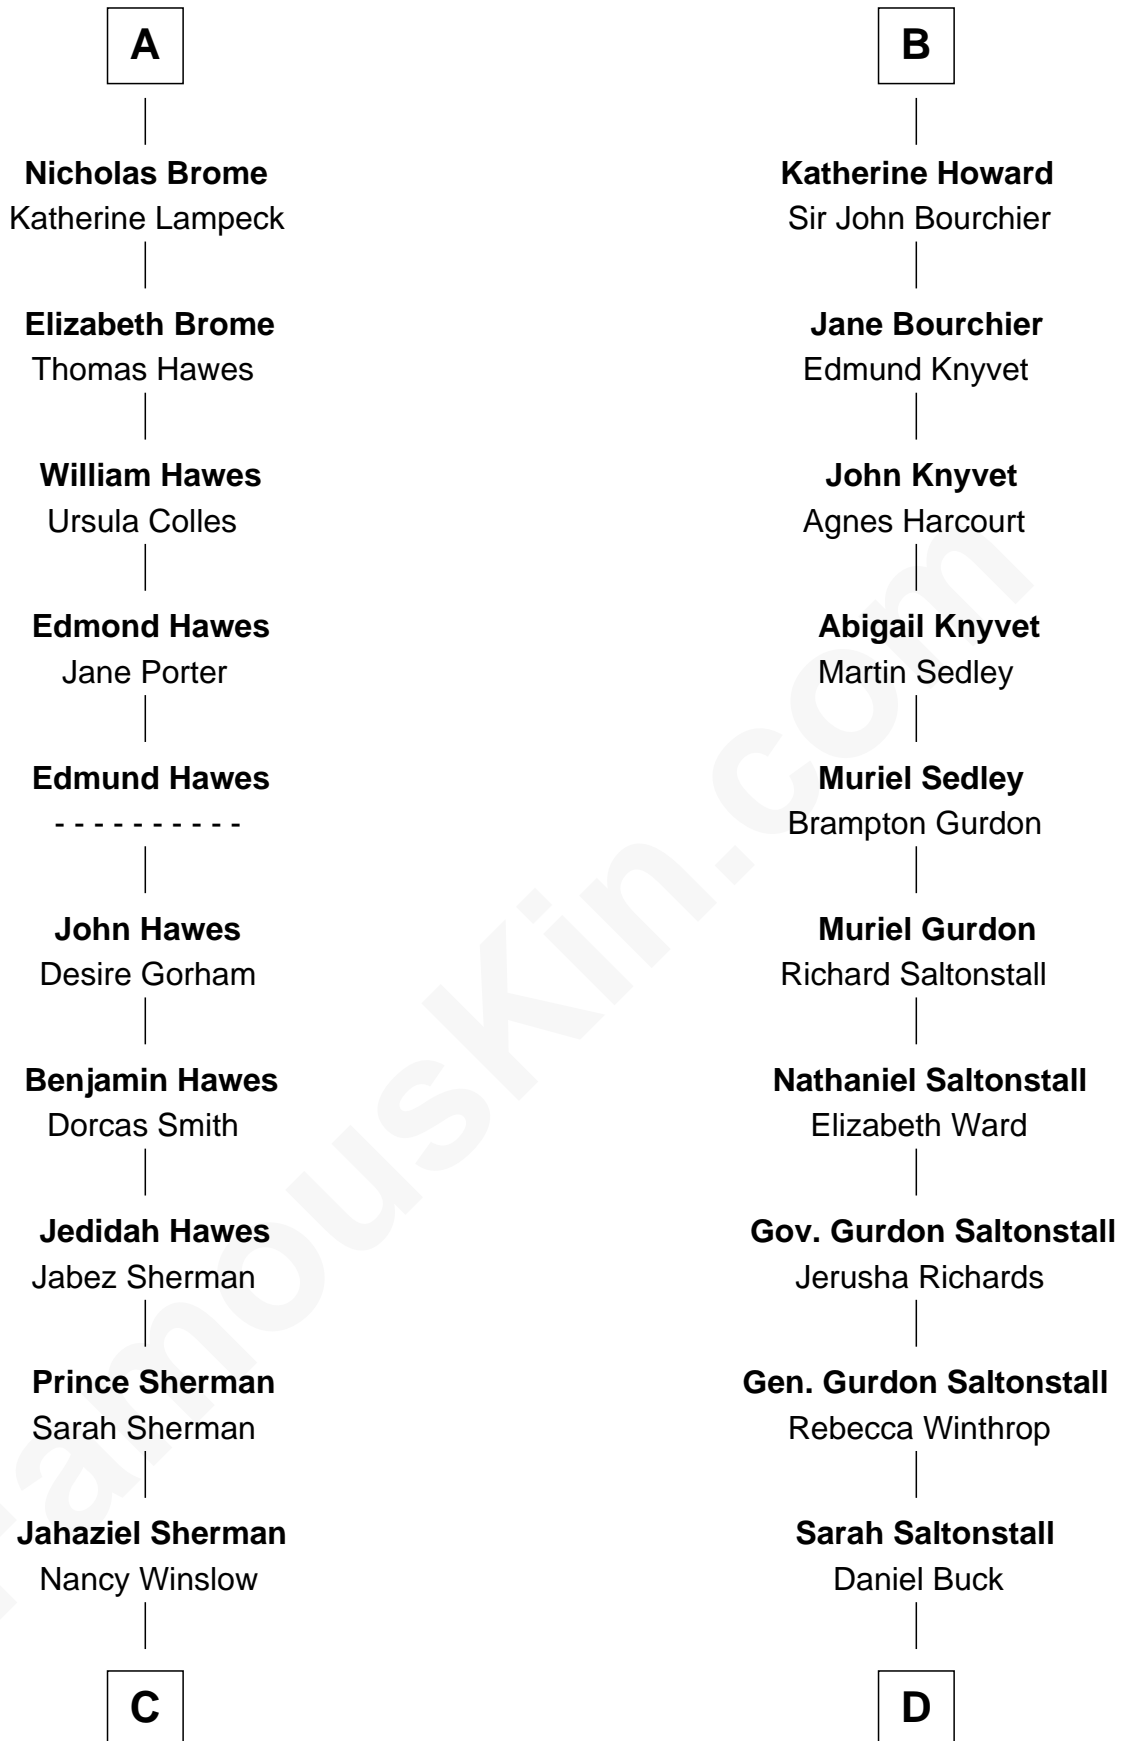

# FamousKin.com Relationship Chart of

**James Sherman**

*27th U.S. Vice-President*

19th cousin 2 times removed of

**Louis Auchincloss**

*Author*

Richard Plantagenet

**C**

**Richard Winslow Sherman**

Frances Lucretia Williams

**Mary Frances Sherman**

Richard Updike Sherman

**James Sherman**

*27th U.S. Vice-President*

**D**

**Gurdon Buck**

Susannah Mainwaring

**Elizabeth Buck**

John Auchincloss

**John Winthrop Auchincloss**

Joanna Hone Russell

**Joseph Howland Auchincloss**

Priscilla Dixon Stanton

**Louis Auchincloss**