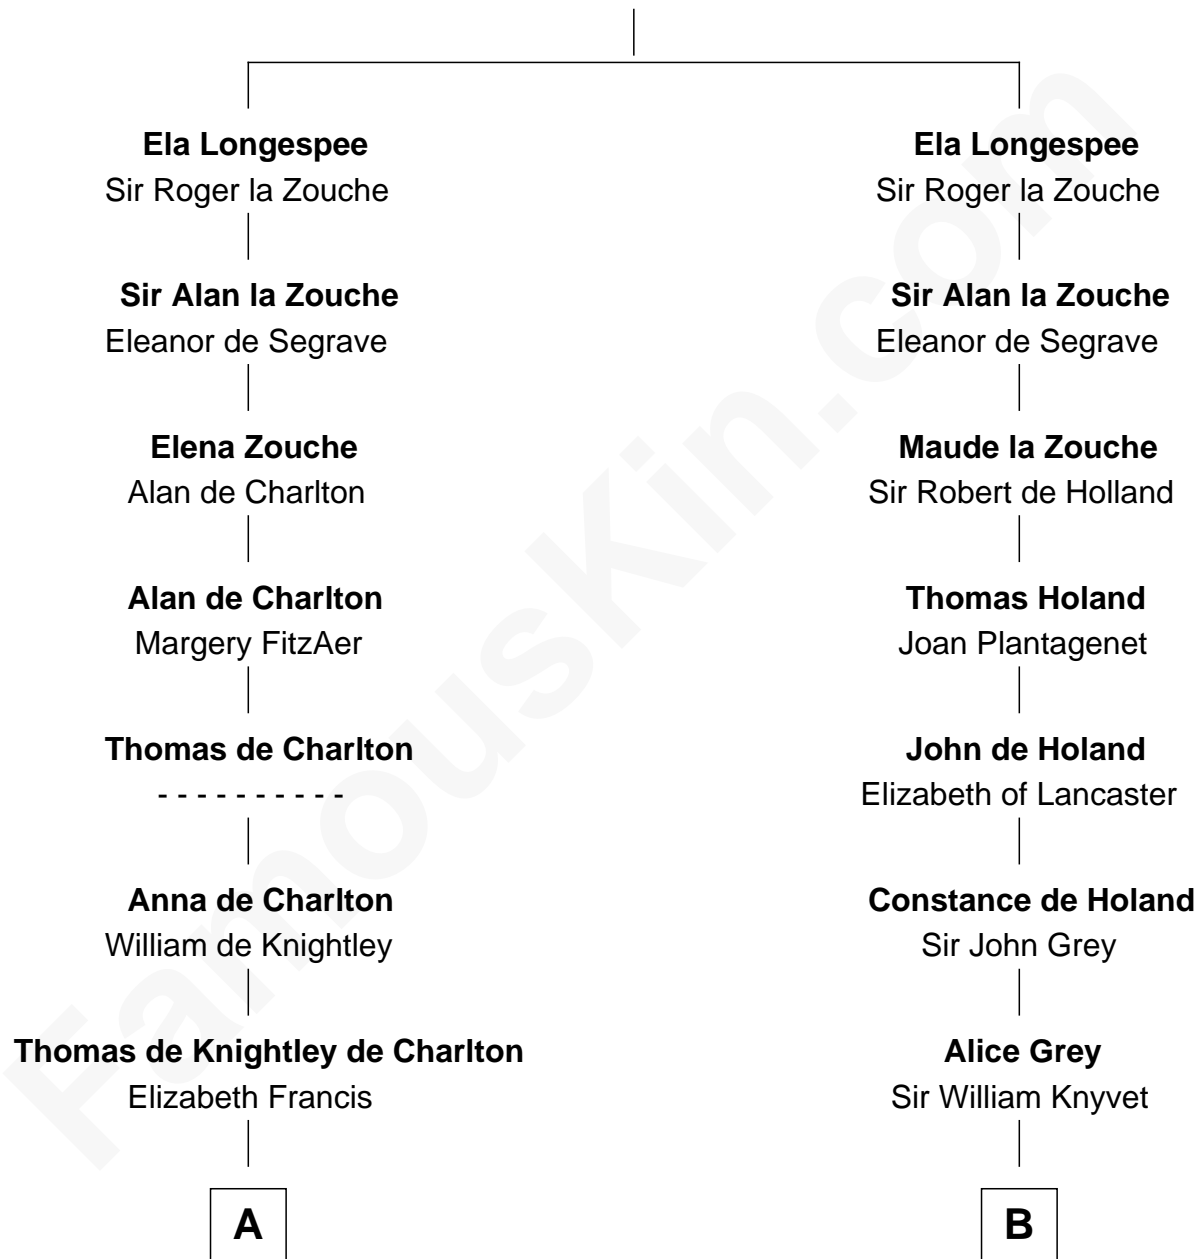

FamousKin.com Relationship Chart of

James Sherman

27th U.S. Vice-President

21st cousin of

Louis Auchincloss

Author

Stephen Longespee
Emmeline de Ridelisford

C

Mary Whiting
William Barron

Mary Augusta Barron
Stalham Williams

Frances Lucretia Williams
Richard Winslow Sherman

Mary Frances Sherman
Richard Updike Sherman

James Sherman
27th U.S. Vice-President

D

Gurdon Buck
Susannah Mainwaring