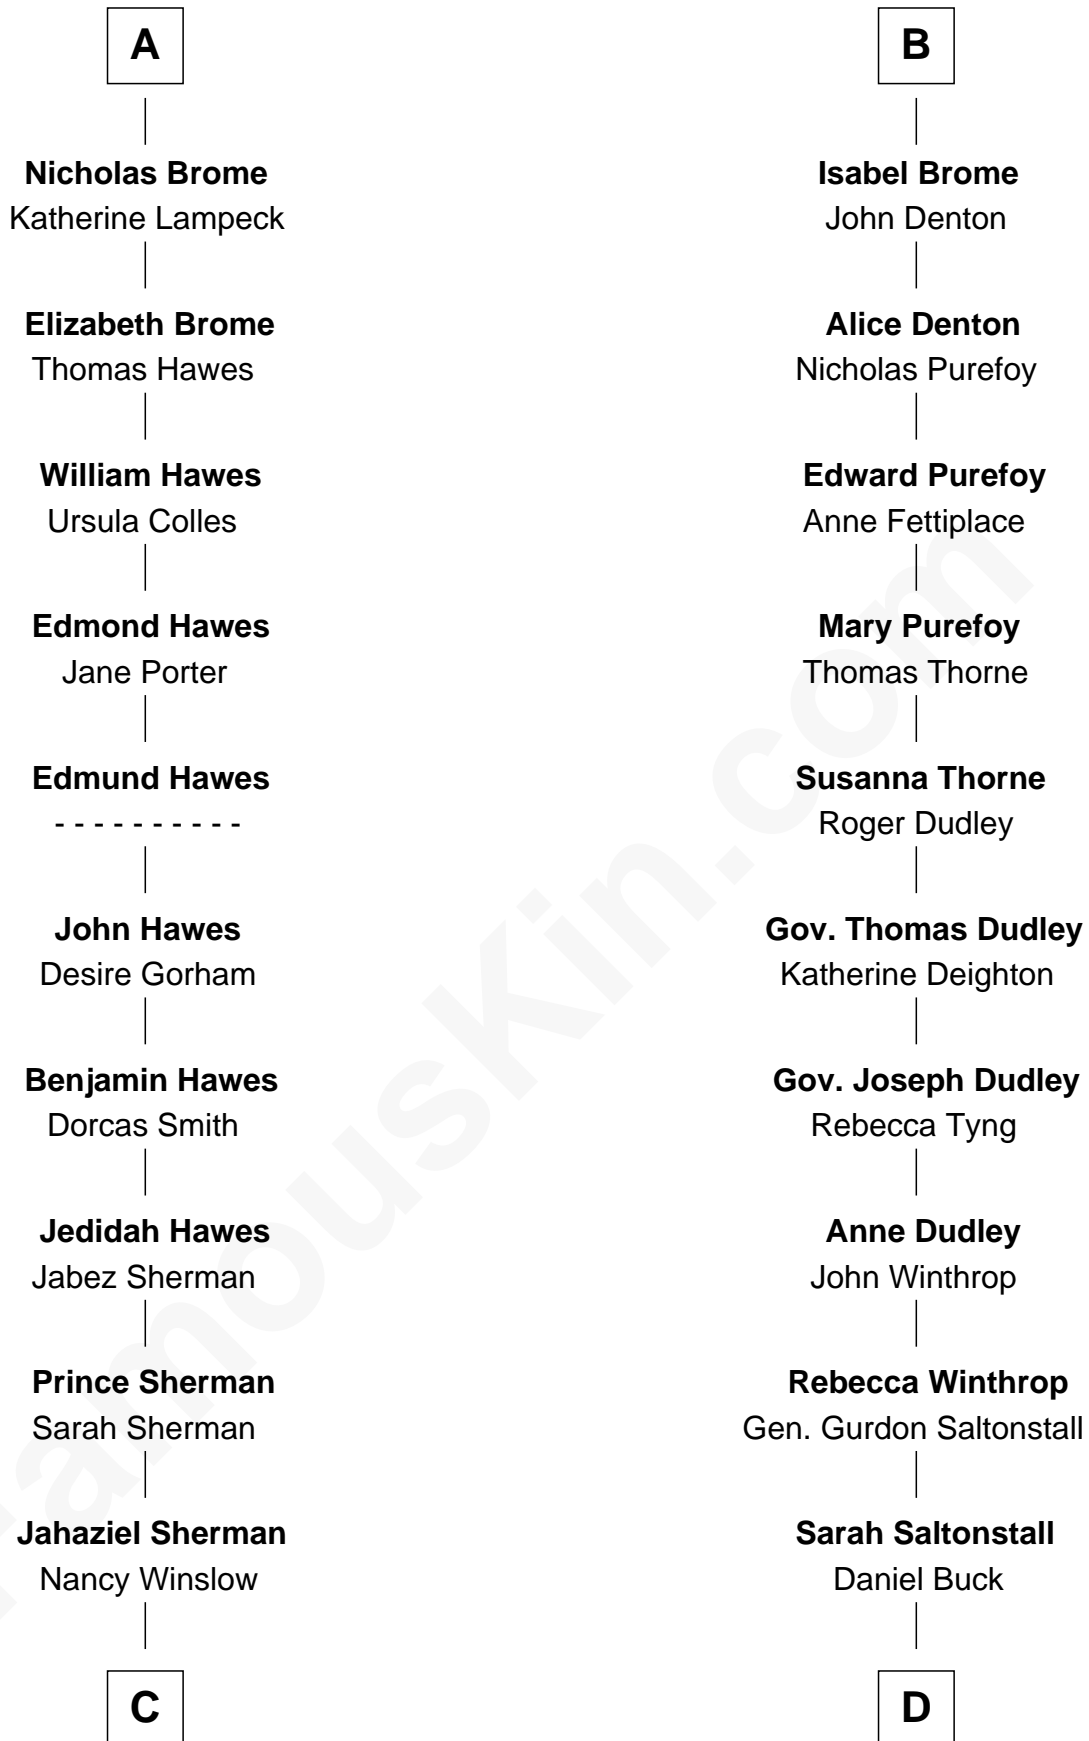

# FamousKin.com Relationship Chart of

**James Sherman**

*27th U.S. Vice-President*

19th cousin 2 times removed of

**Louis Auchincloss**

*Author*

**C**

**Richard Winslow Sherman**

Frances Lucretia Williams

**Mary Frances Sherman**

Richard Updike Sherman

**James Sherman**

*27th U.S. Vice-President*

**D**

**Gurdon Buck**

Susannah Mainwaring

**Elizabeth Buck**

John Auchincloss

**John Winthrop Auchincloss**

Joanna Hone Russell

**Joseph Howland Auchincloss**

Priscilla Dixon Stanton

**Louis Auchincloss**

*Author*