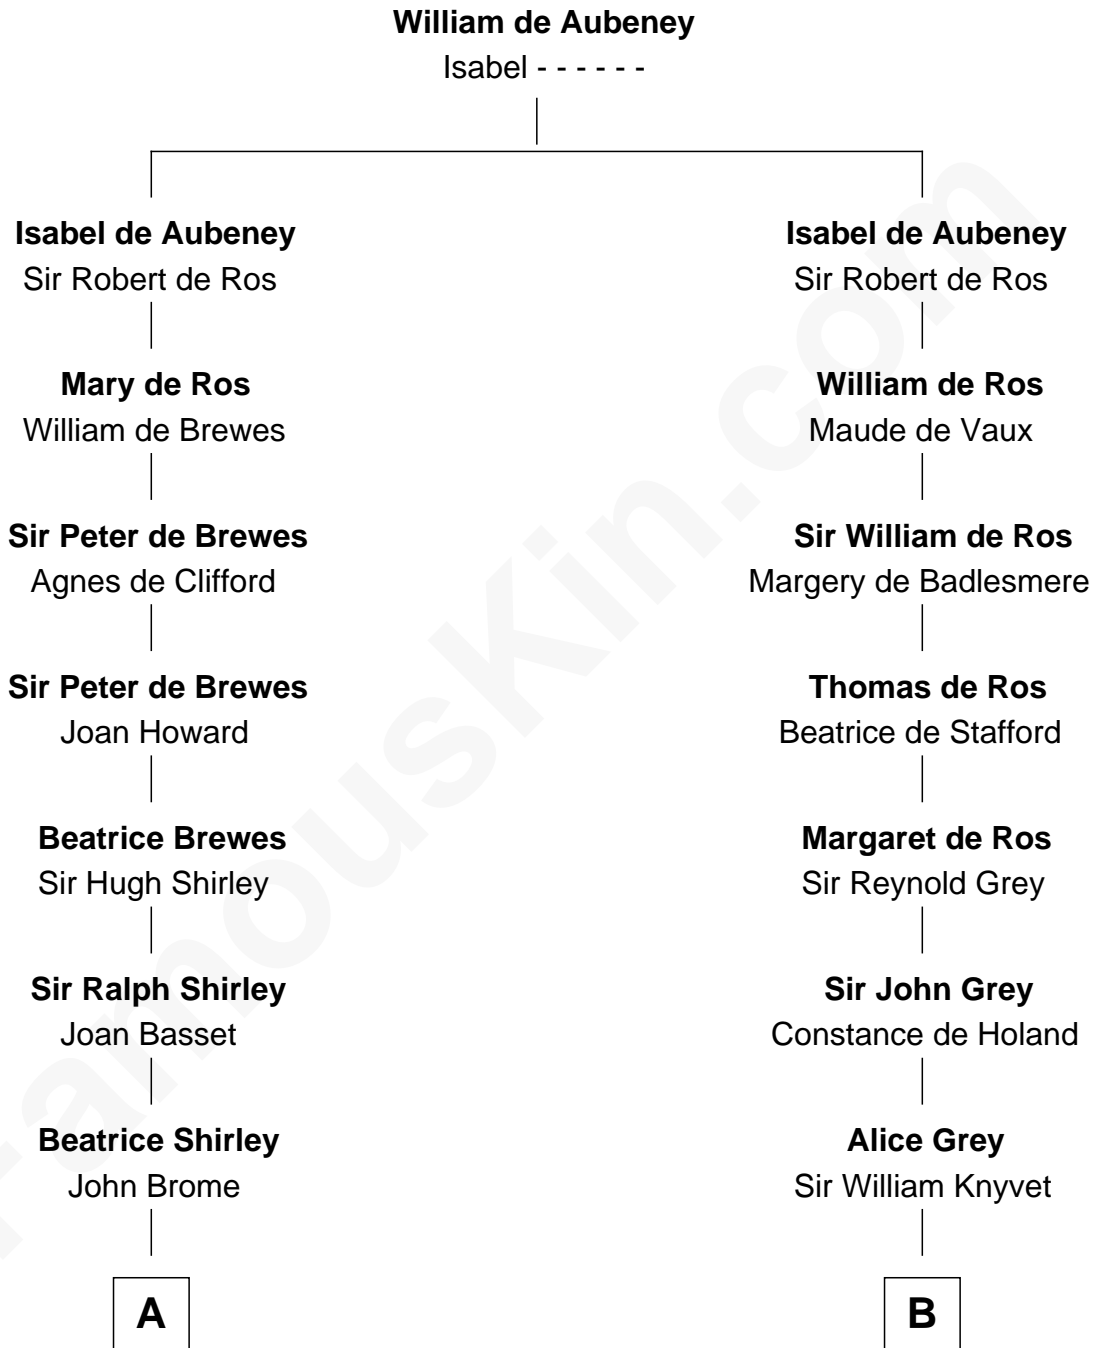

FamousKin.com Relationship Chart of

James Sherman

27th U.S. Vice-President

19th cousin 2 times removed of

Louis Auchincloss

Author

C

Richard Winslow Sherman

Frances Lucretia Williams

Mary Frances Sherman

Richard Updike Sherman

James Sherman

27th U.S. Vice-President

D

Gurdon Buck

Susannah Mainwaring