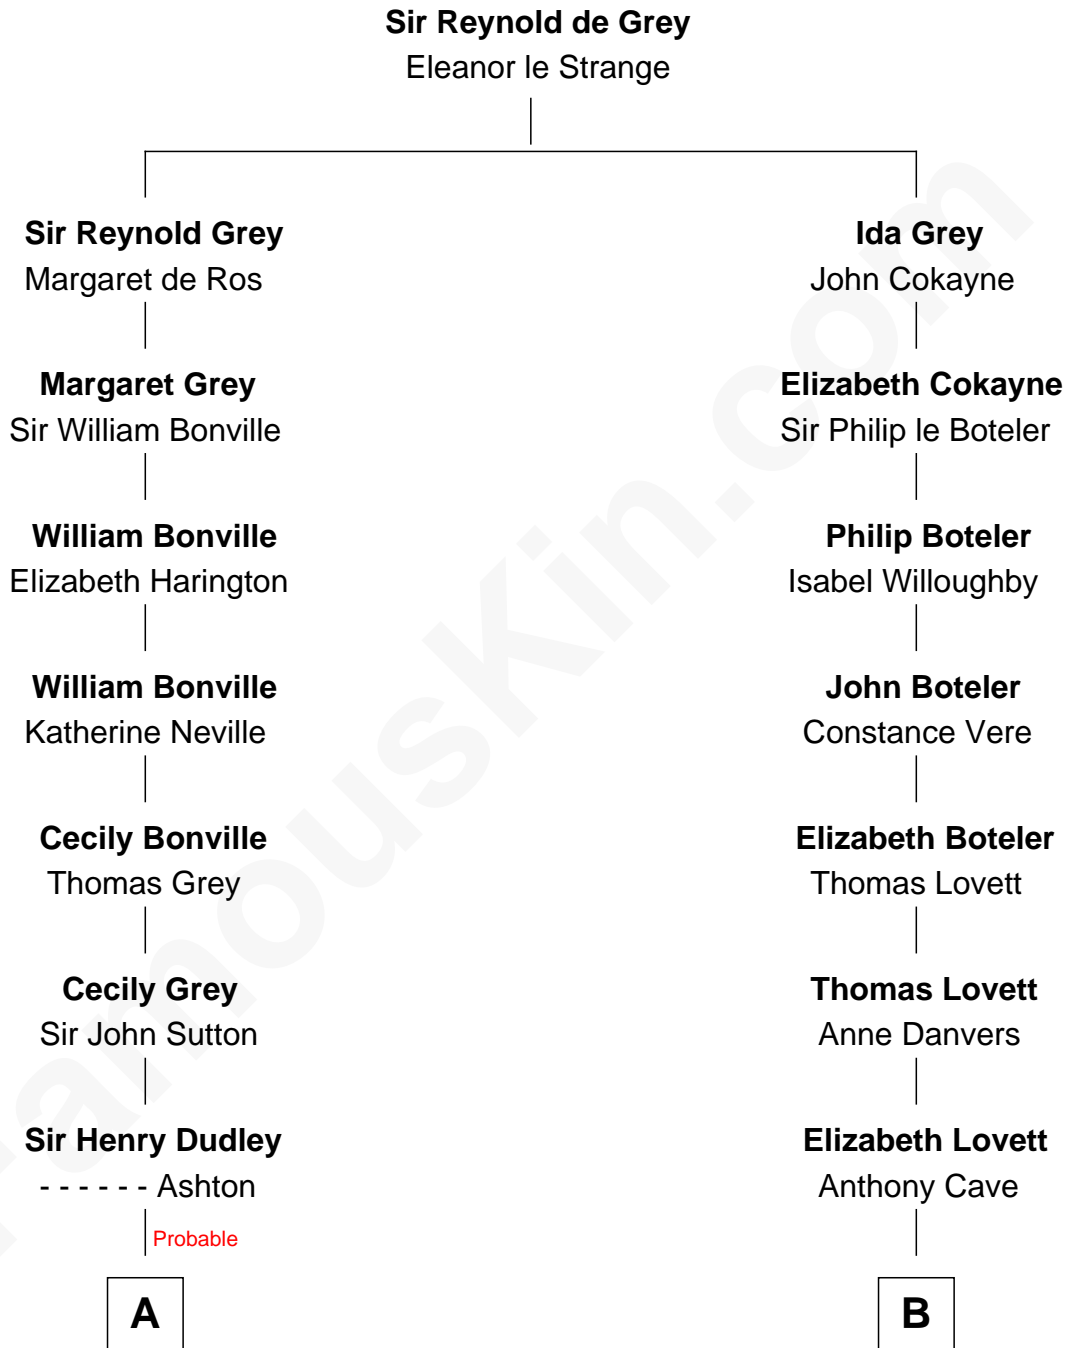

FamousKin.com Relationship Chart of

James Sherman

27th U.S. Vice-President

16th cousin 2 times removed of

Hetty Green

"The Witch of Wall Street"

C

—
Mary Frances Sherman
Richard Updike Sherman

—
James Sherman
27th U.S. Vice-President

FamousKin.com