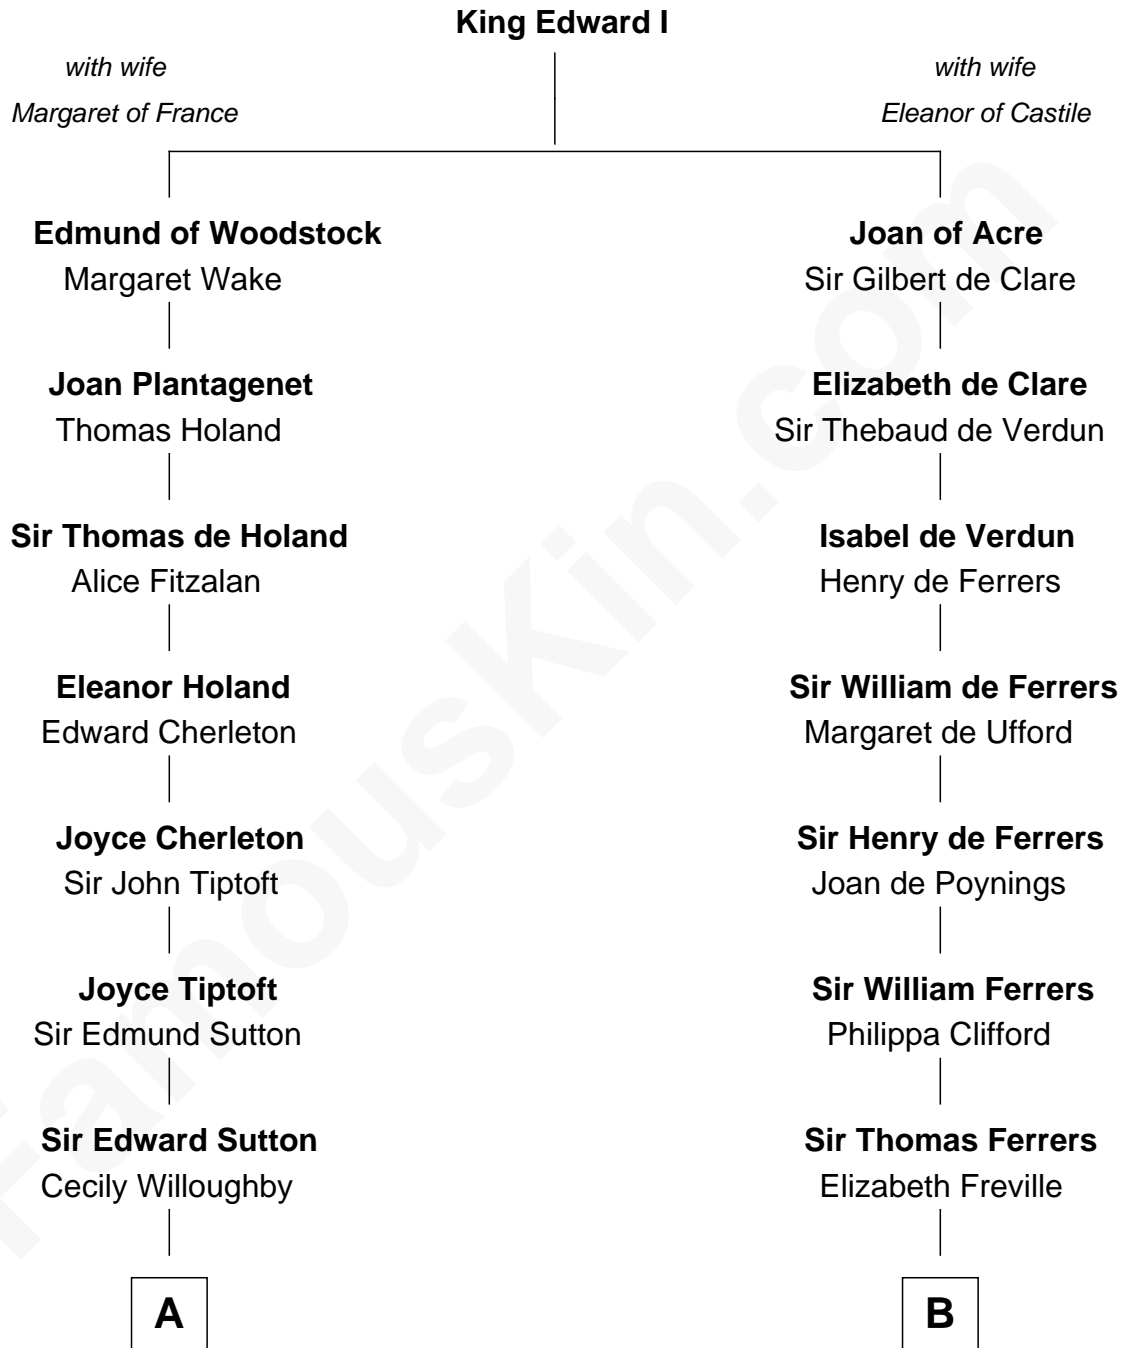

FamousKin.com Relationship Chart of

James Sherman

27th U.S. Vice-President

19th cousin 1 time removed of

Hetty Green

"The Witch of Wall Street"

C

Mary Augusta Barron
Stalham Williams

Frances Lucretia Williams
Richard Winslow Sherman

Mary Frances Sherman
Richard Updike Sherman

James Sherman
27th U.S. Vice-President

D

Gideon Howland
Mehitable Howland

Abby Slocum Howland
Edward Mott Robinson