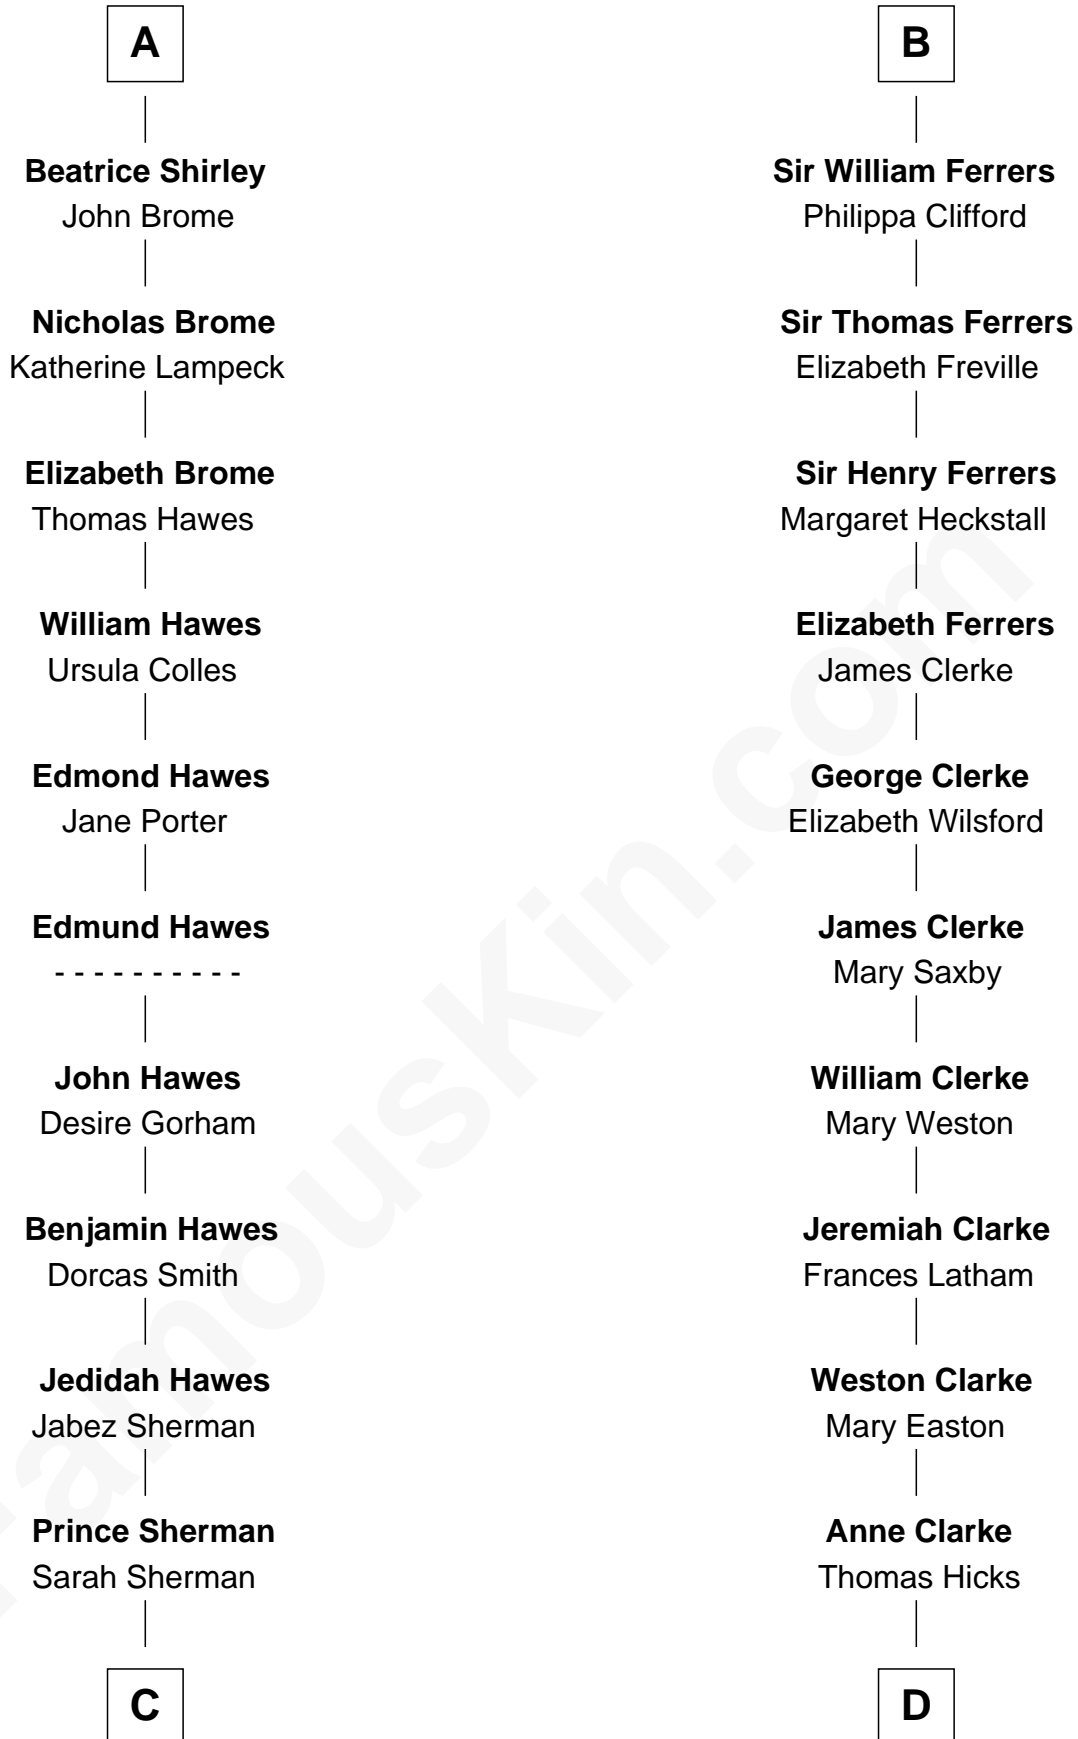

# FamousKin.com Relationship Chart of

**James Sherman**

*27th U.S. Vice-President*

20th cousin 1 time removed of

**Hetty Green**

*"The Witch of Wall Street"*

**John, King of England**  
Isabelle of Angoulême

**C**

**Jahaziel Sherman**

Nancy Winslow

**Richard Winslow Sherman**

Frances Lucretia Williams

**Mary Frances Sherman**

Richard Updike Sherman

**James Sherman**

*27th U.S. Vice-President*

**D**

**Thomas Hicks**

Judith Akin

**Sarah Hicks**

Gideon Howland

**Gideon Howland**

Mehitable Howland

**Abby Slocum Howland**

Edward Mott Robinson

**Hetty Green**

*"The Witch of Wall Street"*