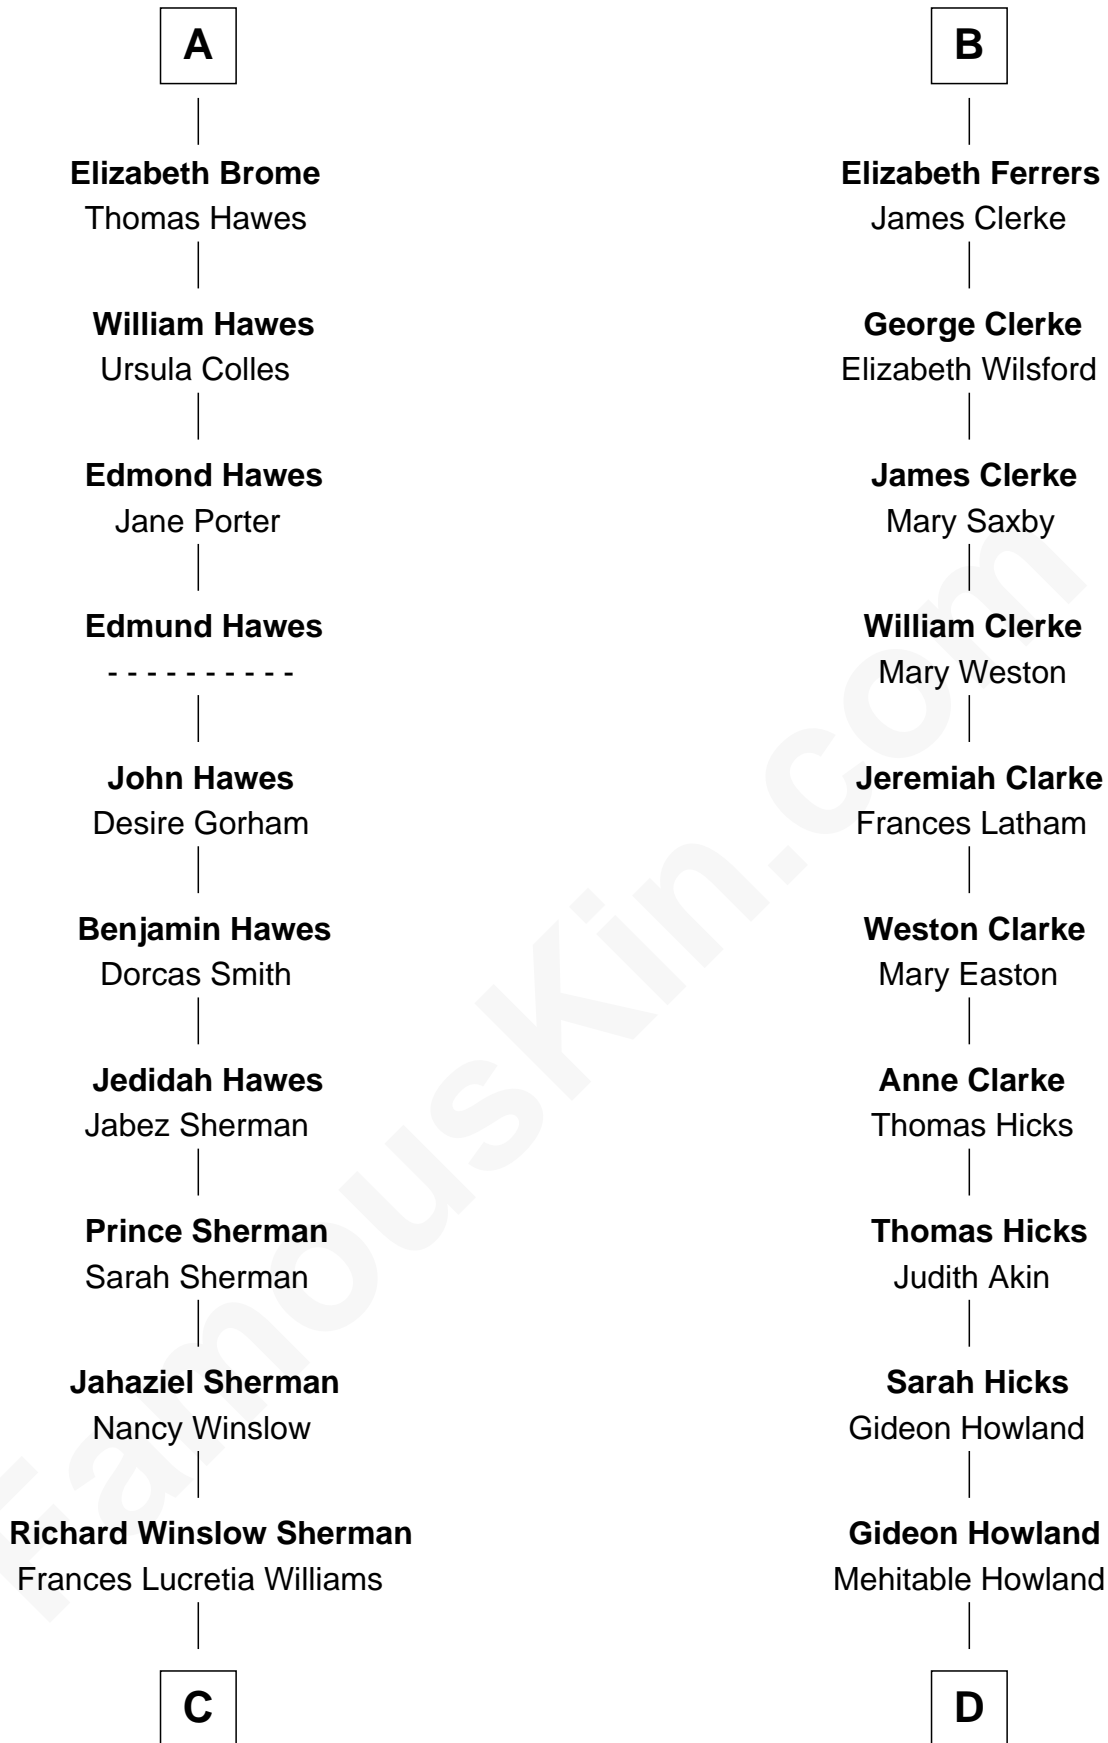

FamousKin.com Relationship Chart of

James Sherman

27th U.S. Vice-President

18th cousin of

Hetty Green

"The Witch of Wall Street"

Sir Robert de Ros

Isabel de Aubeney

C

Mary Frances Sherman
Richard Updike Sherman

James Sherman
27th U.S. Vice-President

D

Abby Slocum Howland
Edward Mott Robinson

Hetty Green
"The Witch of Wall Street"

FamousKin.com