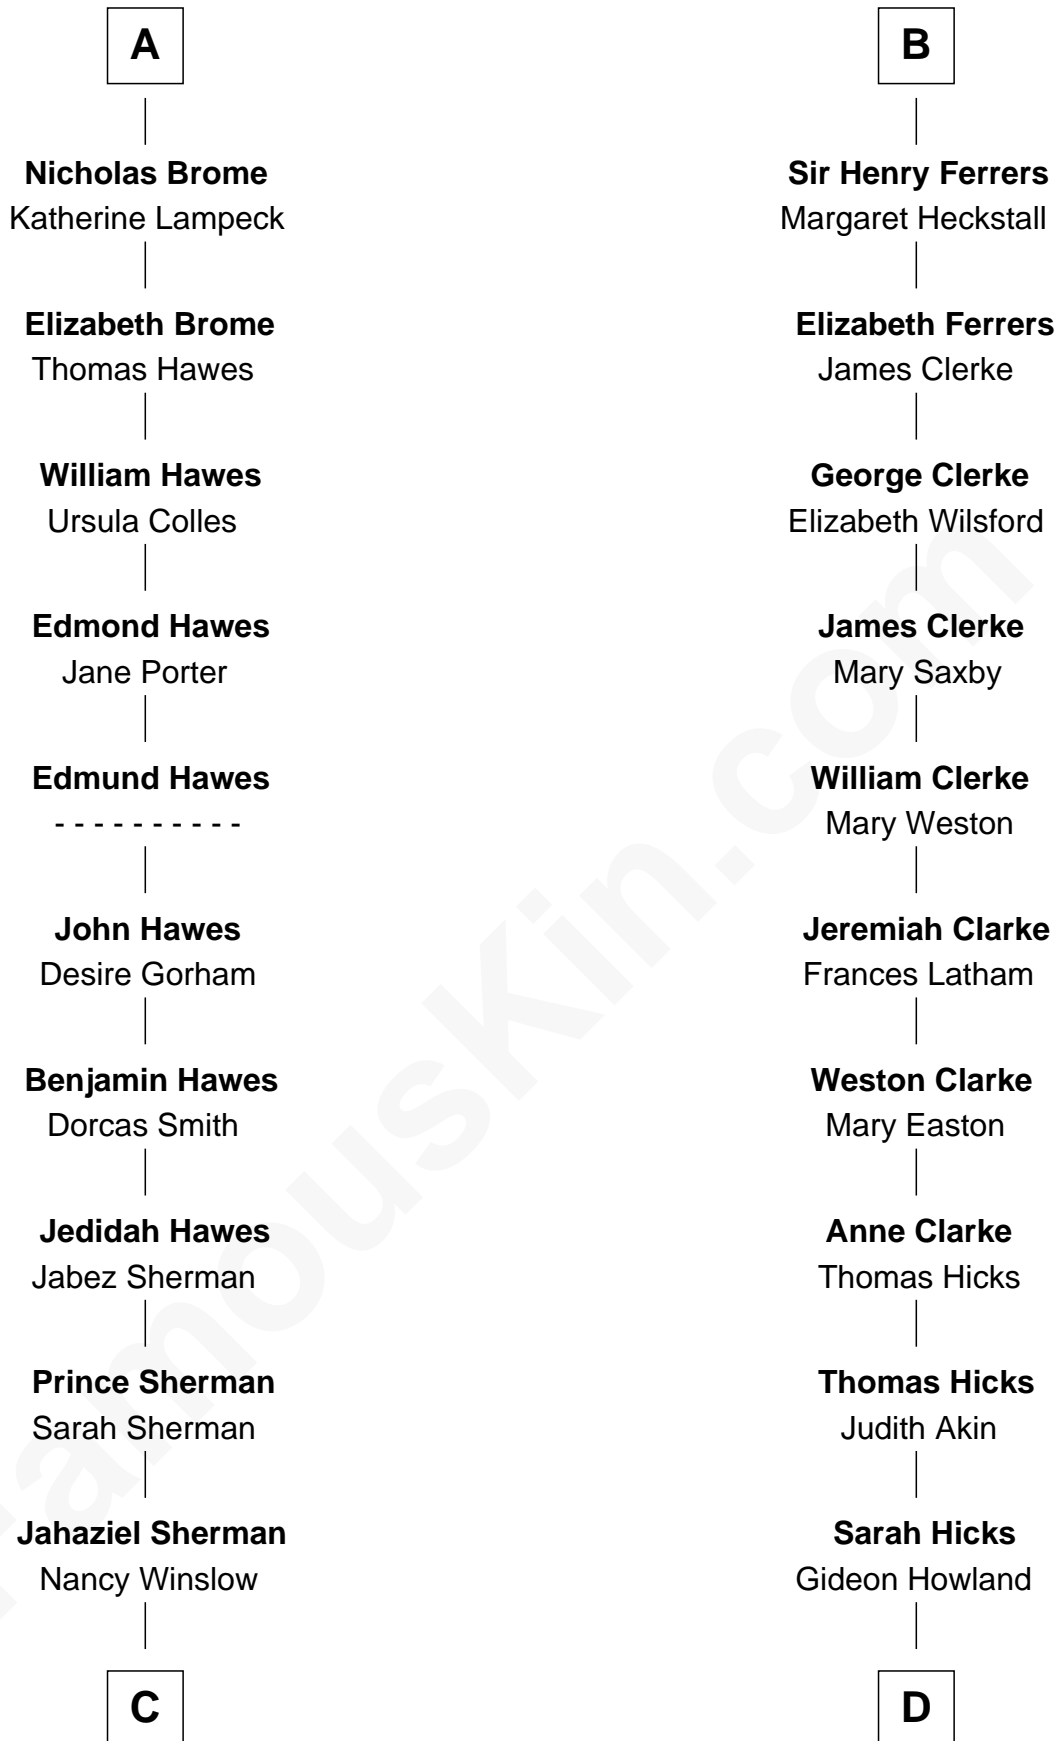

FamousKin.com Relationship Chart of

James Sherman

27th U.S. Vice-President

19th cousin of

Hetty Green

"The Witch of Wall Street"

Sir William de Ros

Lucy FitzPiers

Isabel de Aubeney

William de Ros

Maude de Vaux

Sir William de Ros

Margery de Badlesmere

Maud de Roos

John de Welles

Margery de Welles

Stephen le Scrope

Maude le Scrope

Sir Baldwin Freville

Elizabeth Freville

Sir Thomas Ferrers

B

C

Richard Winslow Sherman

Frances Lucretia Williams

Mary Frances Sherman

Richard Updike Sherman

James Sherman

27th U.S. Vice-President

D

Gideon Howland

Mehitable Howland