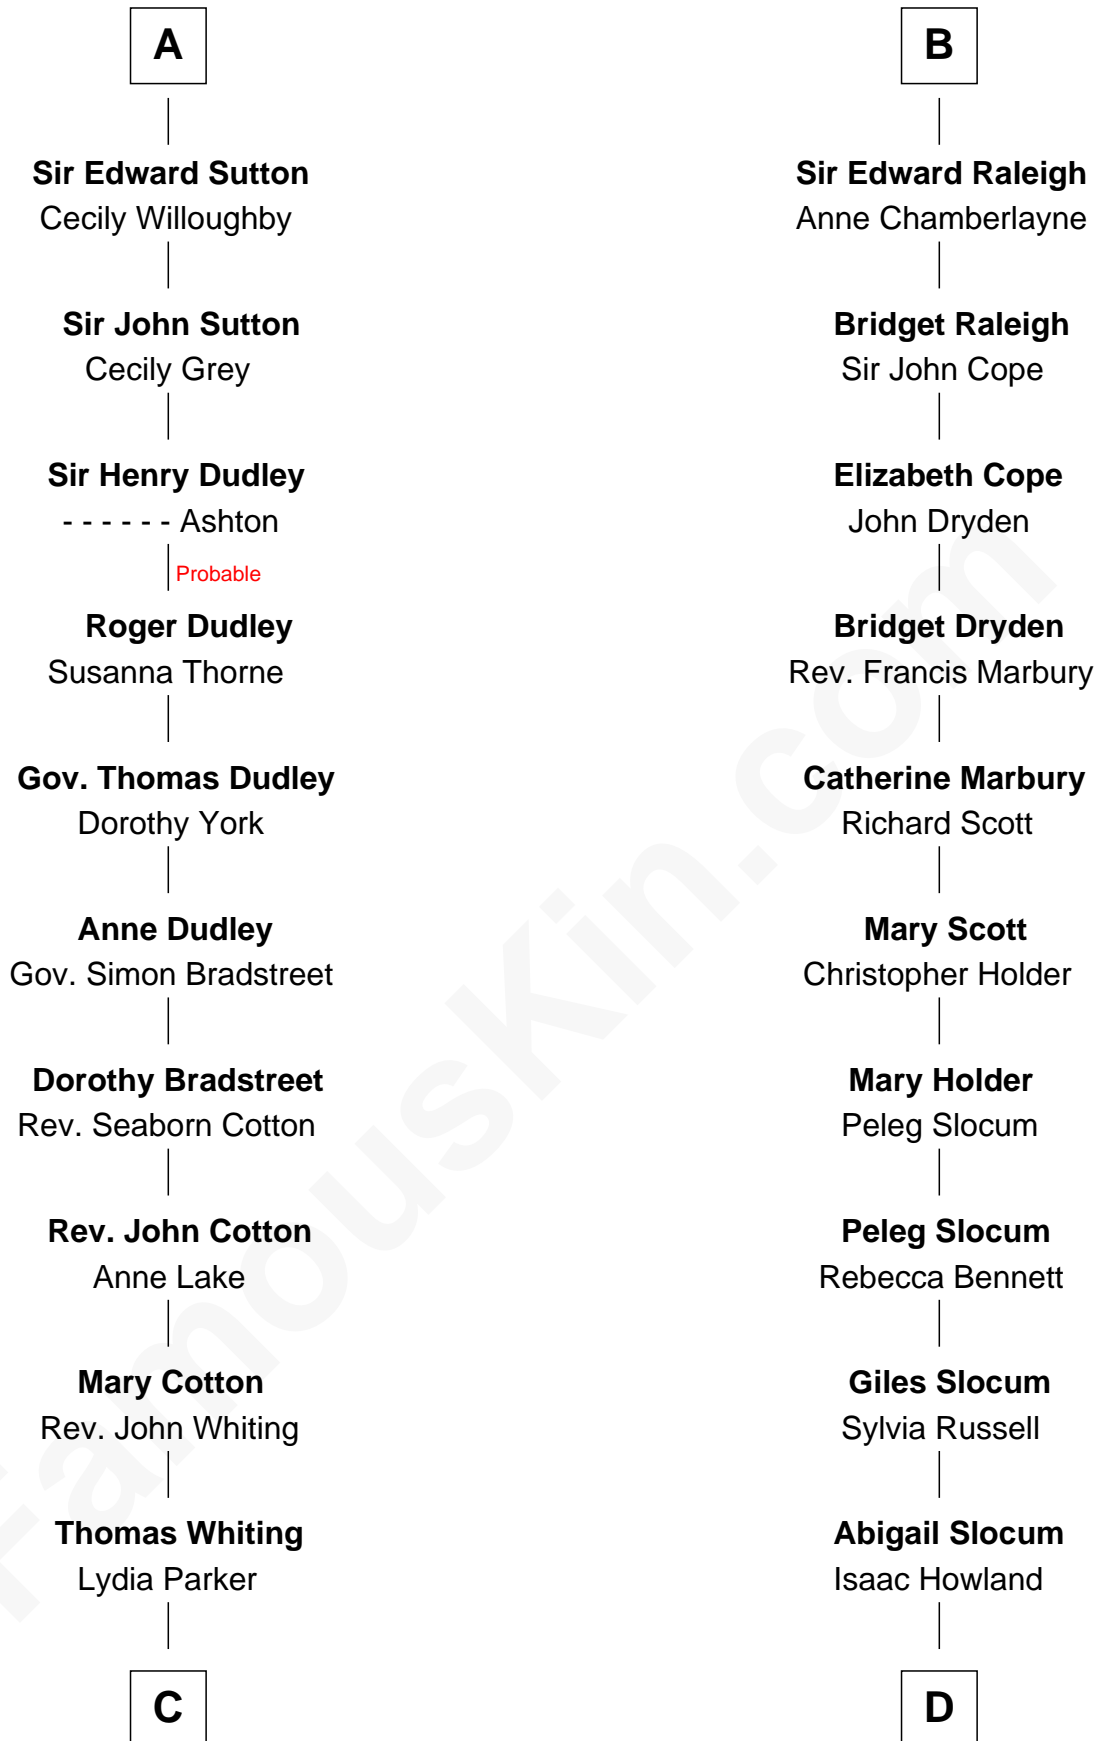

FamousKin.com Relationship Chart of

James Sherman

27th U.S. Vice-President

19th cousin 2 times removed of

Hetty Green

"The Witch of Wall Street"

Sir Hugh le Despencer

Isabella de Beauchamp

Eleanor de Clare

Sir Edward le Despencer

Anne de Ferrers

Edward Despencer

Elizabeth Burghersh

Margaret Despencer

Robert de Ferrers

Phillippa Ferrers

Sir Thomas Greene

Elizabeth Greene

William Raleigh

Sir Edward Raleigh

Margaret Verney

B

C

Mary Whiting
William Barron

Mary Augusta Barron
Stalham Williams

Frances Lucretia Williams
Richard Winslow Sherman

Mary Frances Sherman
Richard Updike Sherman

James Sherman
27th U.S. Vice-President

D

Mehitable Howland
Gideon Howland

Abby Slocum Howland
Edward Mott Robinson