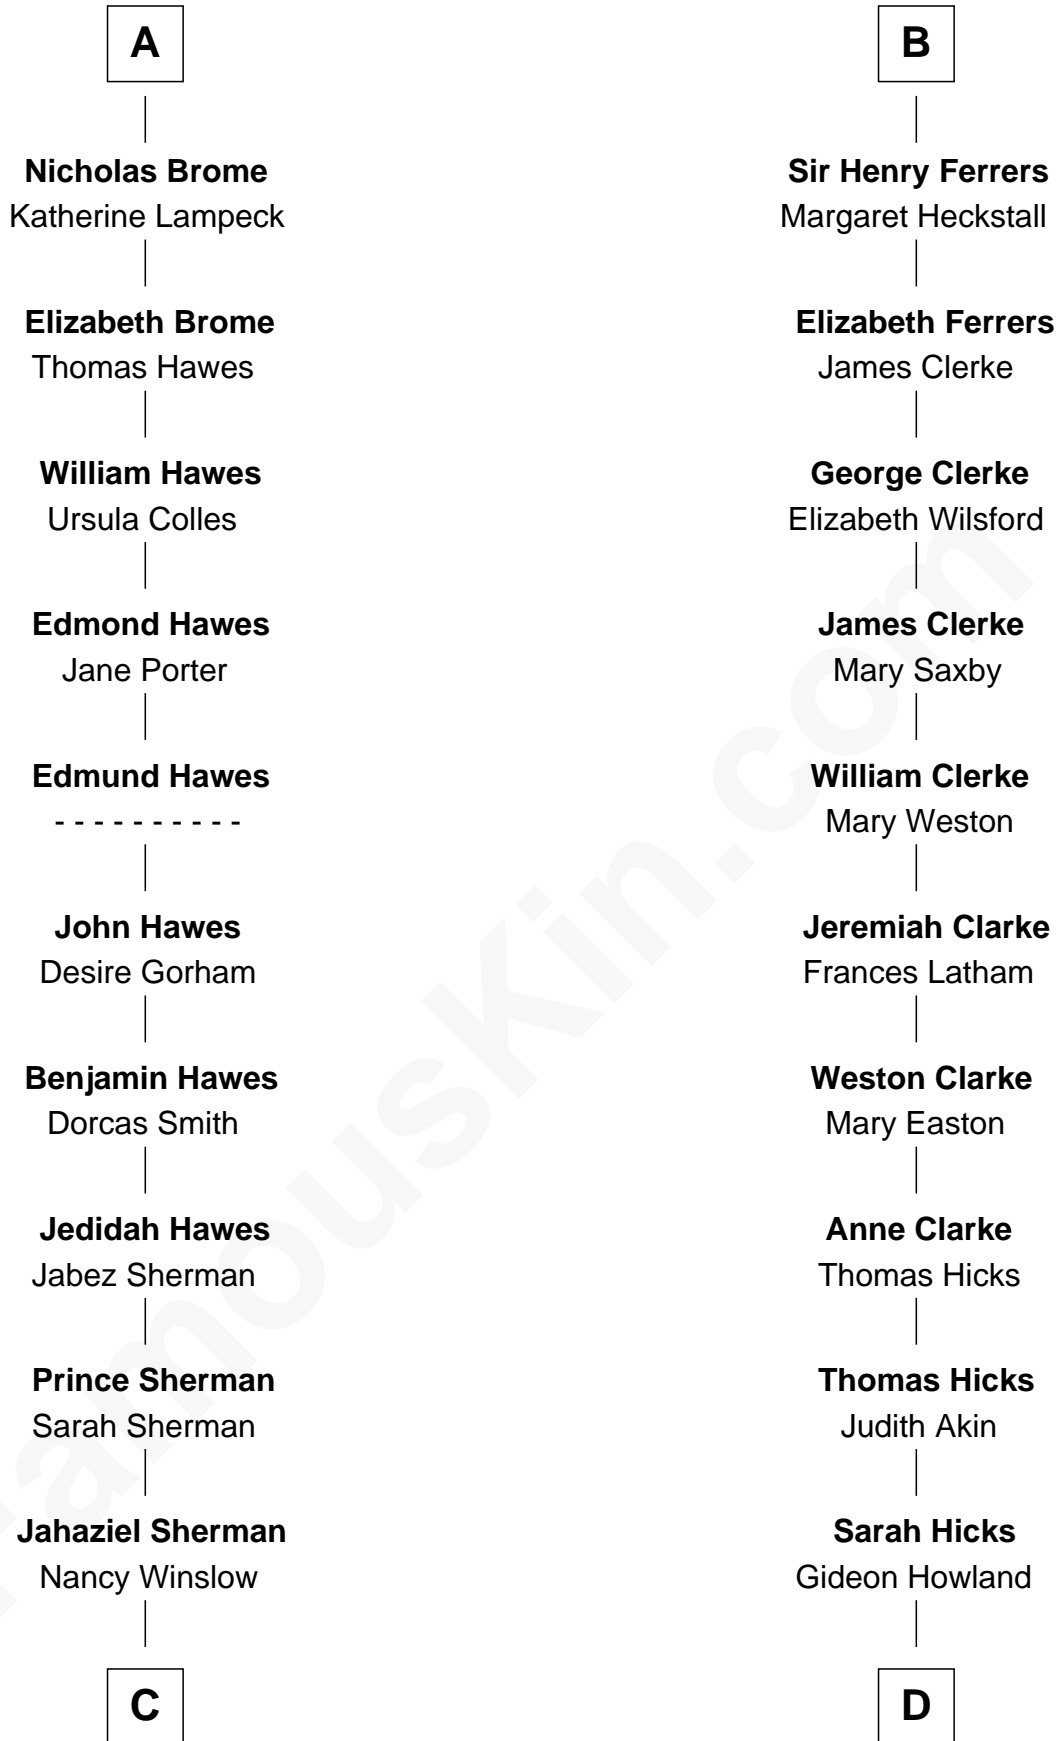

FamousKin.com Relationship Chart of

James Sherman

27th U.S. Vice-President

19th cousin of

Hetty Green

"The Witch of Wall Street"

C

Richard Winslow Sherman

Frances Lucretia Williams

Mary Frances Sherman

Richard Updike Sherman

James Sherman

27th U.S. Vice-President

D

Gideon Howland

Mehitable Howland

Abby Slocum Howland

Edward Mott Robinson

Hetty Green

"The Witch of Wall Street"

FamousKin.com