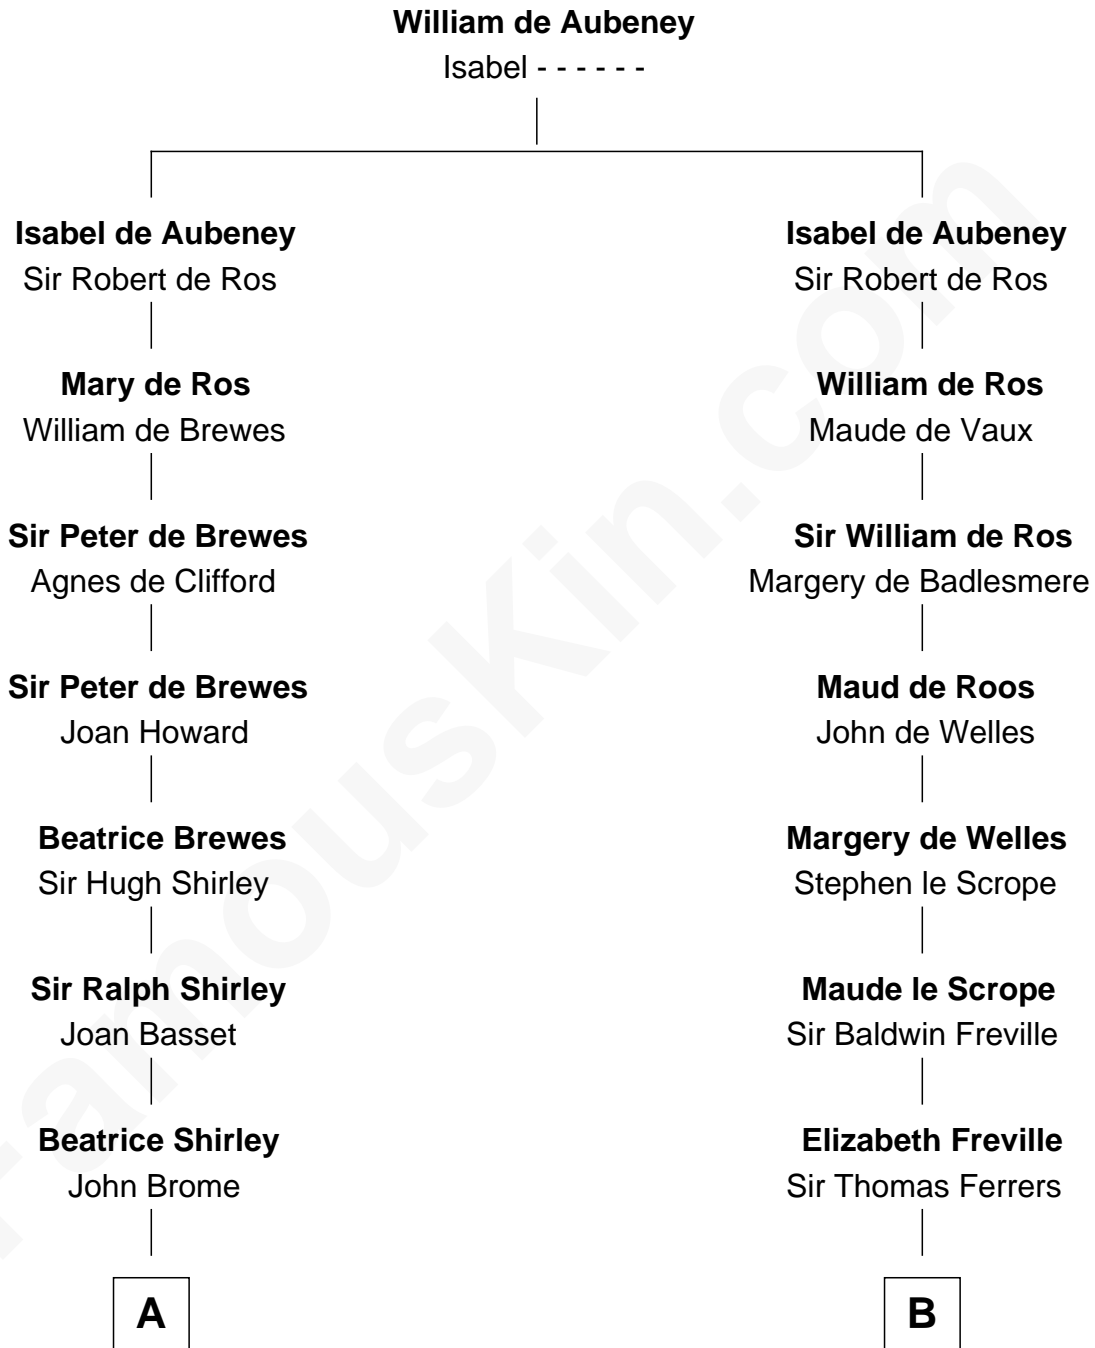

FamousKin.com Relationship Chart of

James Sherman

27th U.S. Vice-President

19th cousin of

Hetty Green

"The Witch of Wall Street"

C

Richard Winslow Sherman

Frances Lucretia Williams

Mary Frances Sherman

Richard Updike Sherman

James Sherman

27th U.S. Vice-President

D

Gideon Howland

Mehitable Howland

Abby Slocum Howland

Edward Mott Robinson

Hetty Green

"The Witch of Wall Street"

FamousKin.com