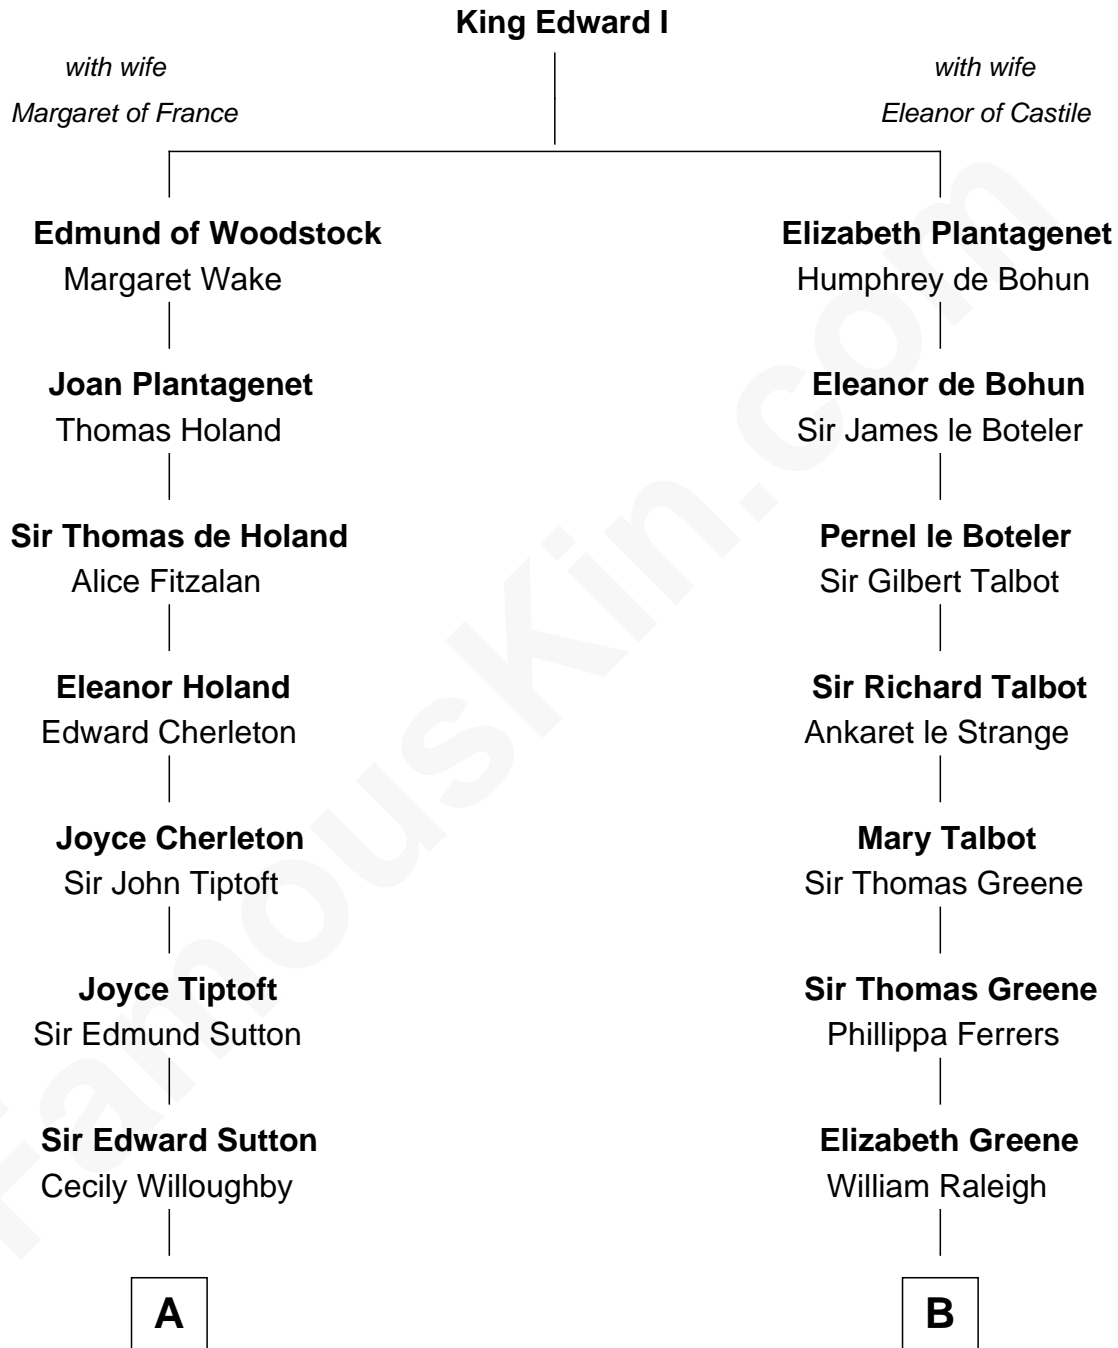

FamousKin.com Relationship Chart of

James Sherman

27th U.S. Vice-President

20th cousin of

Shanghai Pierce

Texas Cattleman

C

Mary Augusta Barron
Stalham Williams

Frances Lucretia Williams
Richard Winslow Sherman

Mary Frances Sherman
Richard Updike Sherman

James Sherman
27th U.S. Vice-President

D

Ambless Wilbore
Nathaniel Stoddard

Susanna Stoddard
Isaac Pearce

Jonathan D. Pearce
Hanna Phillips Head

Shanghai Pierce
Texas Cattleman

FamousKin.com