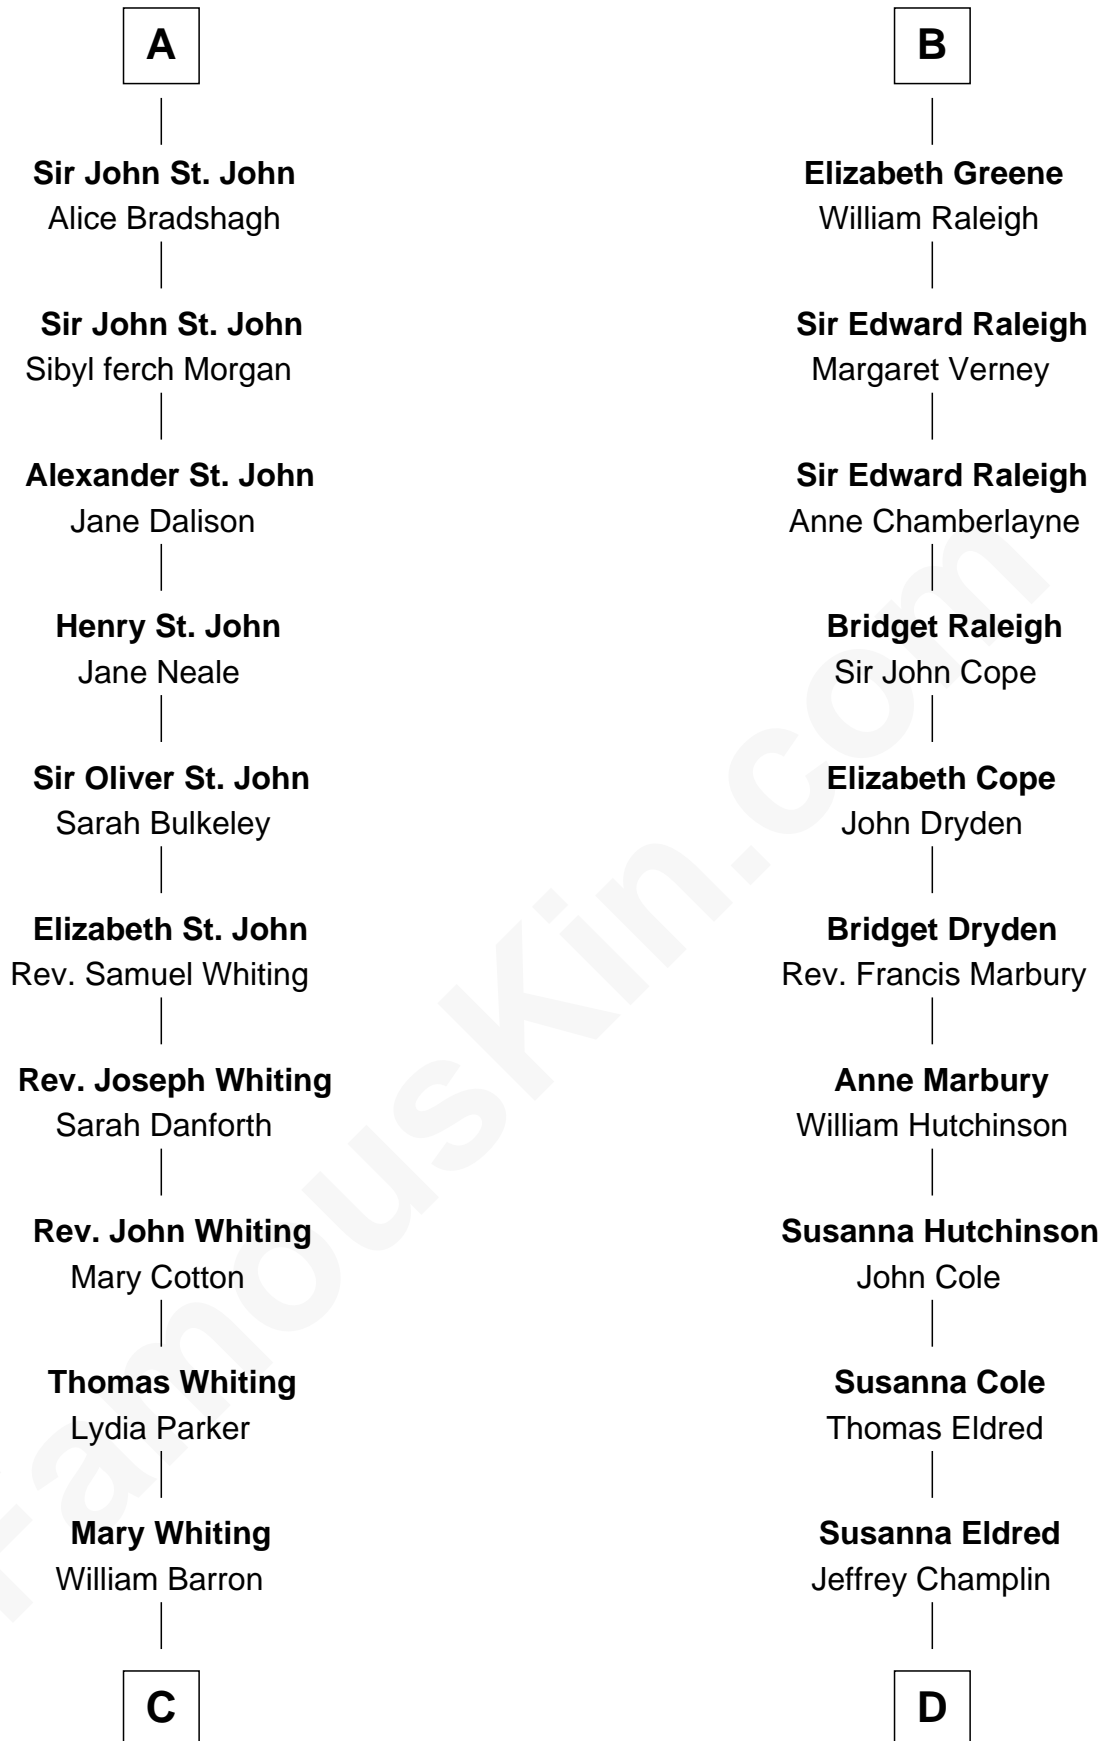

FamousKin.com Relationship Chart of

James Sherman

27th U.S. Vice-President

20th cousin 1 time removed of

Shanghai Pierce

Texas Cattleman

C

Mary Augusta Barron