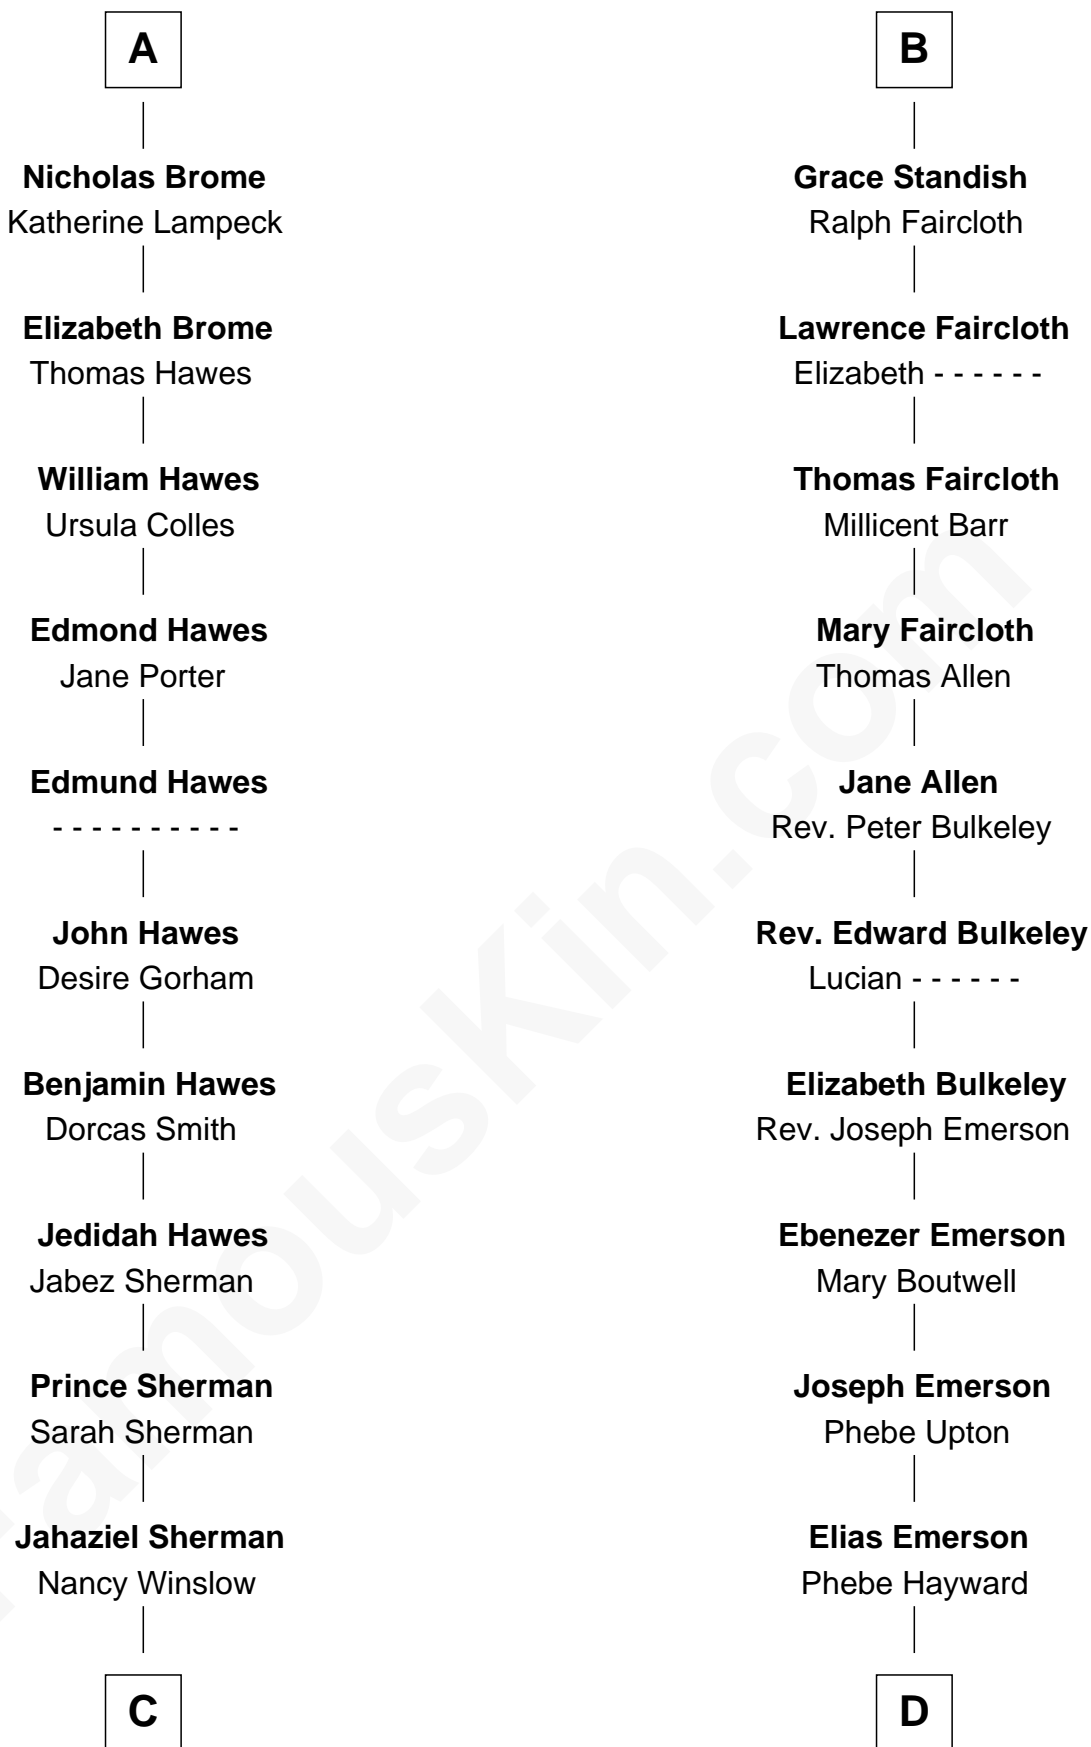

# FamousKin.com Relationship Chart of

**James Sherman**

*27th U.S. Vice-President*

19th cousin 2 times removed of

**Alan Shepard**

*Mercury and Apollo Astronaut*

**Sir William de Ros**

Lucy FitzPiers

John Gerard

**Constance Gerard**

Sir Alexander Standish

**Oliver Standish**

-----

**B**

**C**

**Richard Winslow Sherman**  
Frances Lucretia Williams

**Mary Frances Sherman**  
Richard Updike Sherman

**James Sherman**  
*27th U.S. Vice-President*

**D**

**Abraham Emerson**  
Mary Benley Eaton

**Charles Stillman Emerson**  
Hannah Maria Emmons

**Charles Stillman Emerson**  
Belle Winslow

**Pauline Renza Emerson**  
Alan Bartlett Shepard

**Alan Shepard**  
*Mercury and Apollo Astronaut*