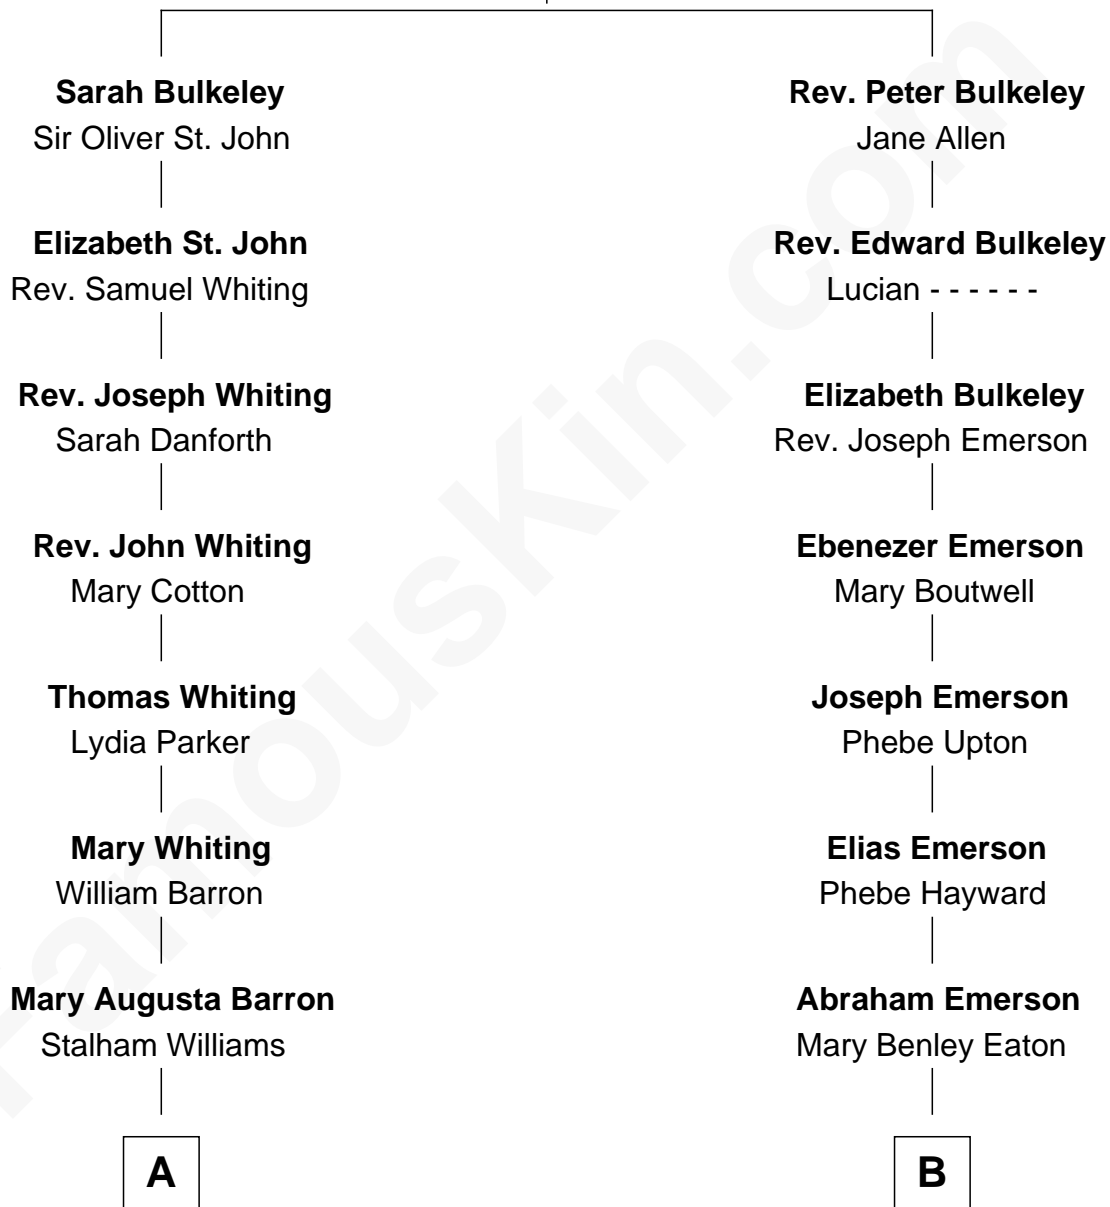

# FamousKin.com Relationship Chart of

**James Sherman**

*27th U.S. Vice-President*

9th cousin 1 time removed of

**Alan Shepard**

*Mercury and Apollo Astronaut*

**Rev. Edward Bulkeley**

Olive Irby

**A**

**Frances Lucretia Williams**  
Richard Winslow Sherman

**Mary Frances Sherman**  
Richard Updike Sherman

**James Sherman**  
*27th U.S. Vice-President*

**B**

**Charles Stillman Emerson**  
Hannah Maria Emmons

**Charles Stillman Emerson**  
Belle Winslow

**Pauline Renza Emerson**  
Alan Bartlett Shepard

**Alan Shepard**  
*Mercury and Apollo Astronaut*