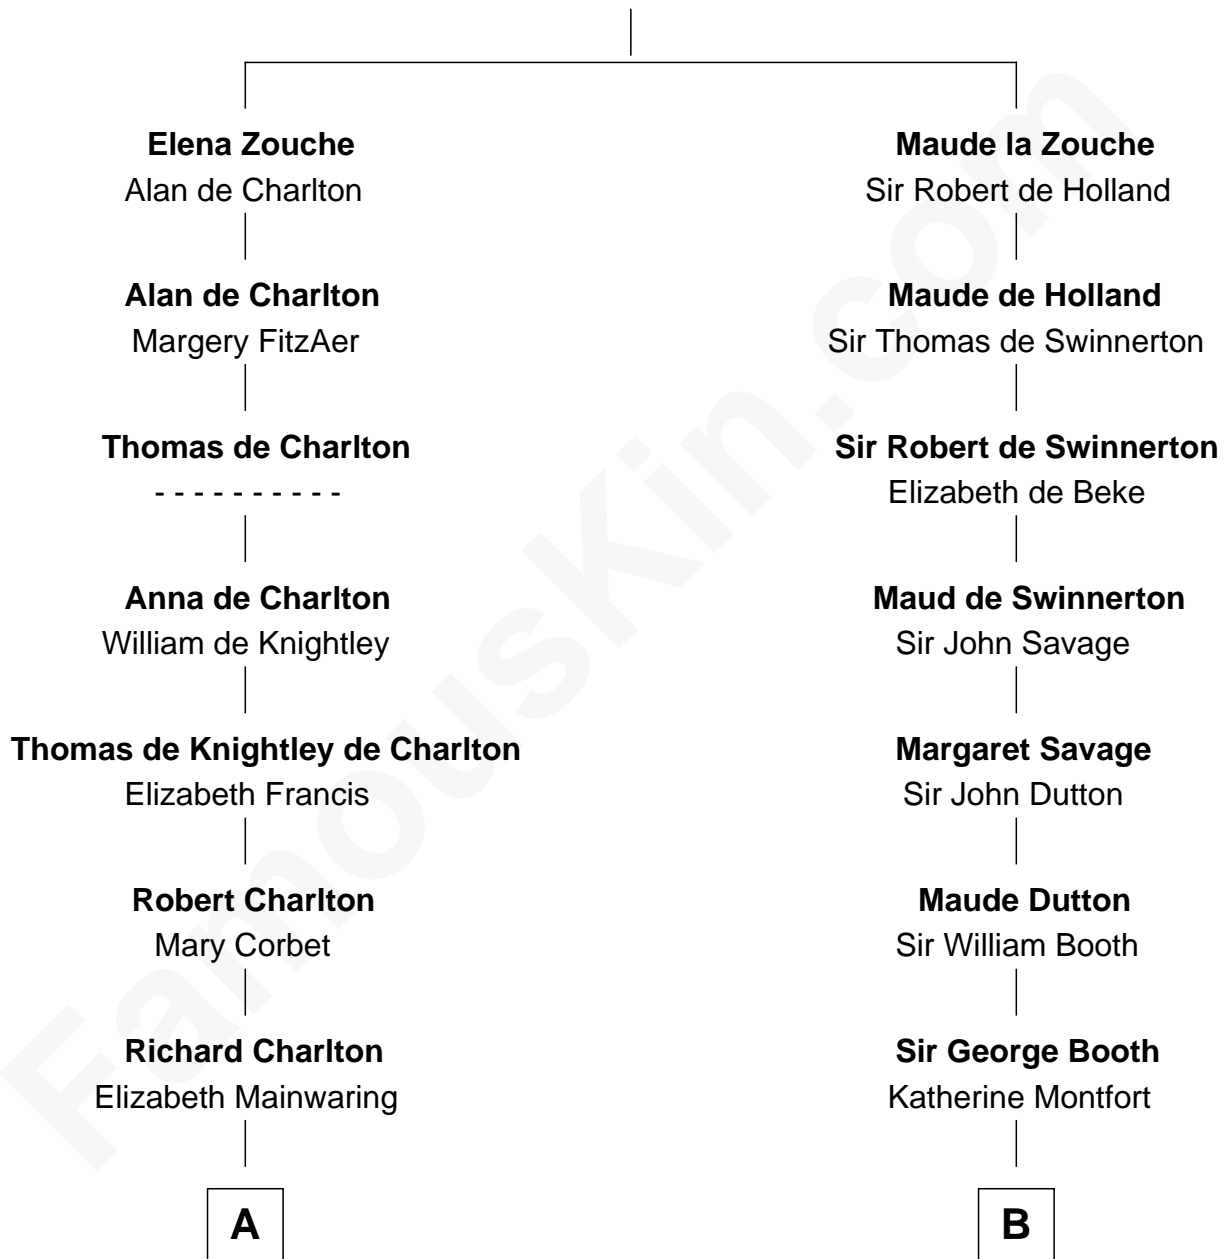

FamousKin.com Relationship Chart of

James Sherman

27th U.S. Vice-President

19th cousin 2 times removed of

Christian Herter

59th Governor of Massachusetts

Sir Alan la Zouche

Eleanor de Segrave

C

Frances Lucretia Williams

Richard Winslow Sherman

Mary Frances Sherman

Richard Updike Sherman

James Sherman

27th U.S. Vice-President

D