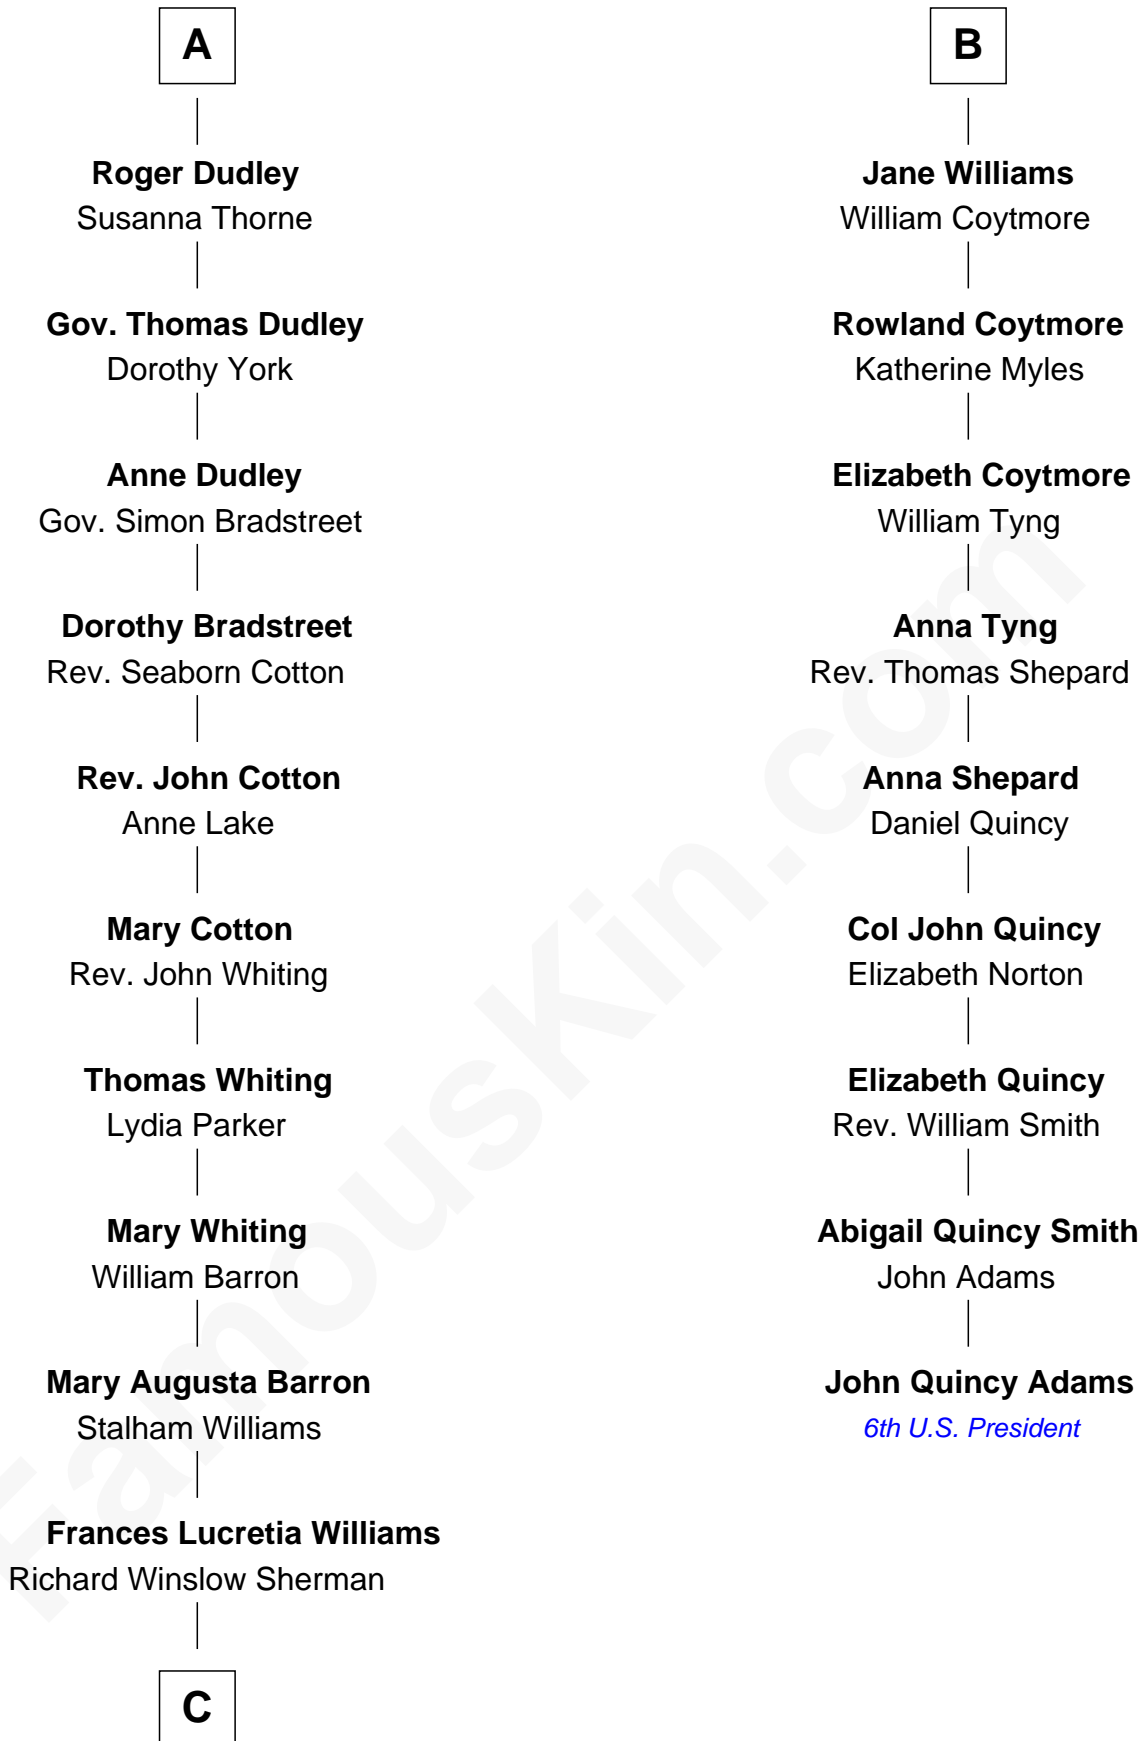

FamousKin.com Relationship Chart of

James Sherman

27th U.S. Vice-President

15th cousin 3 times removed of

John Quincy Adams

6th U.S. President

Richard Fitzalan
Eleanor Plantagenet

Alice Fitzalan
Sir Thomas de Holand

Eleanor Holand
Edward Cherleton

Joyce Cherleton
Sir John Tiptoft

Joyce Tiptoft
Sir Edmund Sutton

Sir Edward Sutton
Cecily Willoughby

Sir John Sutton
Cecily Grey

Sir Henry Dudley
----- Ashton

Probable

A

Sir Richard Fitzalan
Elizabeth de Bohun

Elizabeth Fitzalan
Sir Robert Goushill

Joan Goushill
Sir Thomas Stanley

Margaret Stanley
Sir William Troutbeck

Joan Troutbeck
Sir William Griffith

Sir William Griffith
Jane Stradling

Dorothy Griffith
William Williams

B

C

—
Mary Frances Sherman
Richard Updike Sherman

—
James Sherman
27th U.S. Vice-President

FamousKin.com