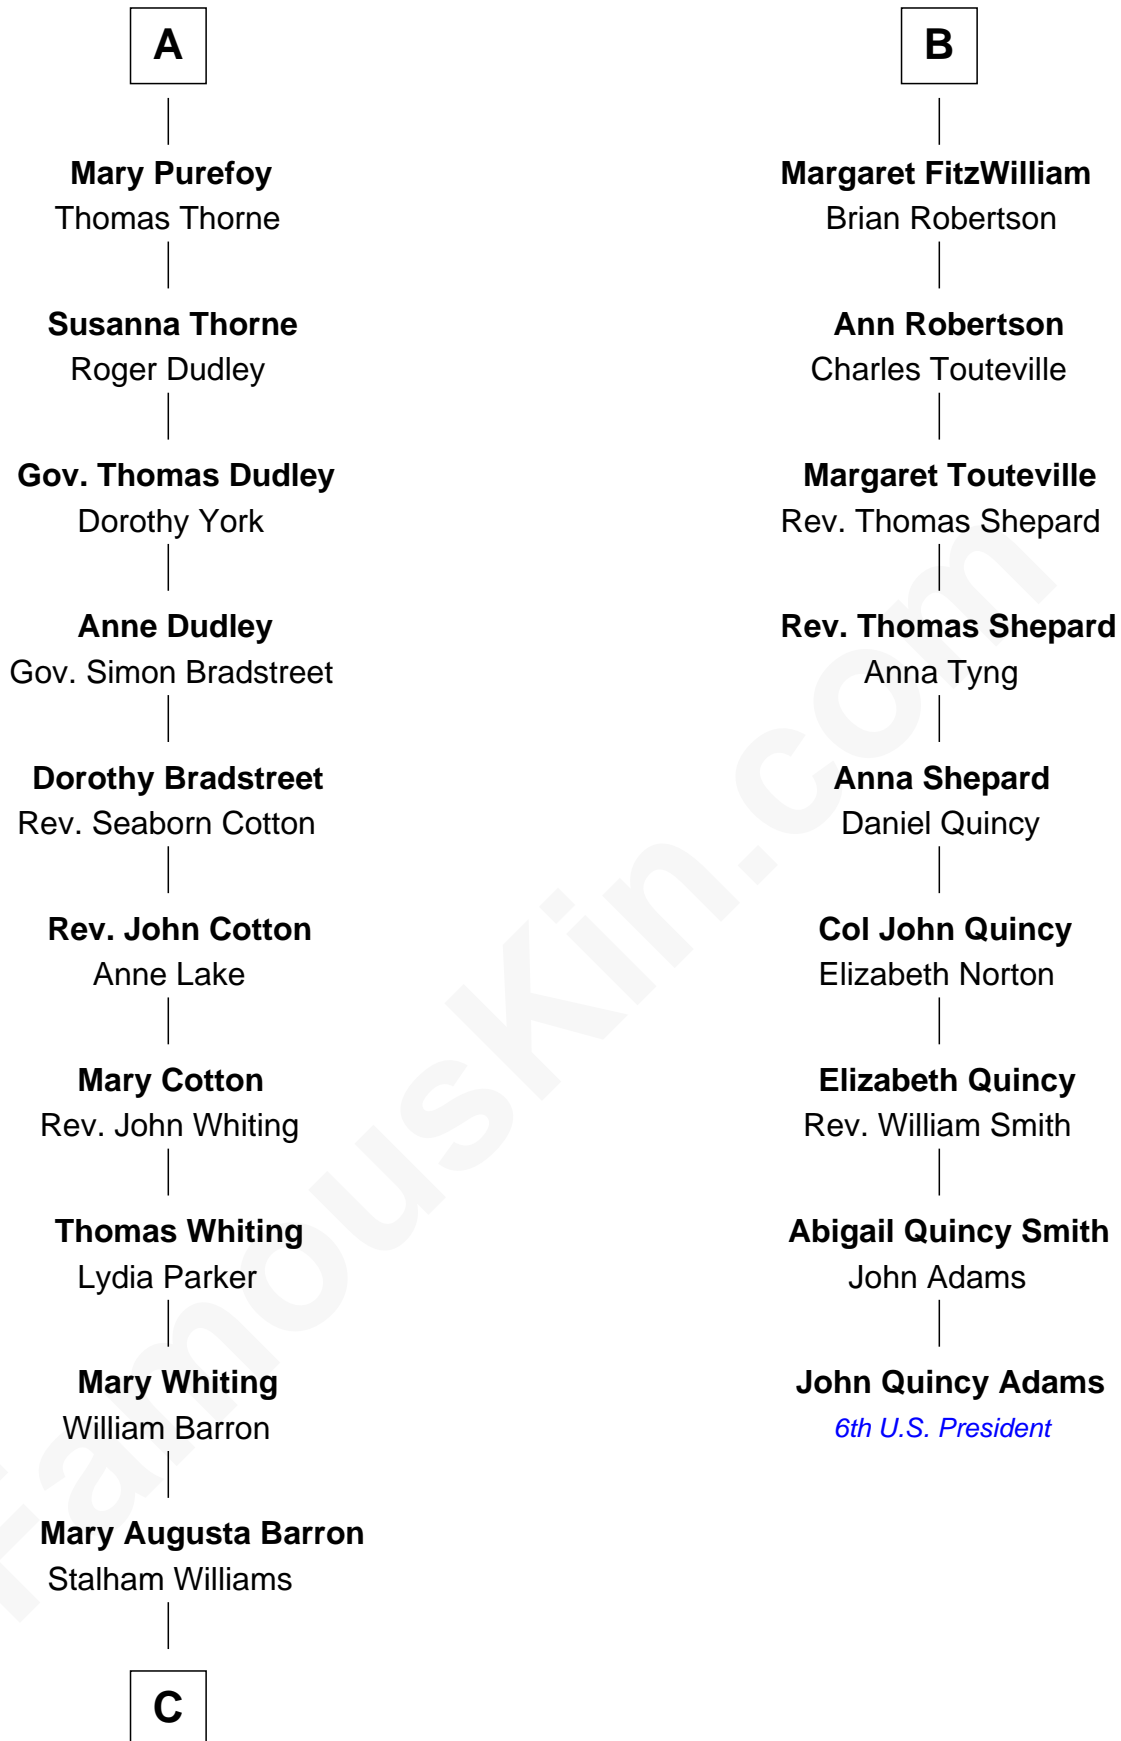

# FamousKin.com Relationship Chart of

**James Sherman**

*27th U.S. Vice-President*

15th cousin 4 times removed of

**John Quincy Adams**

*6th U.S. President*

**Sir John Marmion**

Maud de Furnival

**C**

—  
**Frances Lucretia Williams**

Richard Winslow Sherman

—  
**Mary Frances Sherman**

Richard Updike Sherman

—  
**James Sherman**

*27th U.S. Vice-President*

FamousKin.com