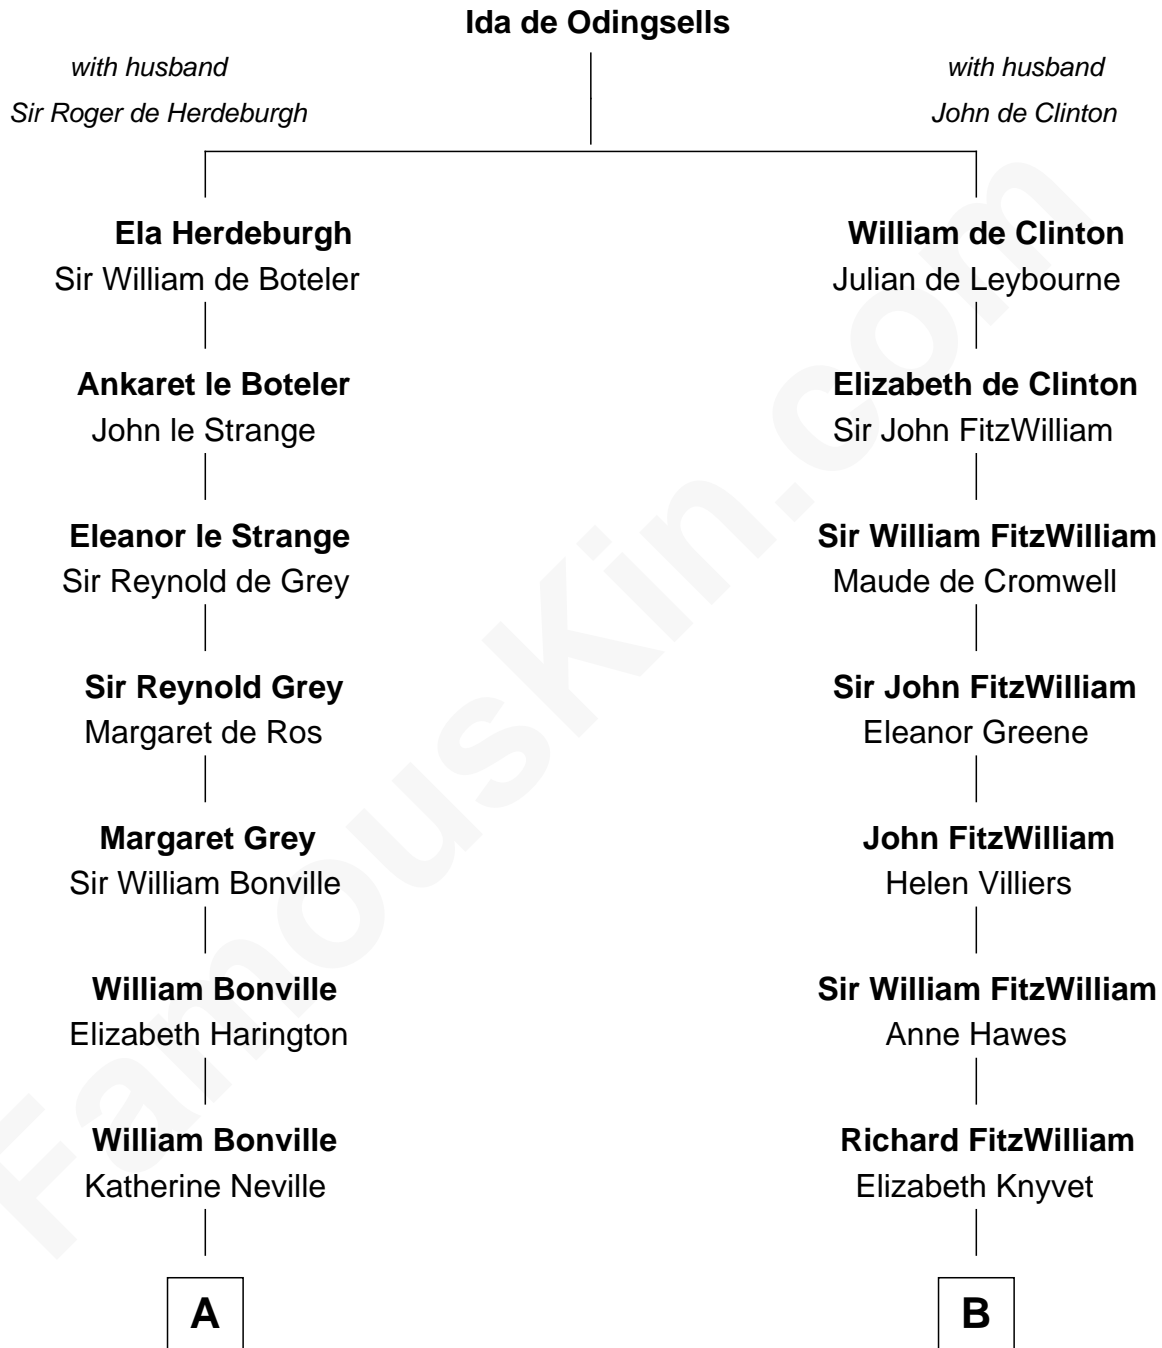

# FamousKin.com Relationship Chart of

**James Sherman**

*27th U.S. Vice-President*

15th cousin 6 times removed of

**John Quincy Adams**

*6th U.S. President*

**C**

—  
**Mary Whiting**  
William Barron

—  
**Mary Augusta Barron**  
Stalham Williams

—  
**Frances Lucretia Williams**  
Richard Winslow Sherman

—  
**Mary Frances Sherman**  
Richard Updike Sherman

—  
**James Sherman**  
*27th U.S. Vice-President*