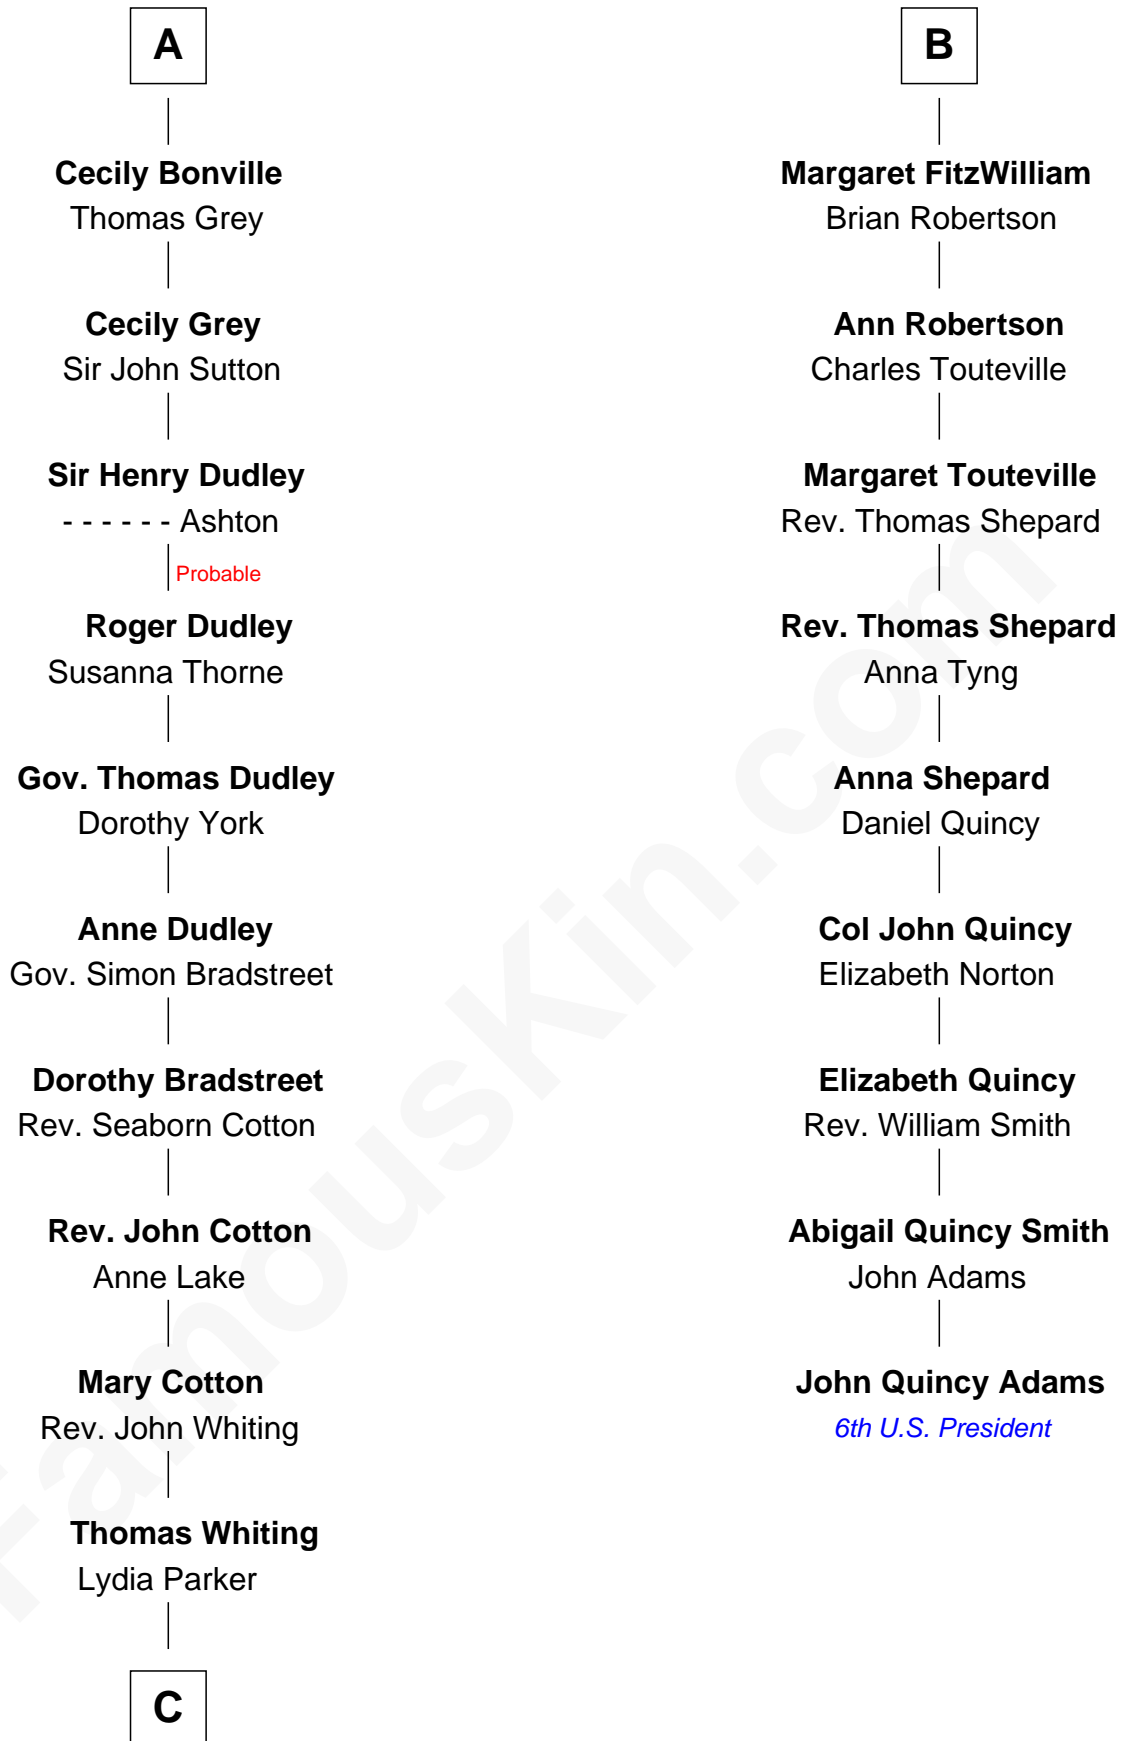

# FamousKin.com Relationship Chart of

**James Sherman**

*27th U.S. Vice-President*

15th cousin 6 times removed of

**John Quincy Adams**

*6th U.S. President*

**C**

—  
**Mary Whiting**  
William Barron

—  
**Mary Augusta Barron**  
Stalham Williams

—  
**Frances Lucretia Williams**  
Richard Winslow Sherman

—  
**Mary Frances Sherman**  
Richard Updike Sherman

—  
**James Sherman**  
*27th U.S. Vice-President*