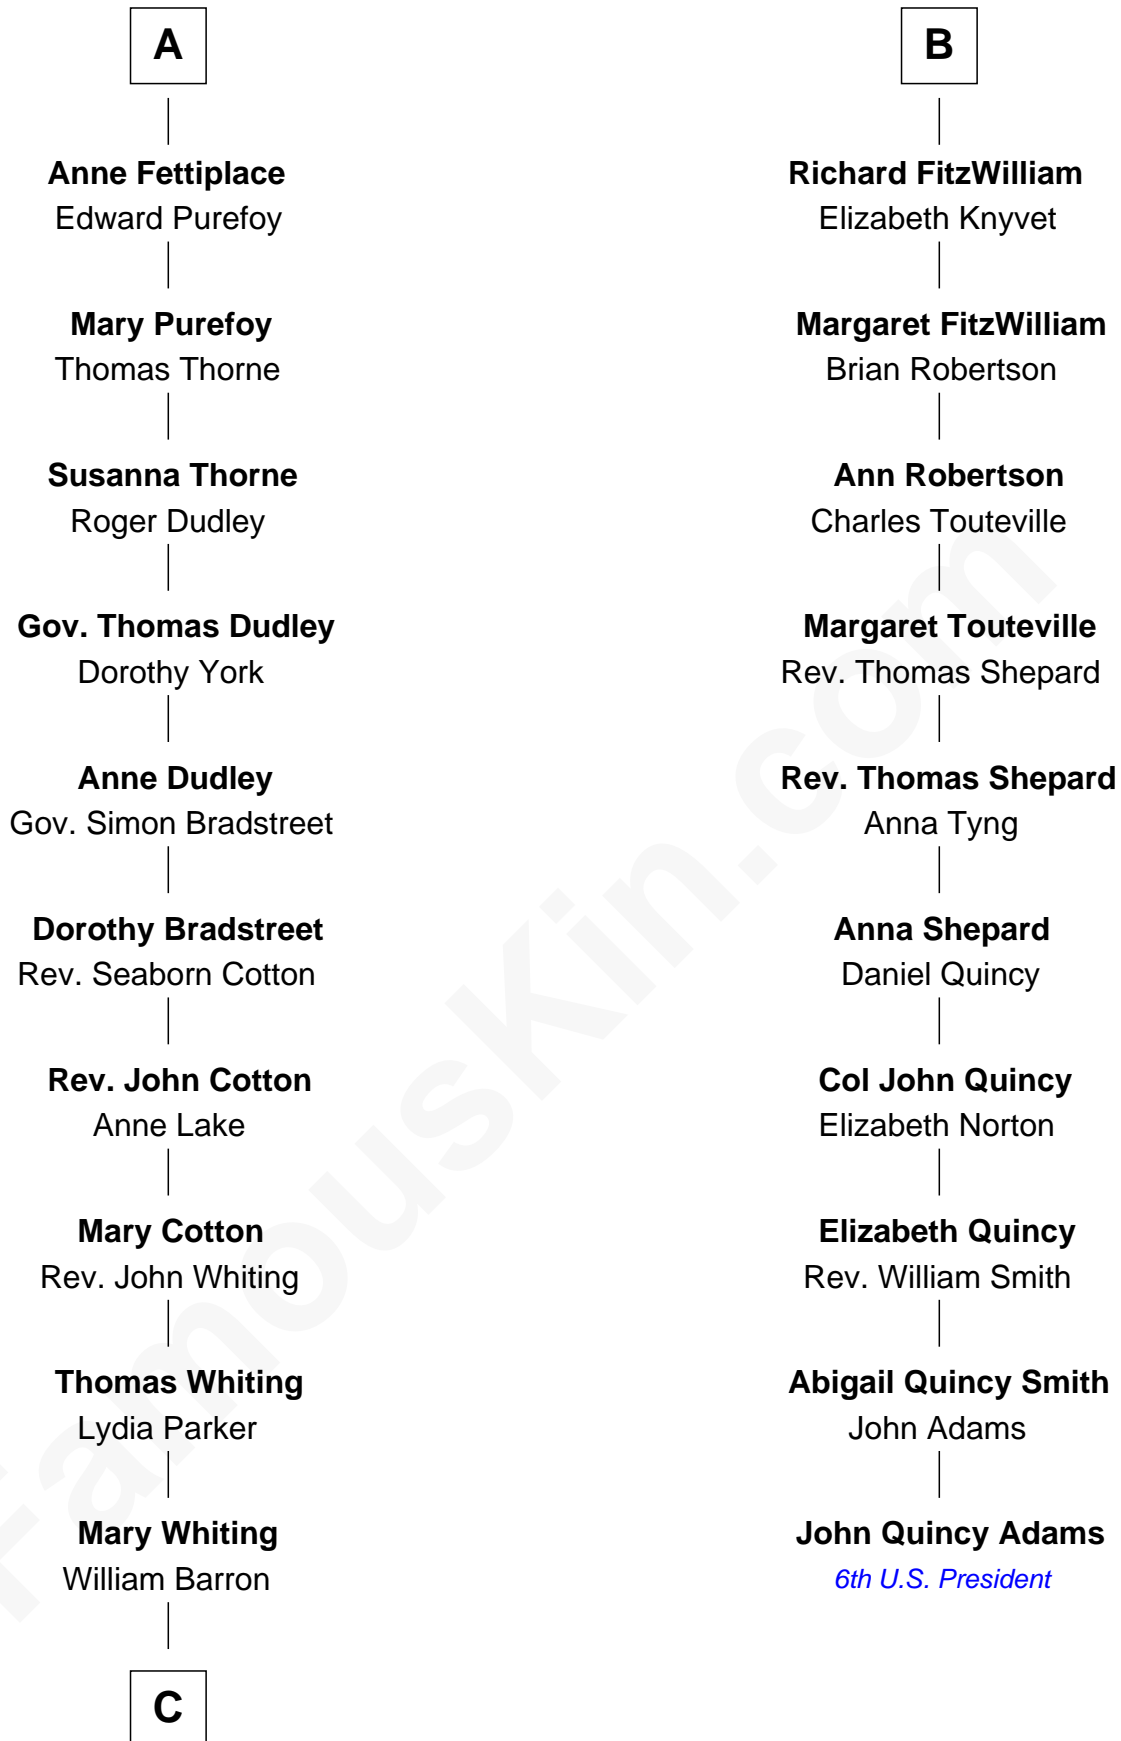

FamousKin.com Relationship Chart of

James Sherman

27th U.S. Vice-President

16th cousin 4 times removed of

John Quincy Adams

6th U.S. President

William de Odingsells

Ela FitzWalter

Margaret de Oddingseles

Sir John de Grey

Sir John Grey

Avice Marmion

Maud Grey

Sir Thomas Harcourt

Sir Thomas Harcourt

Jane Fraunceys

John de Clinton

William de Clinton

Julian de Leybourne

Elizabeth de Clinton

Sir John FitzWilliam

Sir William FitzWilliam

Maude de Cromwell

Sir John FitzWilliam

Eleanor Greene

John FitzWilliam

Helen Villiers

Sir William FitzWilliam

Anne Hawes

B

C

—
Mary Augusta Barron