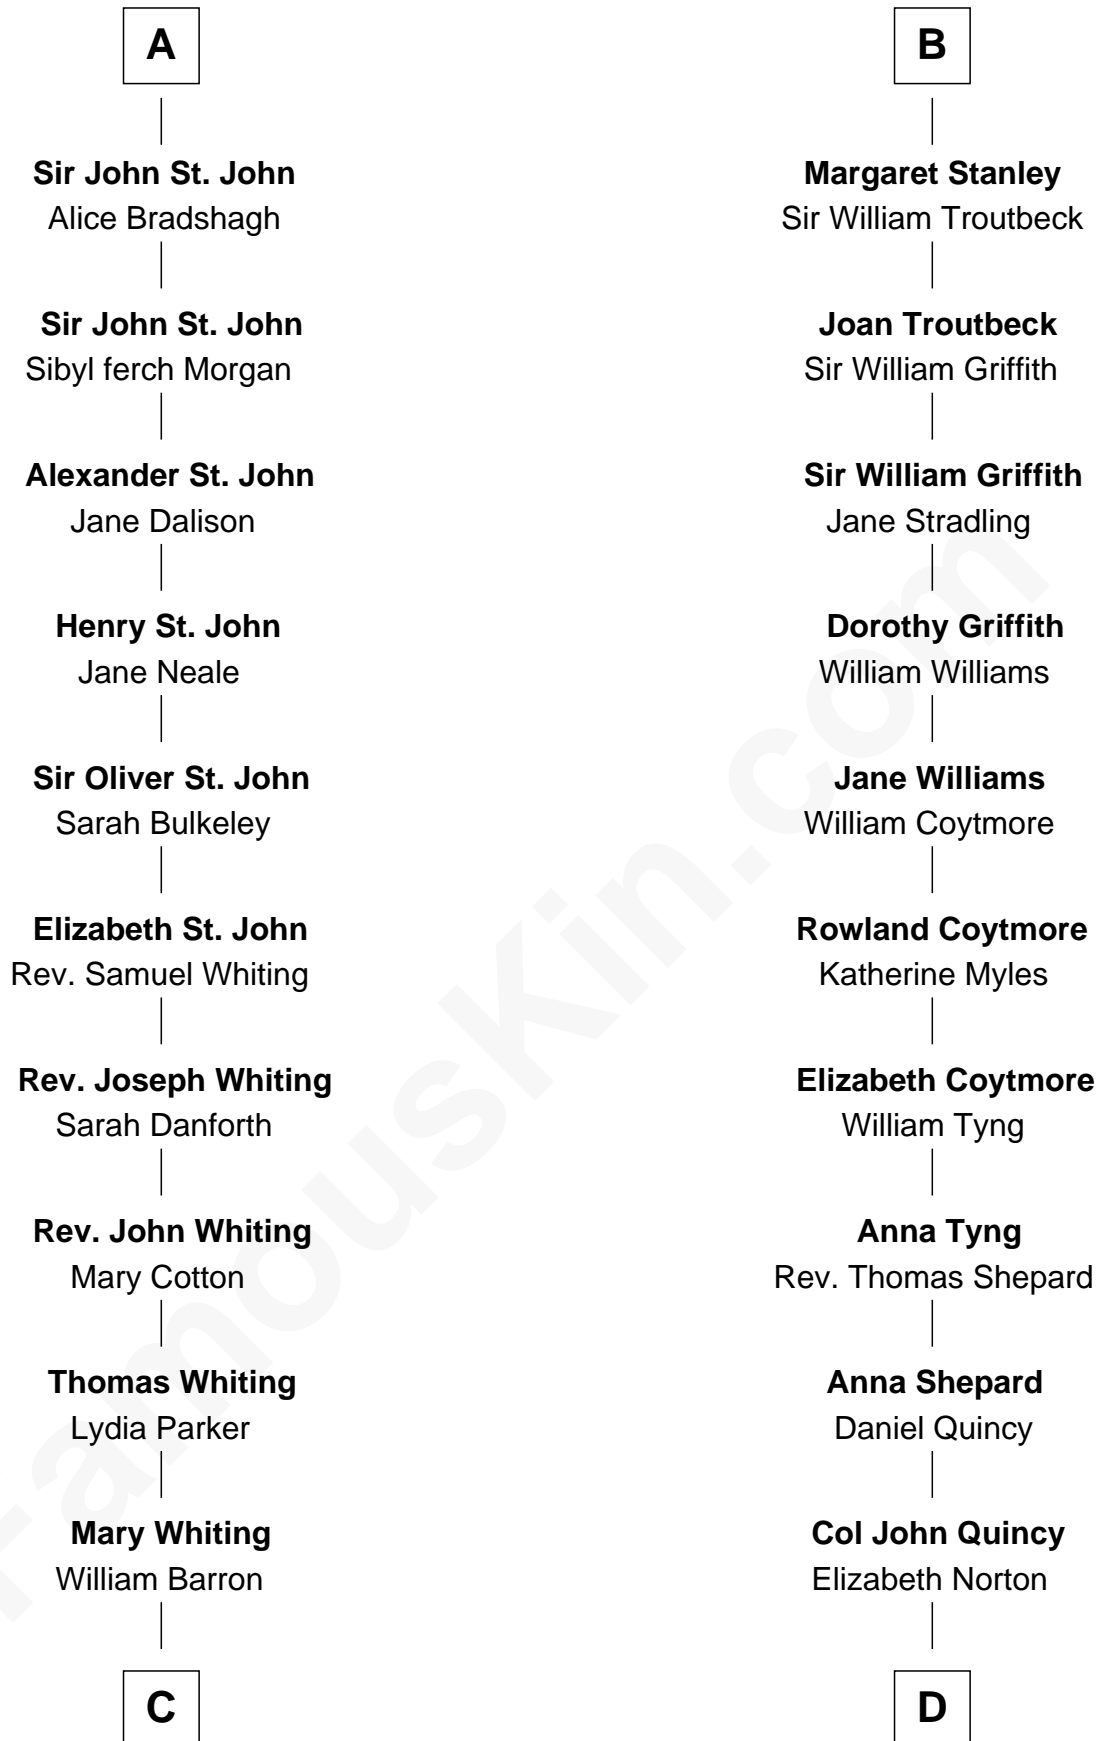

# FamousKin.com Relationship Chart of

**James Sherman**

*27th U.S. Vice-President*

19th cousin 1 time removed of

**John Quincy Adams**

*6th U.S. President*

**C**

**Mary Augusta Barron**  
Stalham Williams

**Frances Lucretia Williams**  
Richard Winslow Sherman

**Mary Frances Sherman**  
Richard Updike Sherman

**James Sherman**  
*27th U.S. Vice-President*

**D**

**Elizabeth Quincy**  
Rev. William Smith

**Abigail Quincy Smith**  
John Adams