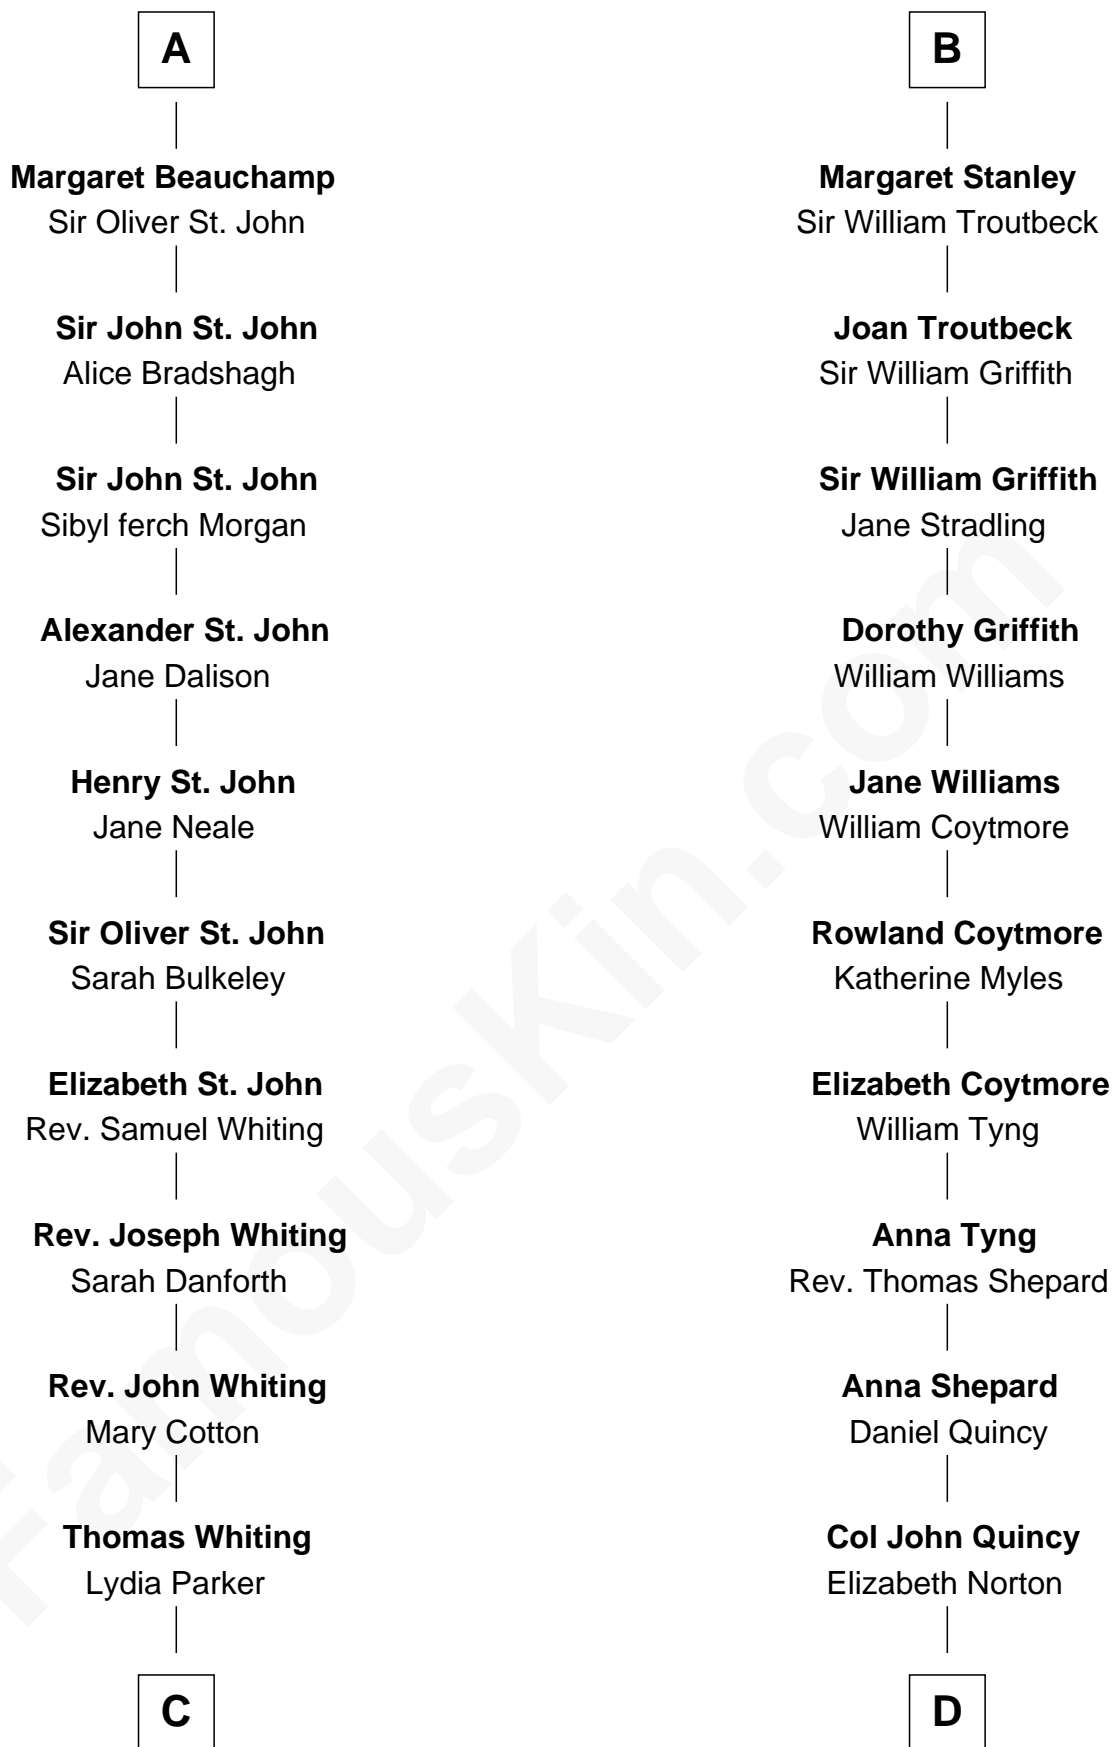

FamousKin.com Relationship Chart of

James Sherman

27th U.S. Vice-President

18th cousin 3 times removed of

Abigail (Smith) Adams

First Lady of President John Adams

Sir Humphrey de Bohun

Maud of Eu

C

Mary Whiting
William Barron

Mary Augusta Barron
Stalham Williams

Frances Lucretia Williams
Richard Winslow Sherman

Mary Frances Sherman
Richard Updike Sherman

James Sherman
27th U.S. Vice-President

D

Elizabeth Quincy
Rev. William Smith