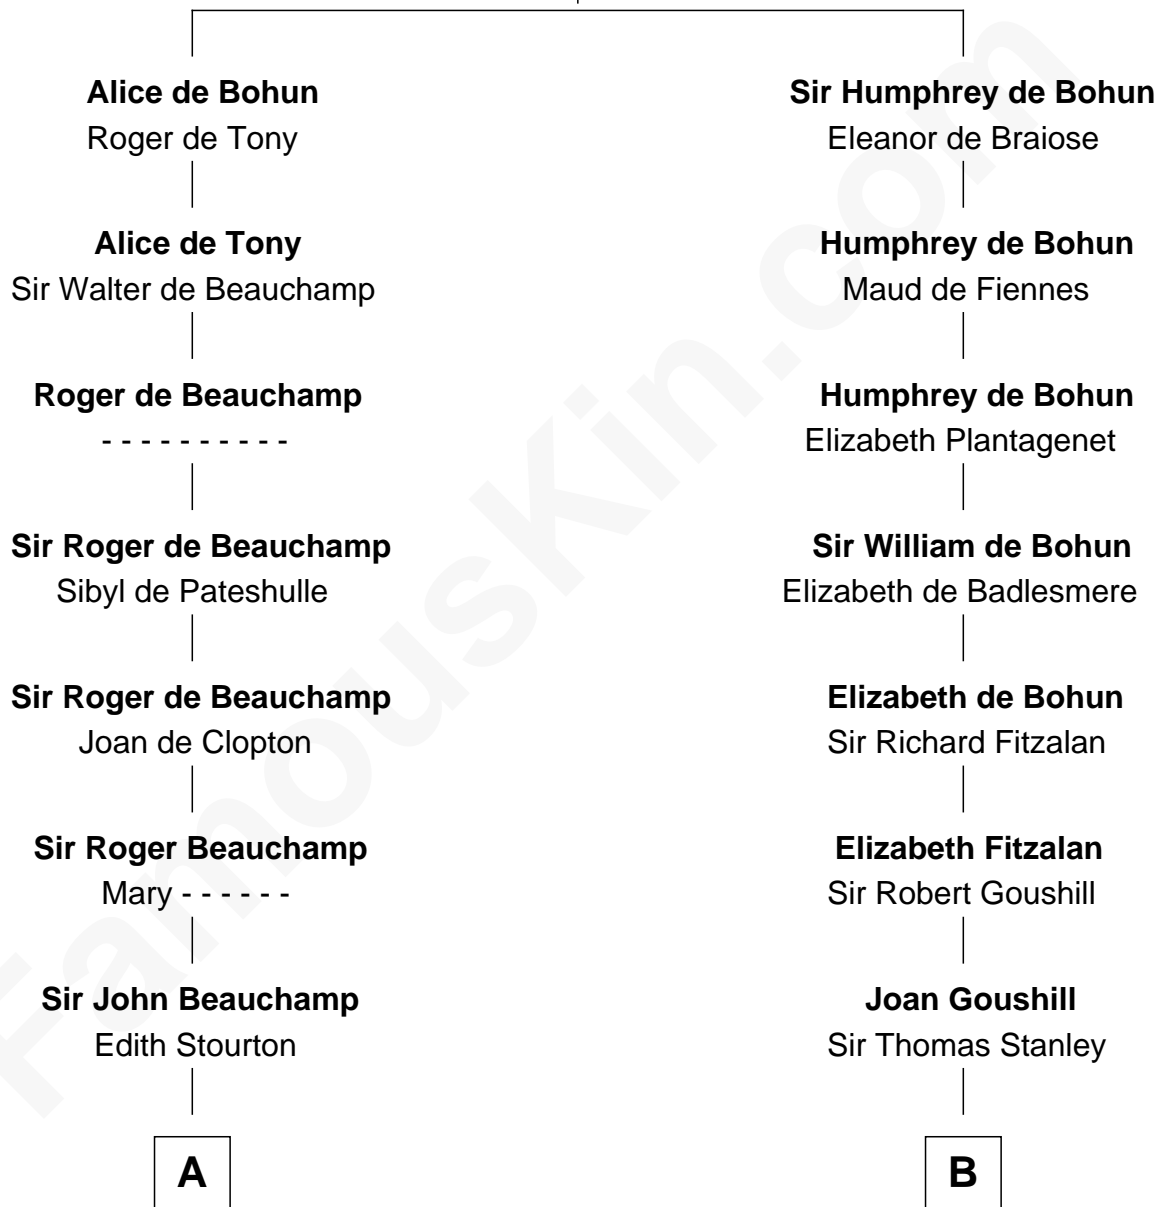

FamousKin.com Relationship Chart of

James Sherman

27th U.S. Vice-President

18th cousin 3 times removed of

Abigail (Smith) Adams

First Lady of President John Adams

Sir Humphrey de Bohun

Maud of Eu

C

Mary Whiting
William Barron

Mary Augusta Barron
Stalham Williams

Frances Lucretia Williams
Richard Winslow Sherman

Mary Frances Sherman
Richard Updike Sherman

James Sherman
27th U.S. Vice-President

D

Elizabeth Quincy
Rev. William Smith