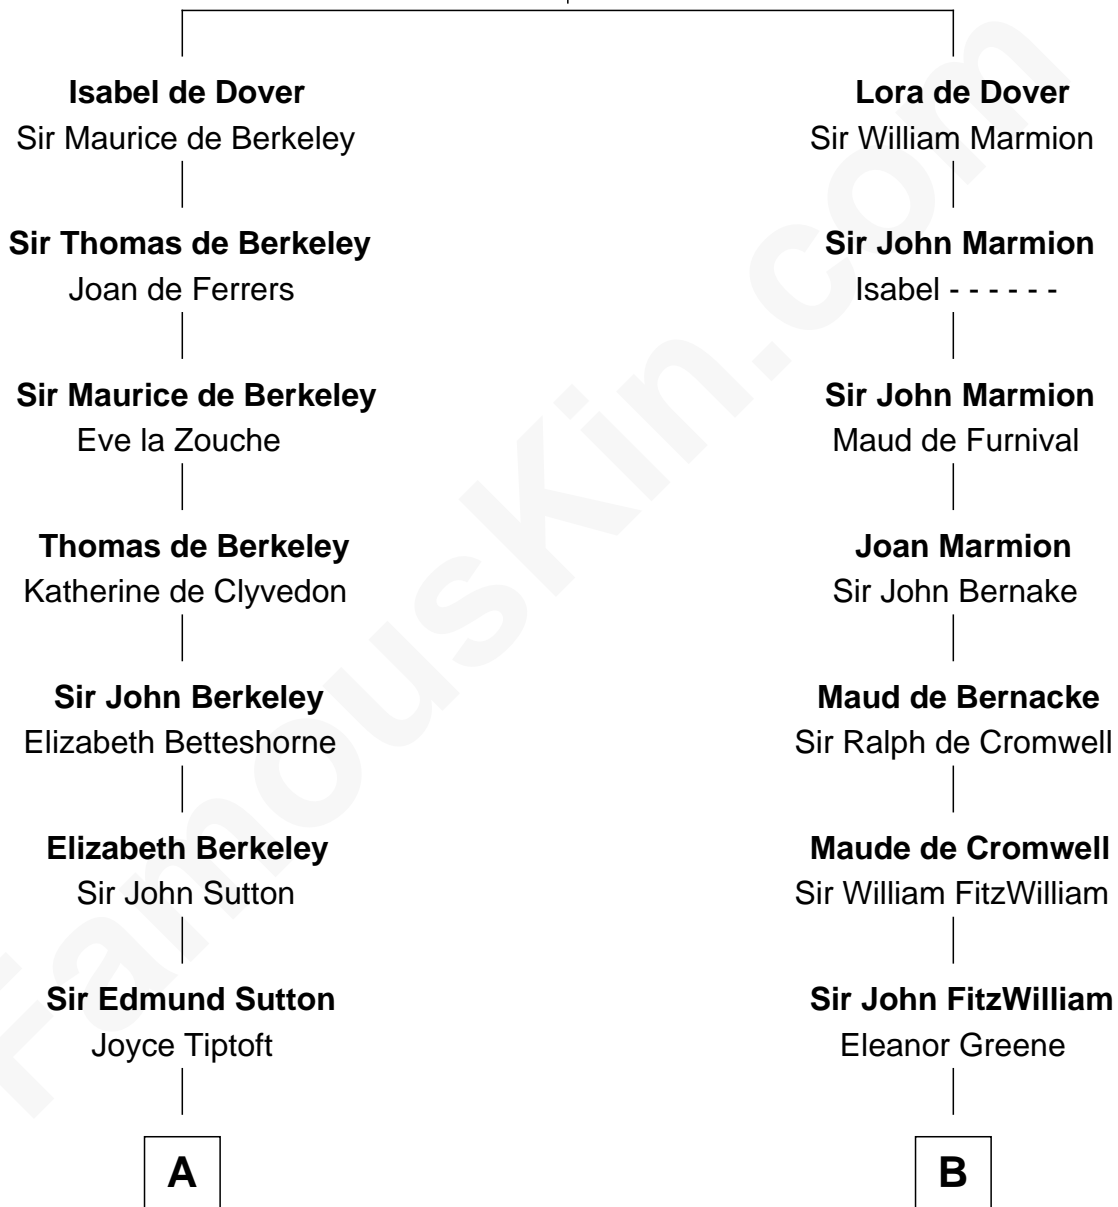

# FamousKin.com Relationship Chart of

**James Sherman**

*27th U.S. Vice-President*

17th cousin 4 times removed of

**Abigail (Smith) Adams**

*First Lady of President John Adams*

**Sir Richard FitzRoy**

Rose de Dover

**C**

—  
**Mary Whiting**  
William Barron

—  
**Mary Augusta Barron**  
Stalham Williams

—  
**Frances Lucretia Williams**  
Richard Winslow Sherman

—  
**Mary Frances Sherman**  
Richard Updike Sherman

—  
**James Sherman**  
*27th U.S. Vice-President*

FamousKin.com