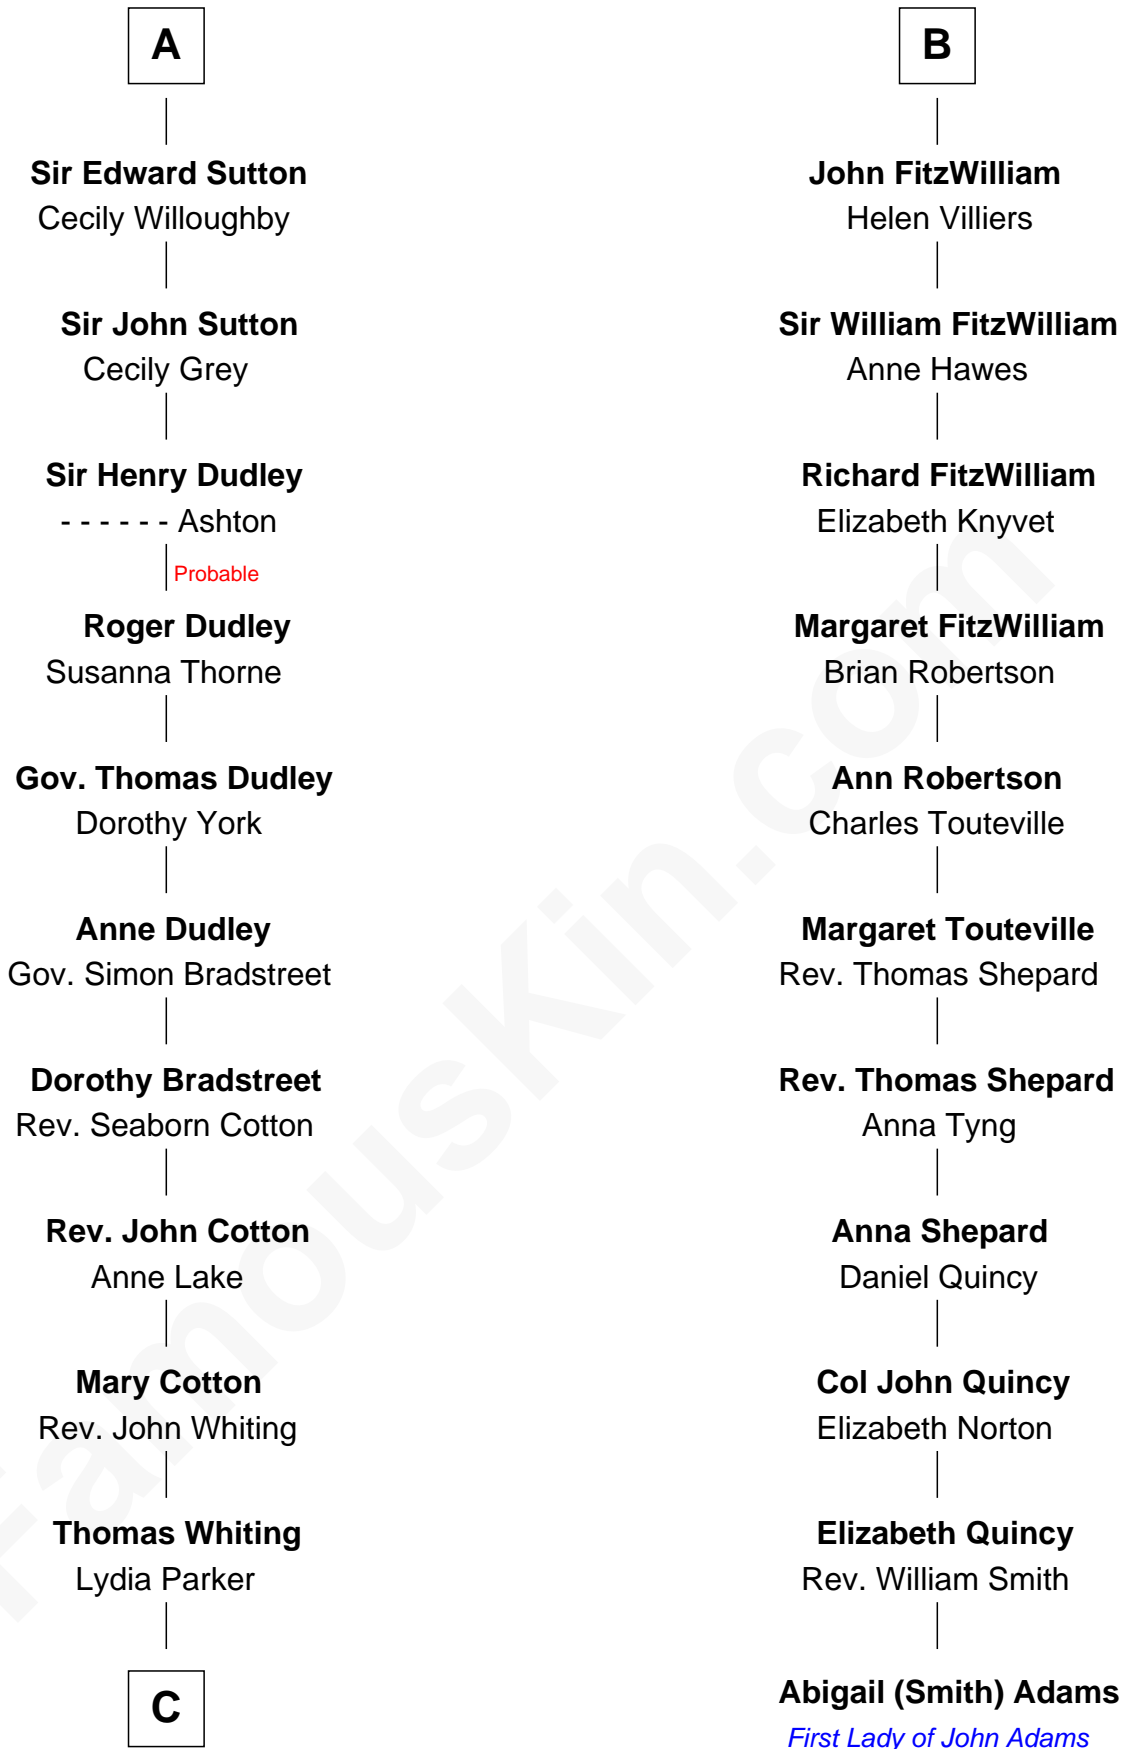

# FamousKin.com Relationship Chart of

**James Sherman**

*27th U.S. Vice-President*

17th cousin 4 times removed of

**Abigail (Smith) Adams**

*First Lady of President John Adams*

**Sir Richard FitzRoy**

Rose de Dover

**C**

—  
**Mary Whiting**  
William Barron

—  
**Mary Augusta Barron**  
Stalham Williams

—  
**Frances Lucretia Williams**  
Richard Winslow Sherman

—  
**Mary Frances Sherman**  
Richard Updike Sherman

—  
**James Sherman**  
*27th U.S. Vice-President*

FamousKin.com