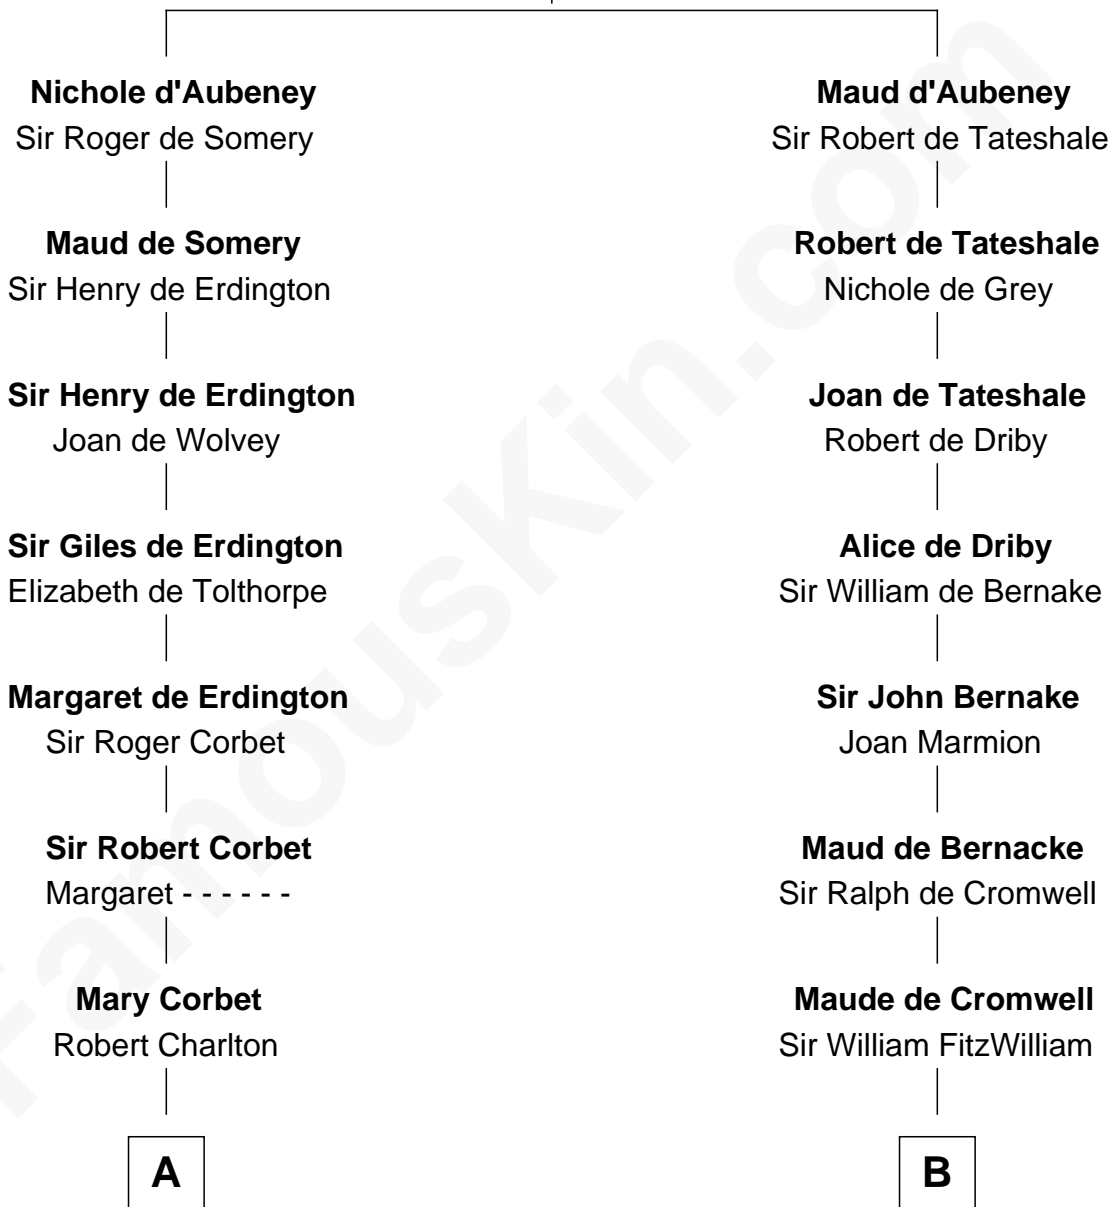

# FamousKin.com Relationship Chart of

**James Sherman**

*27th U.S. Vice-President*

18th cousin 2 times removed of

**Abigail (Smith) Adams**

*First Lady of President John Adams*

**William d'Aubenev**  
Mabel of Chester

**C**

**Mary Augusta Barron**  
Stalham Williams

**Frances Lucretia Williams**  
Richard Winslow Sherman

**Mary Frances Sherman**  
Richard Updike Sherman

**James Sherman**  
*27th U.S. Vice-President*

**D**