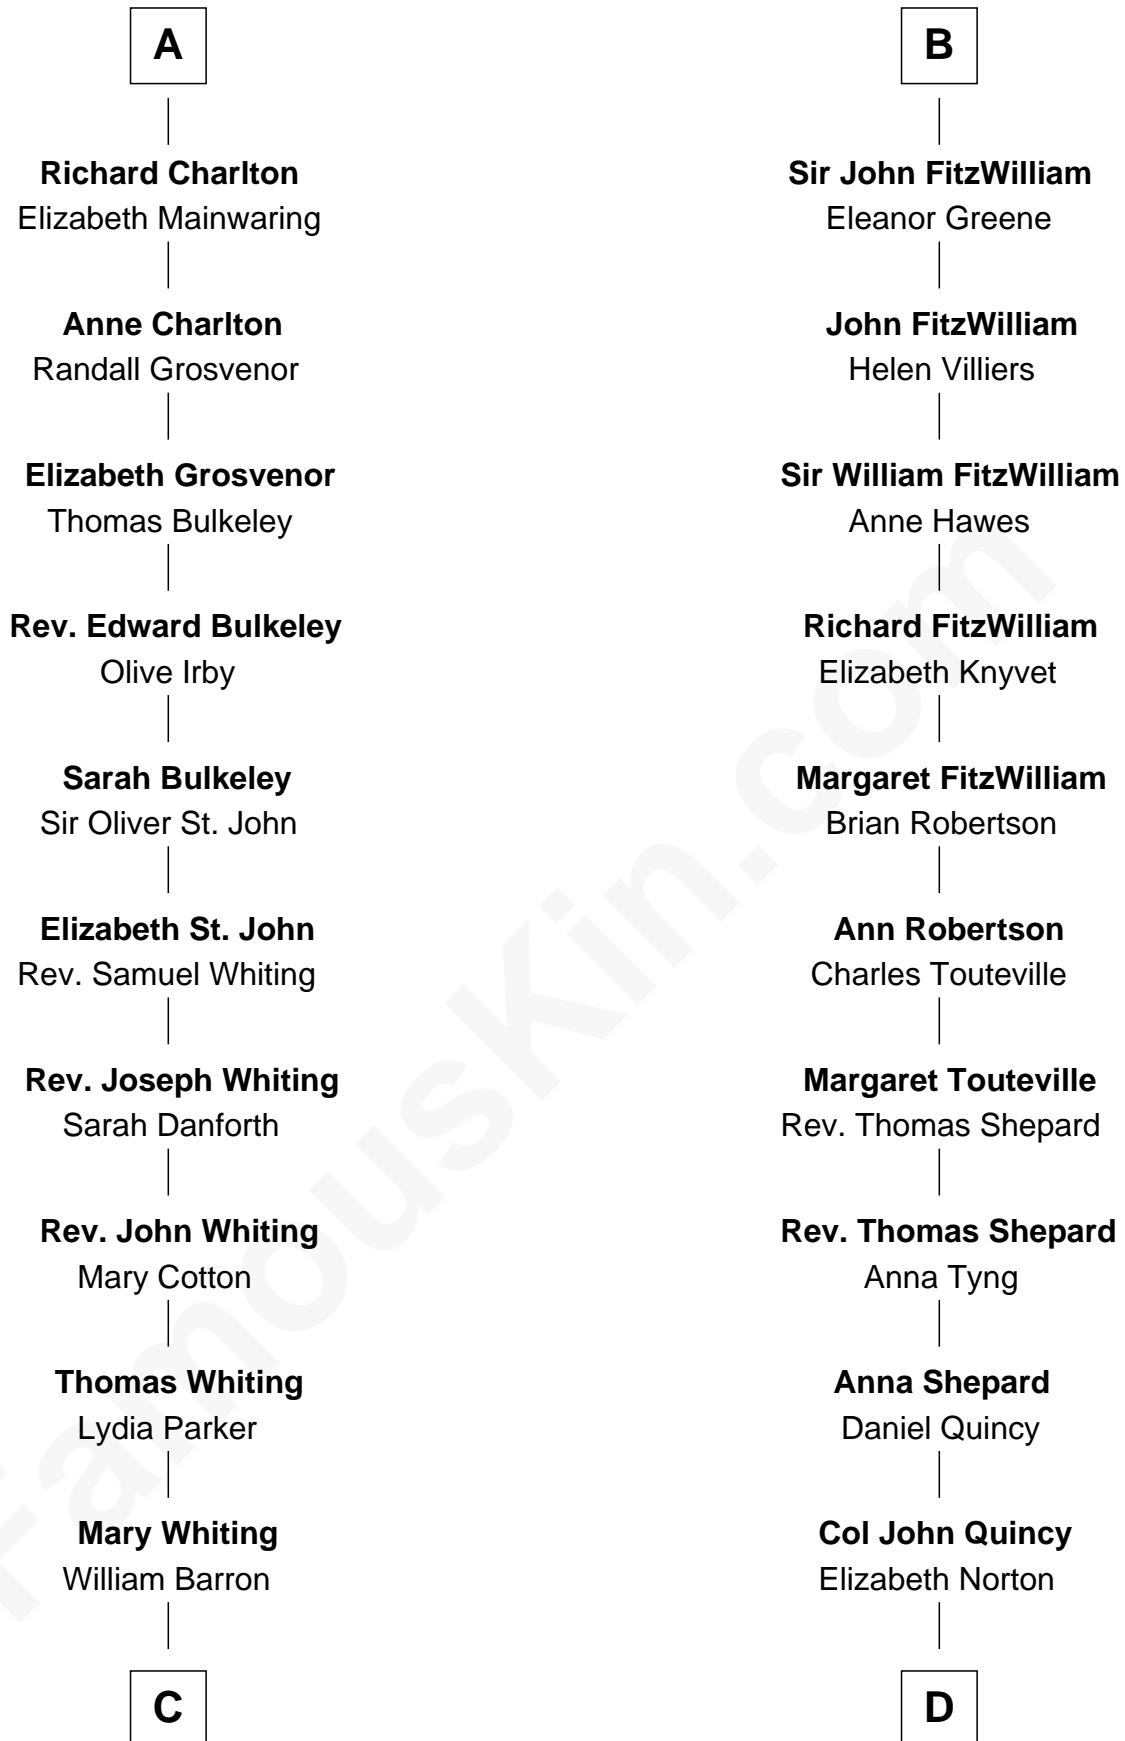

# FamousKin.com Relationship Chart of

**James Sherman**

*27th U.S. Vice-President*

18th cousin 2 times removed of

**Abigail (Smith) Adams**

*First Lady of President John Adams*

**William d'Aubenev**  
Mabel of Chester

**C**

**Mary Augusta Barron**  
Stalham Williams

**Frances Lucretia Williams**  
Richard Winslow Sherman

**Mary Frances Sherman**  
Richard Updike Sherman

**James Sherman**  
*27th U.S. Vice-President*

**D**