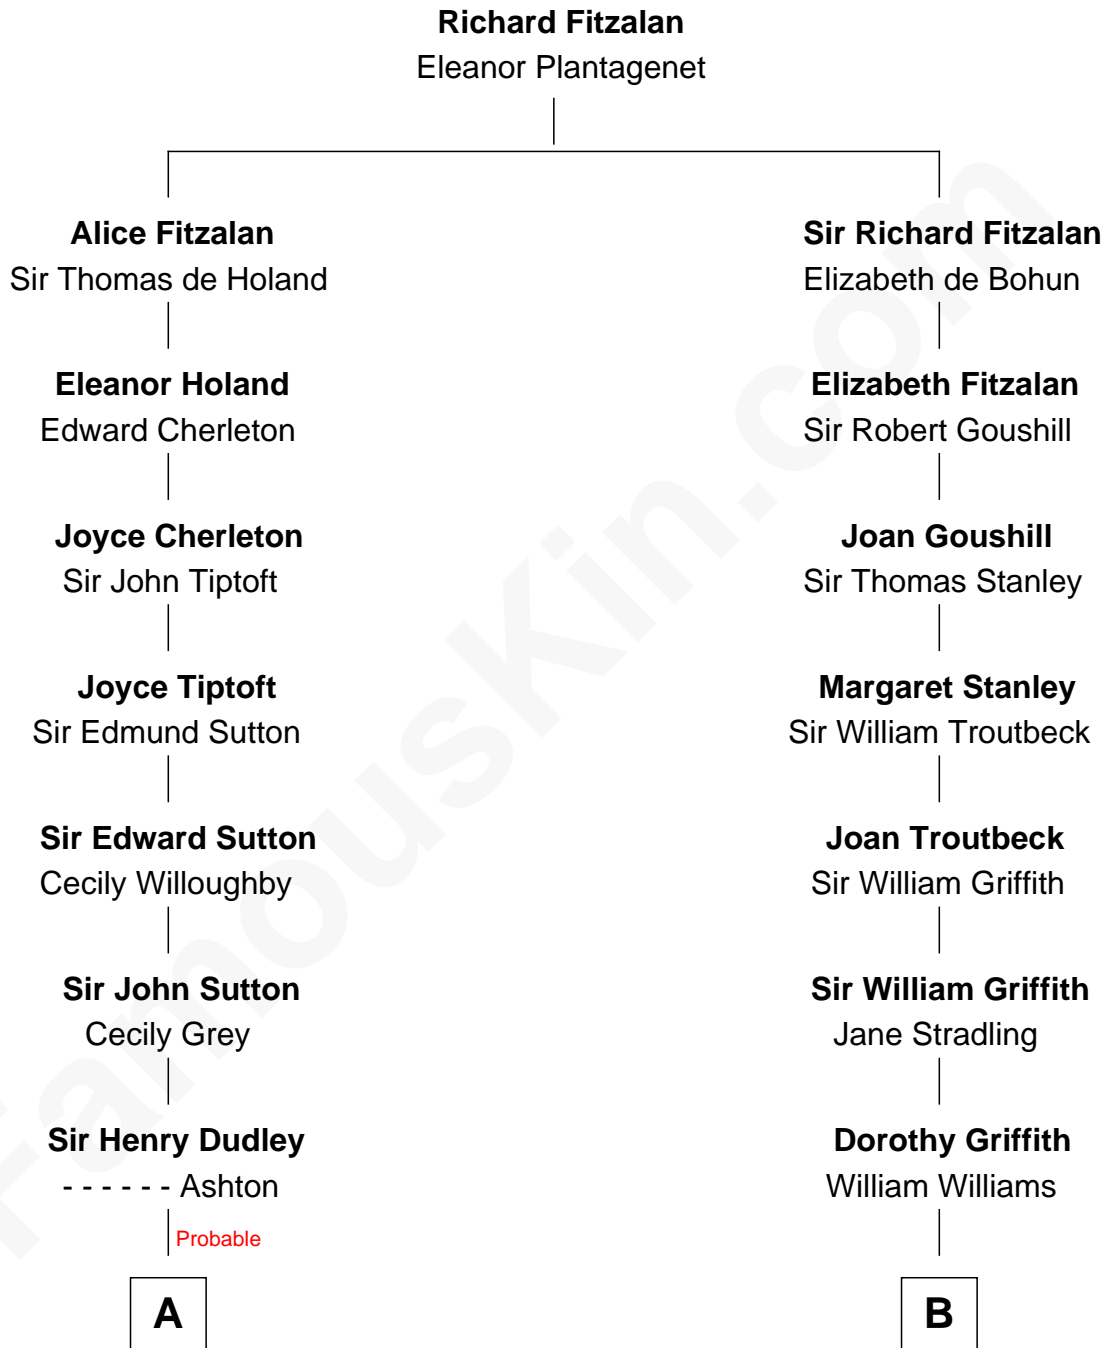

FamousKin.com Relationship Chart of

James Sherman

27th U.S. Vice-President

14th cousin 4 times removed of

Abigail (Smith) Adams

First Lady of President John Adams

C

—
Mary Frances Sherman
Richard Updike Sherman

—
James Sherman
27th U.S. Vice-President

FamousKin.com