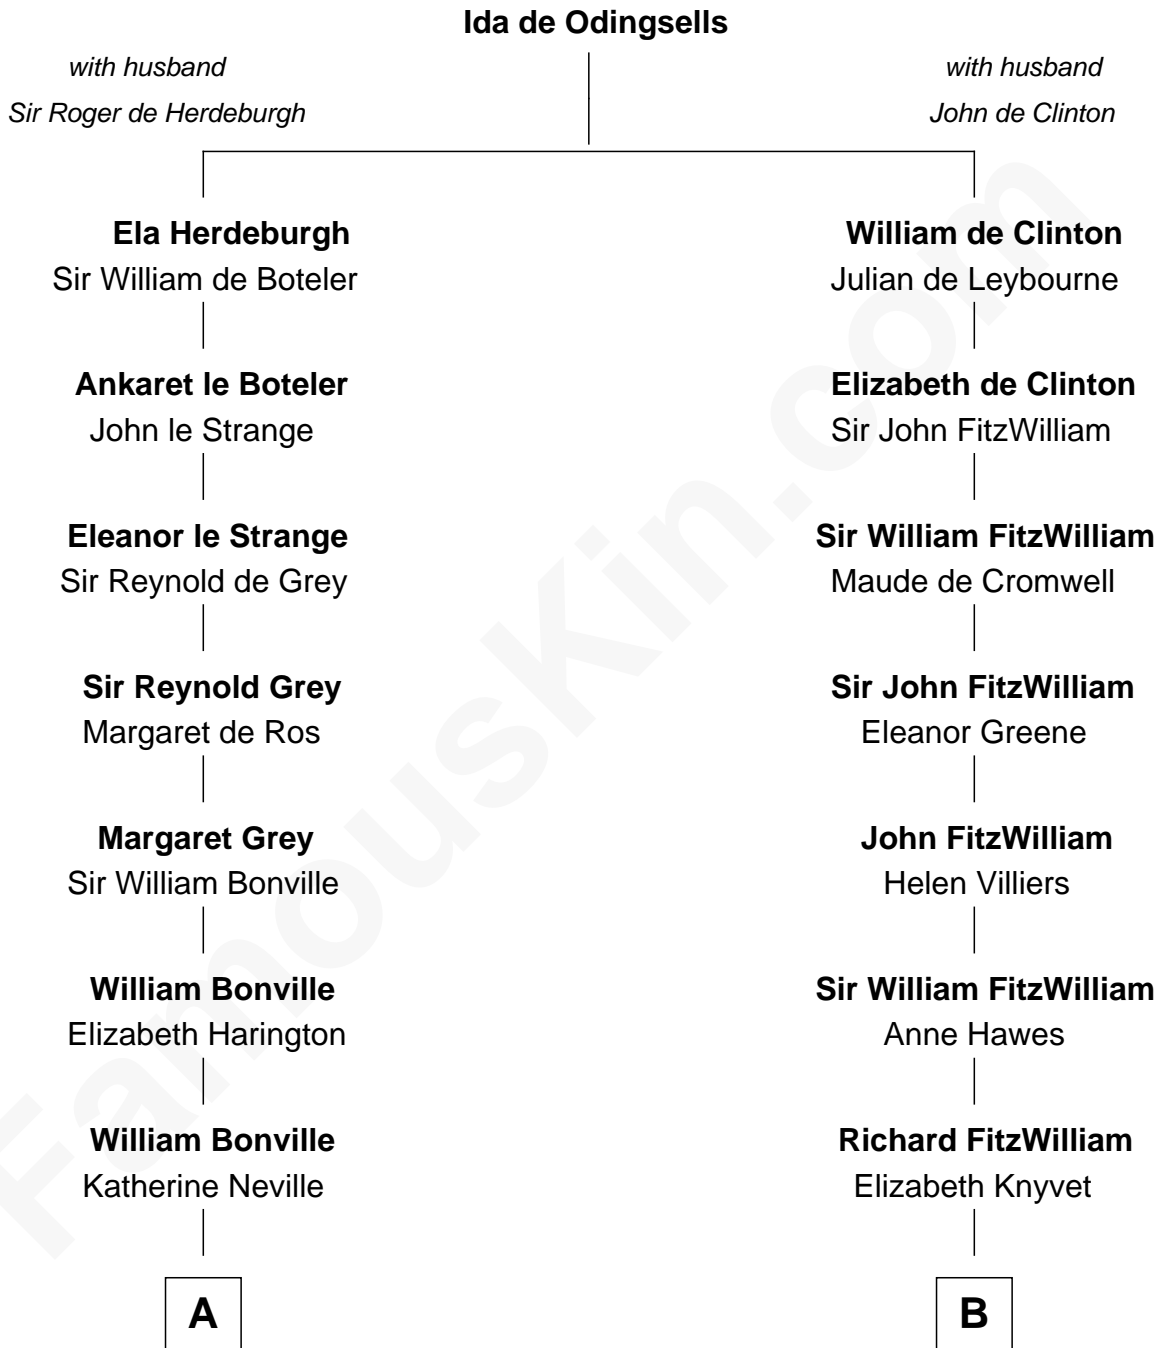

FamousKin.com Relationship Chart of

James Sherman

27th U.S. Vice-President

14th cousin 7 times removed of

Abigail (Smith) Adams

First Lady of President John Adams

C

—
Mary Whiting
William Barron

—
Mary Augusta Barron
Stalham Williams

—
Frances Lucretia Williams
Richard Winslow Sherman

—
Mary Frances Sherman
Richard Updike Sherman

—
James Sherman
27th U.S. Vice-President

FamousKin.com