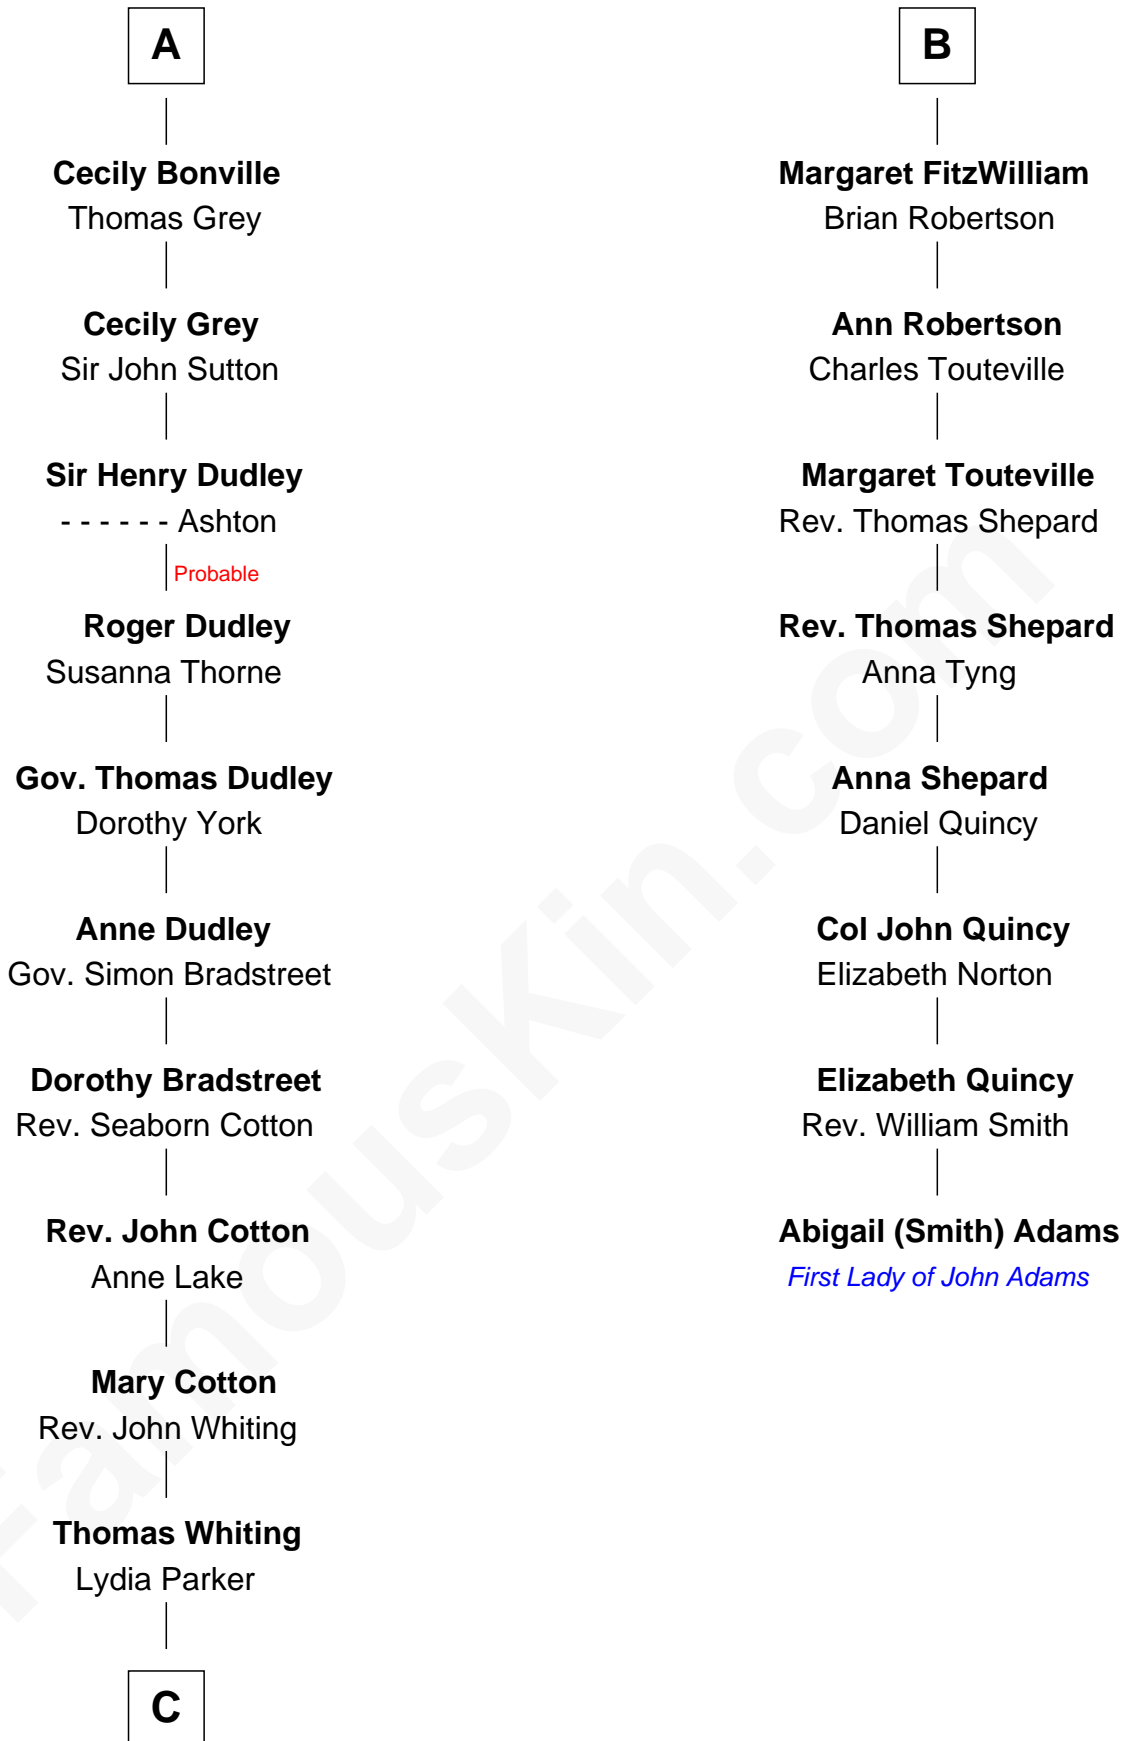

FamousKin.com Relationship Chart of

James Sherman

27th U.S. Vice-President

14th cousin 7 times removed of

Abigail (Smith) Adams

First Lady of President John Adams

C

—
Mary Whiting
William Barron

—
Mary Augusta Barron
Stalham Williams

—
Frances Lucretia Williams
Richard Winslow Sherman

—
Mary Frances Sherman
Richard Updike Sherman

—
James Sherman
27th U.S. Vice-President

FamousKin.com