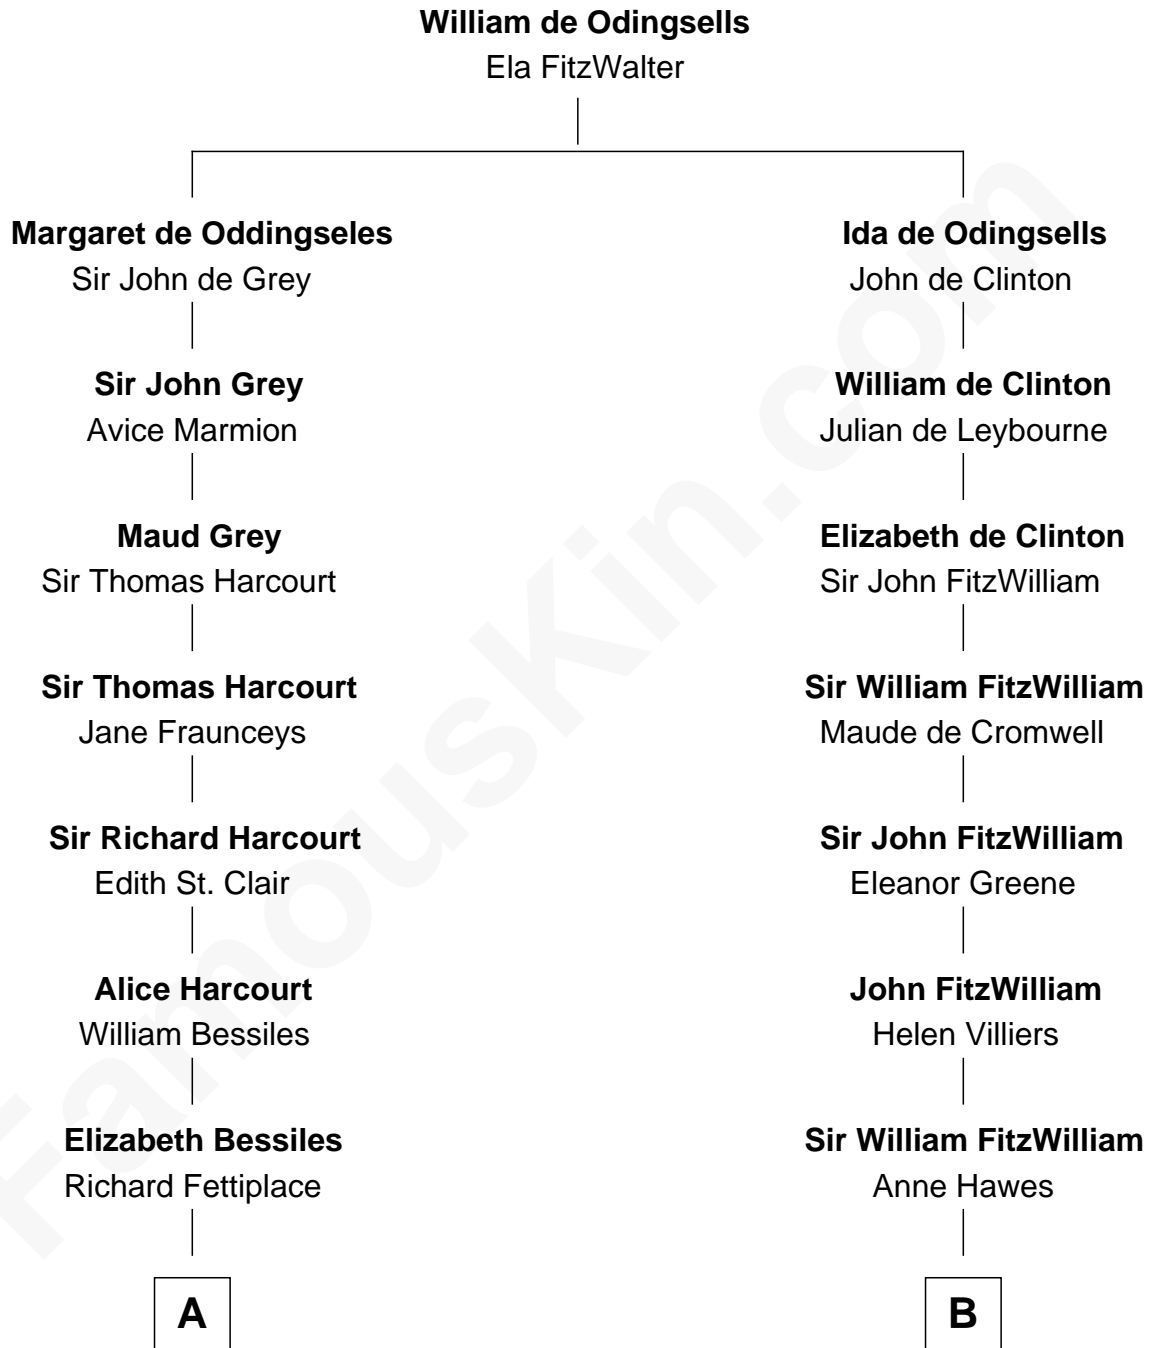

FamousKin.com Relationship Chart of

James Sherman

27th U.S. Vice-President

15th cousin 5 times removed of

Abigail (Smith) Adams

First Lady of President John Adams

C

—
Mary Augusta Barron

Stalham Williams

—
Frances Lucretia Williams

Richard Winslow Sherman

—
Mary Frances Sherman

Richard Updike Sherman

—
James Sherman

27th U.S. Vice-President

FamousKin.com