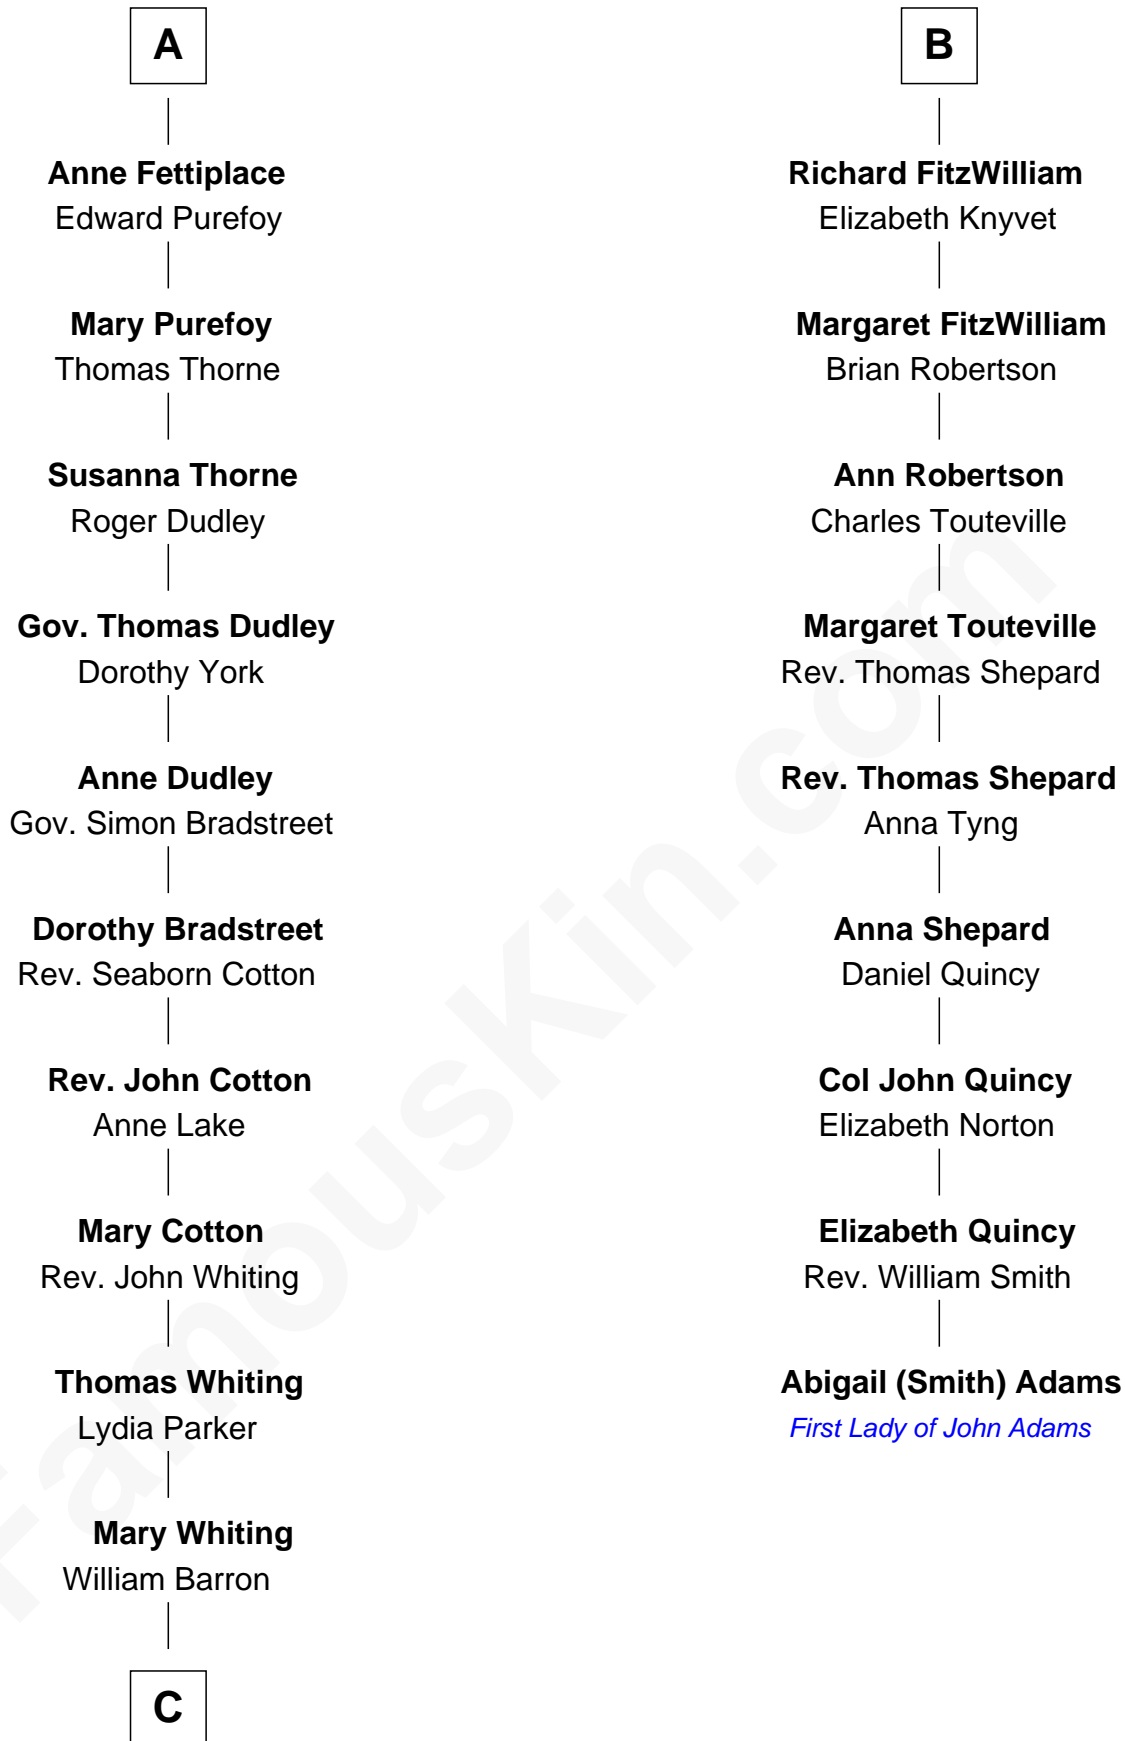

FamousKin.com Relationship Chart of

James Sherman

27th U.S. Vice-President

15th cousin 5 times removed of

Abigail (Smith) Adams

First Lady of President John Adams

C

—
Mary Augusta Barron

Stalham Williams

—
Frances Lucretia Williams

Richard Winslow Sherman

—
Mary Frances Sherman

Richard Updike Sherman

—
James Sherman

27th U.S. Vice-President

FamousKin.com