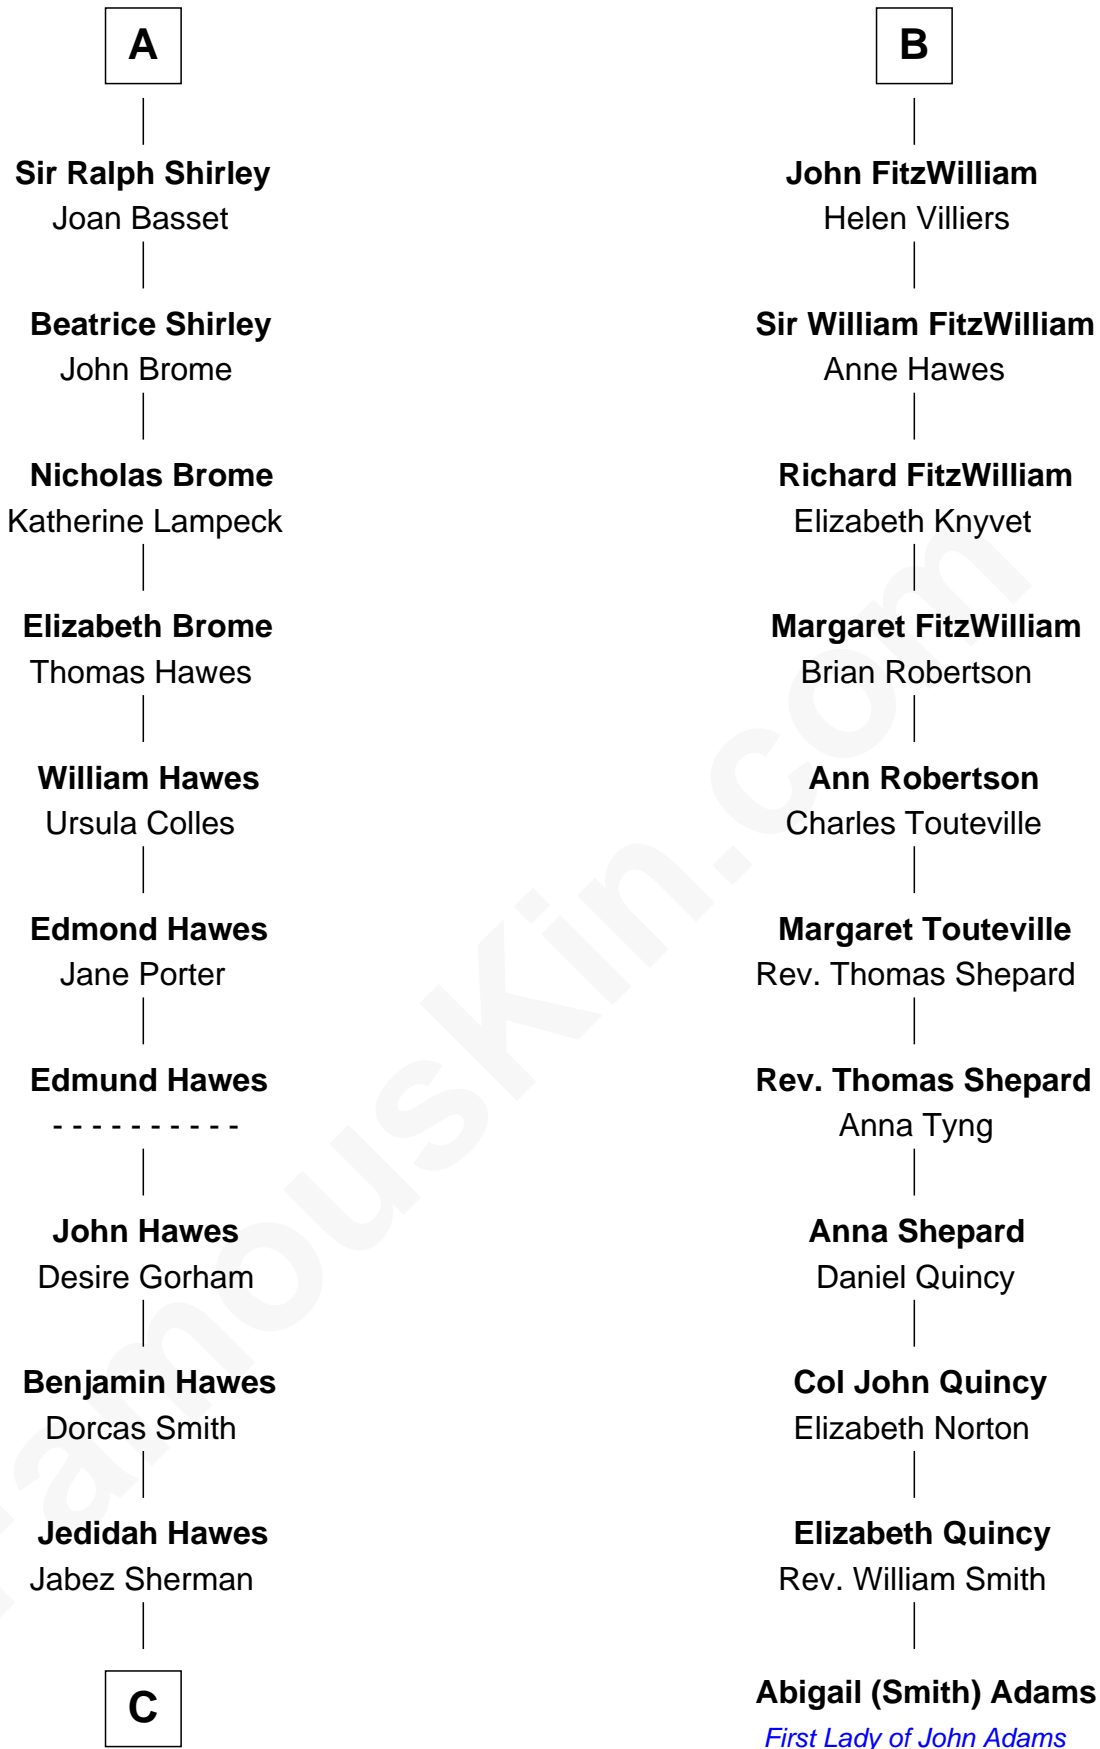

FamousKin.com Relationship Chart of

James Sherman

27th U.S. Vice-President

17th cousin 4 times removed of

Abigail (Smith) Adams

First Lady of President John Adams

Sir William Longespee

Ela of Salisbury

C

Prince Sherman

Sarah Sherman

Jahaziel Sherman

Nancy Winslow

Richard Winslow Sherman

Frances Lucretia Williams

Mary Frances Sherman