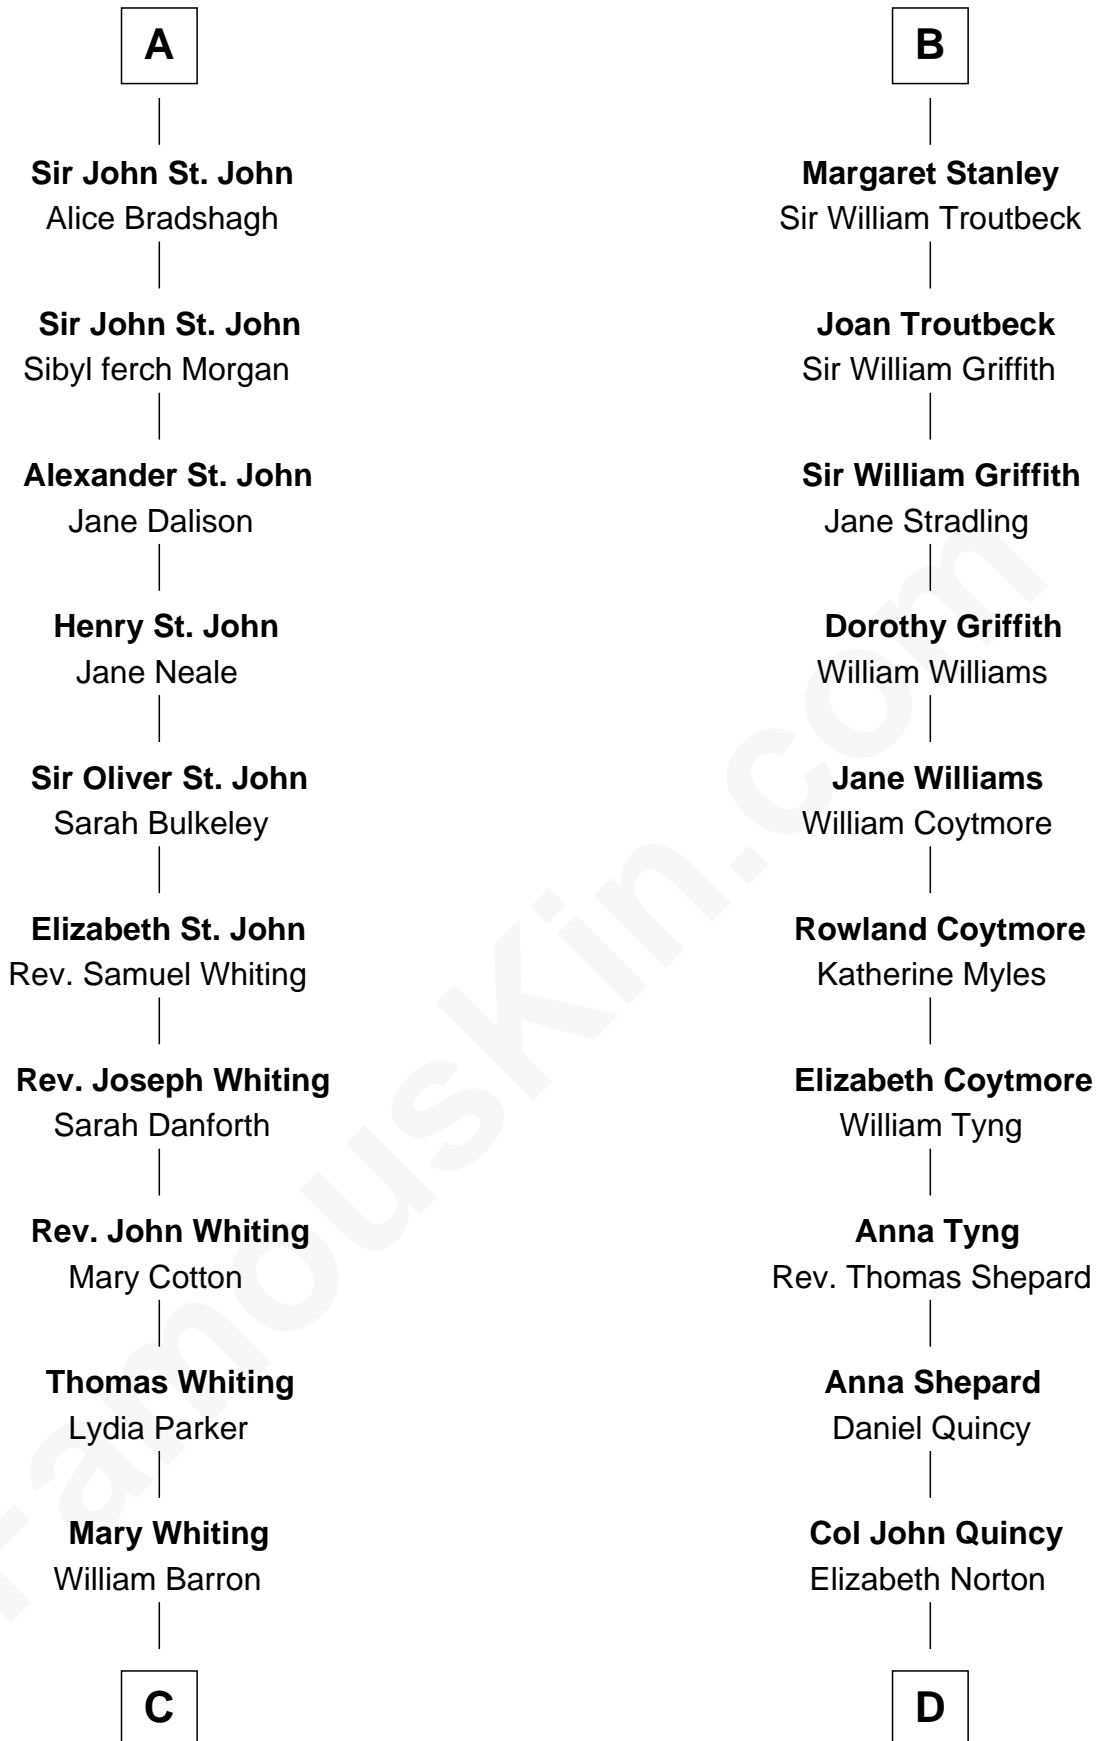

# FamousKin.com Relationship Chart of

**James Sherman**

*27th U.S. Vice-President*

18th cousin 2 times removed of

**Abigail (Smith) Adams**

*First Lady of President John Adams*

**C**

**Mary Augusta Barron**  
Stalham Williams

**Frances Lucretia Williams**  
Richard Winslow Sherman

**Mary Frances Sherman**  
Richard Updike Sherman

**James Sherman**  
*27th U.S. Vice-President*

**D**

**Elizabeth Quincy**  
Rev. William Smith

**Abigail (Smith) Adams**  
*First Lady of John Adams*