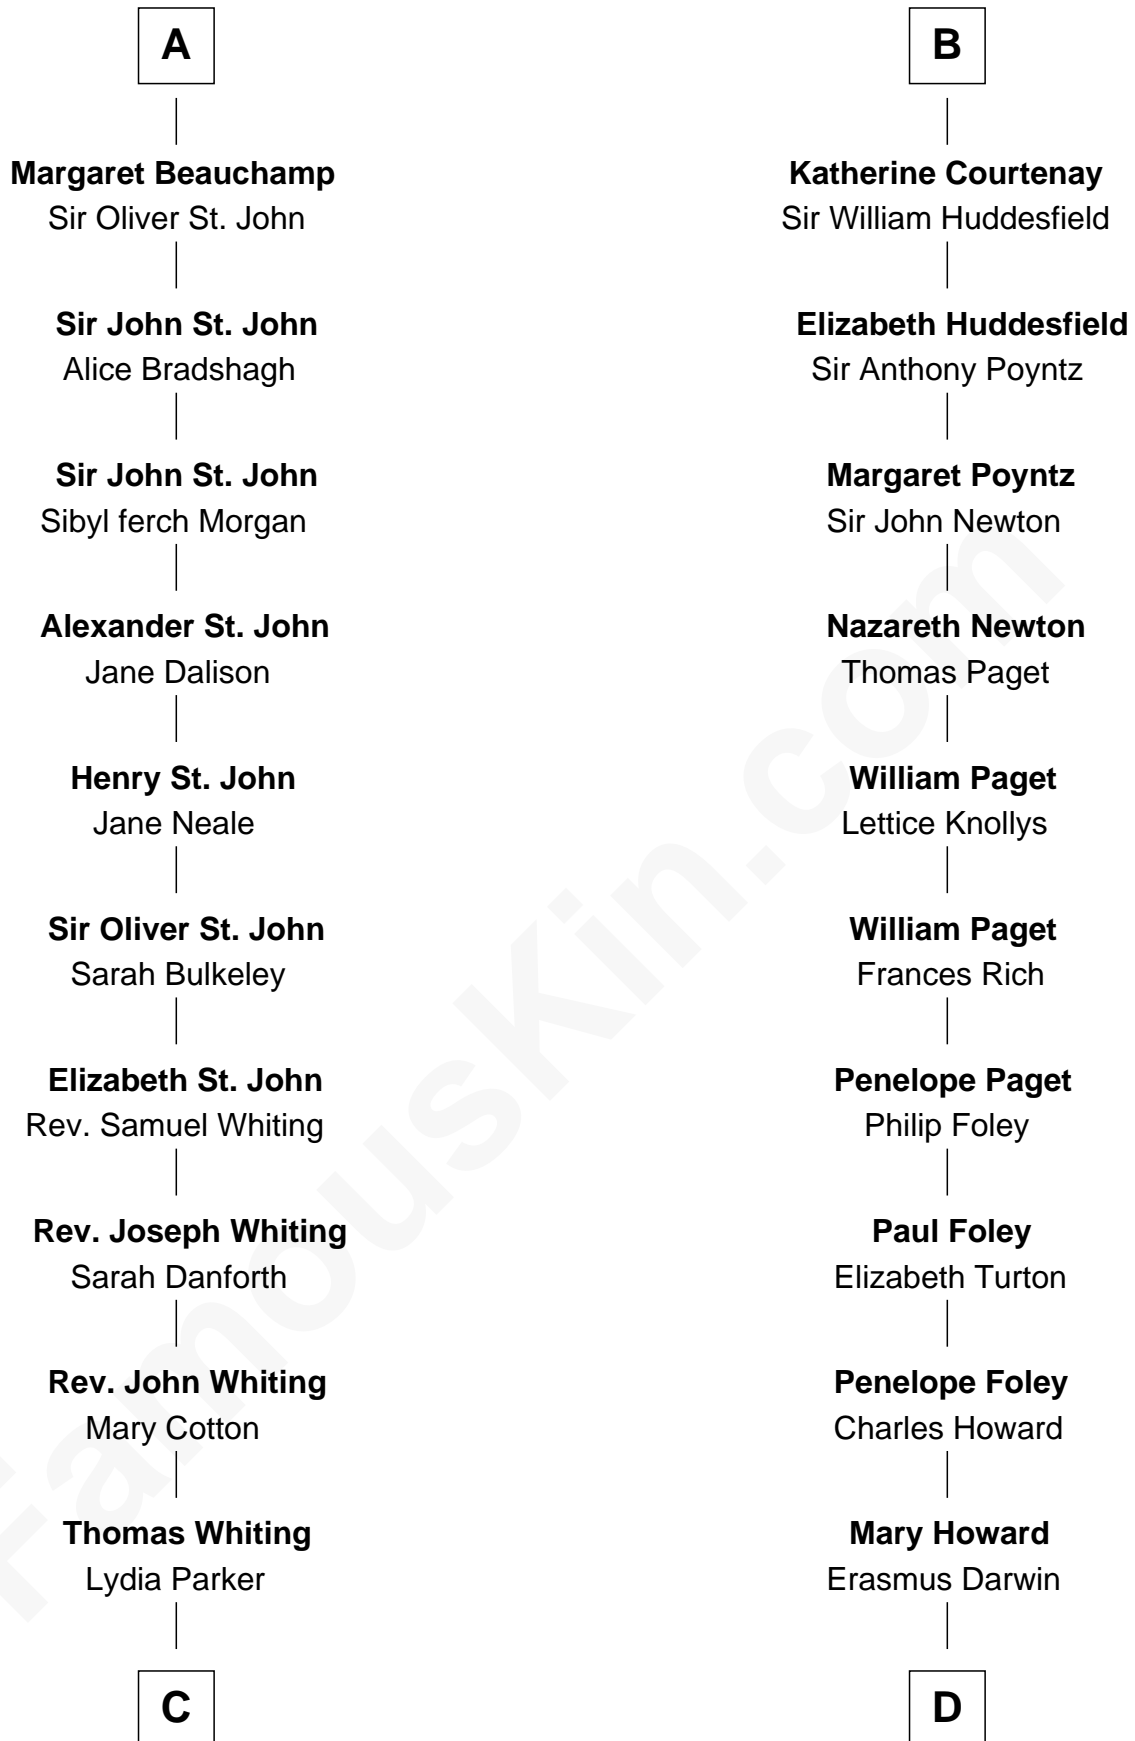

FamousKin.com Relationship Chart of

James Sherman

27th U.S. Vice-President

18th cousin 3 times removed of

Charles Darwin

Theory of Evolution

Sir Humphrey de Bohun

Maud of Eu

FamousKin.com