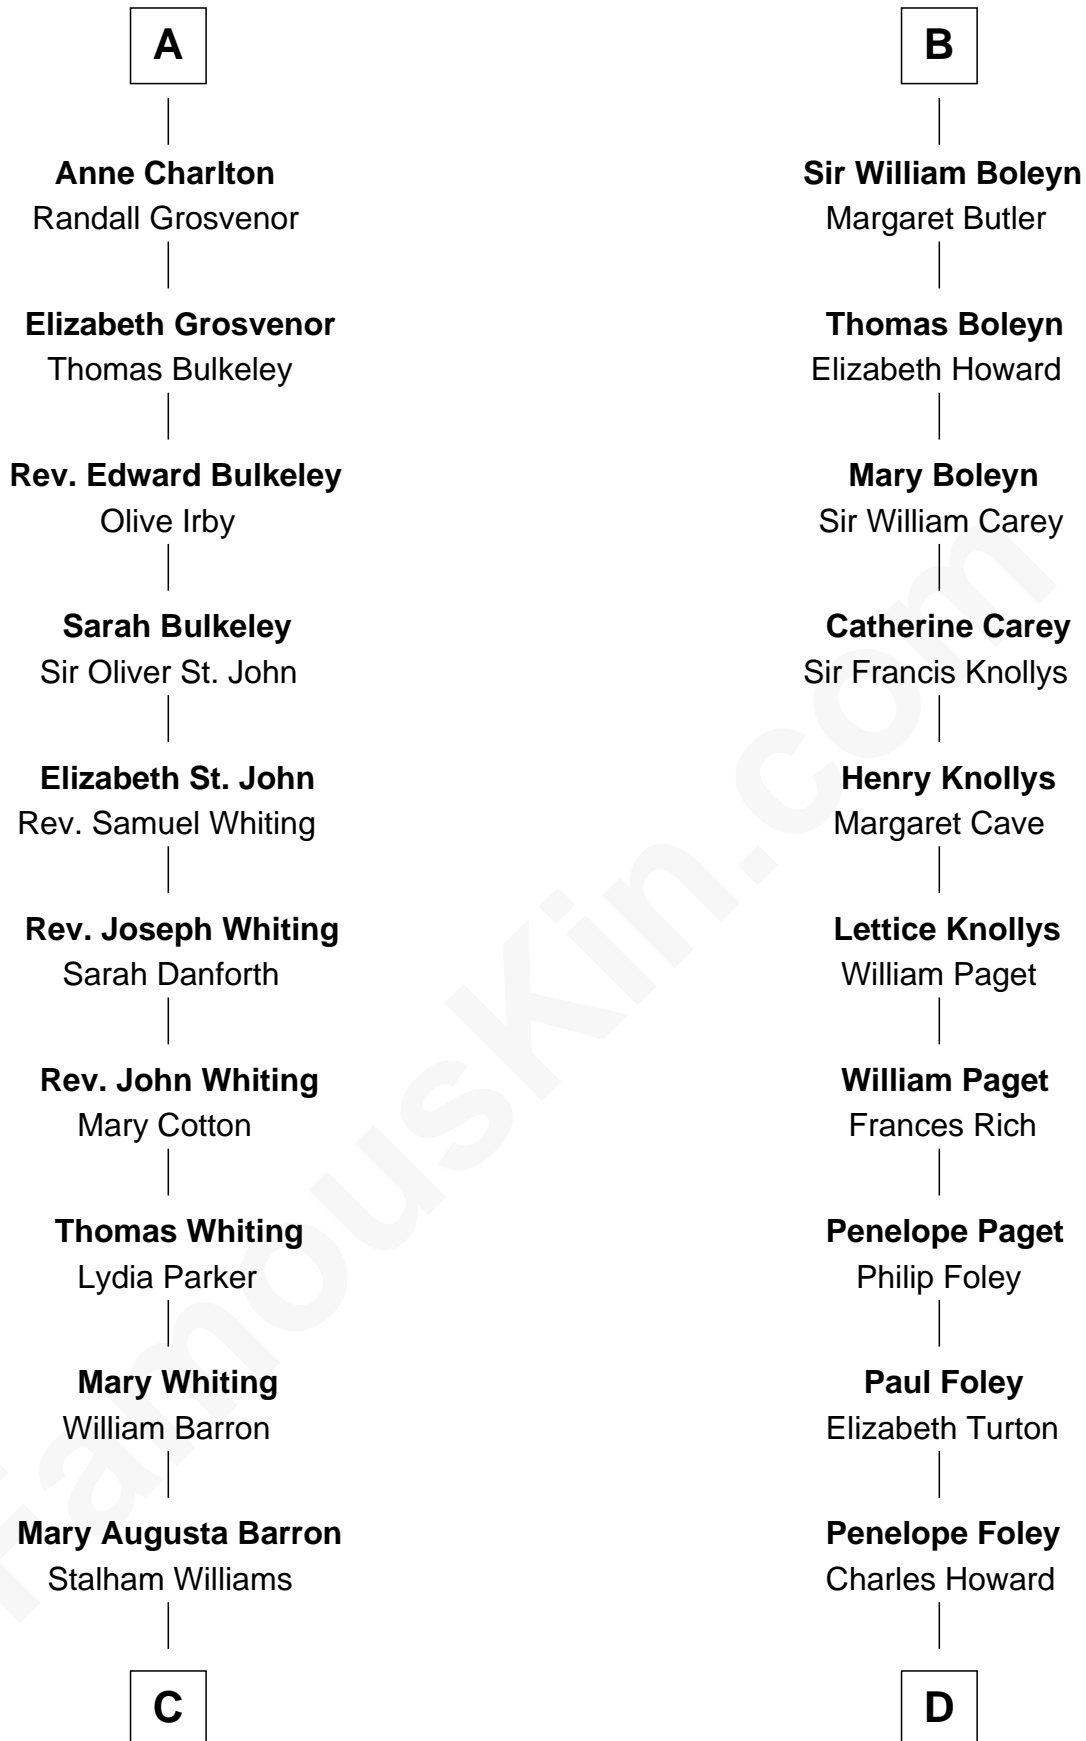

FamousKin.com Relationship Chart of

James Sherman

27th U.S. Vice-President

19th cousin of

Charles Darwin

Theory of Evolution

Sir Roger de Somery

Nichole d'Aubenev

Richard Charlton
Elizabeth Mainwaring

A

Joan de Somery
John IV le Strange

Hawise le Strange
Robert de Felton

Sir John de Felton
Sibyl - - - - -

Sir Thomas de Felton
Joan Walkfare

Eleanor de Felton
Sir Thomas Hoo

Sir Thomas Hoo
Elizabeth Wychingham

Anne Hoo
Sir Geoffrey Boleyn

B

C

Frances Lucretia Williams
Richard Winslow Sherman

Mary Frances Sherman
Richard Updike Sherman

James Sherman
27th U.S. Vice-President

D

Mary Howard
Erasmus Darwin

Dr. Robert Waring Darwin
Susanna Wedgwood

Charles Darwin
Theory of Evolution

FamousKin.com