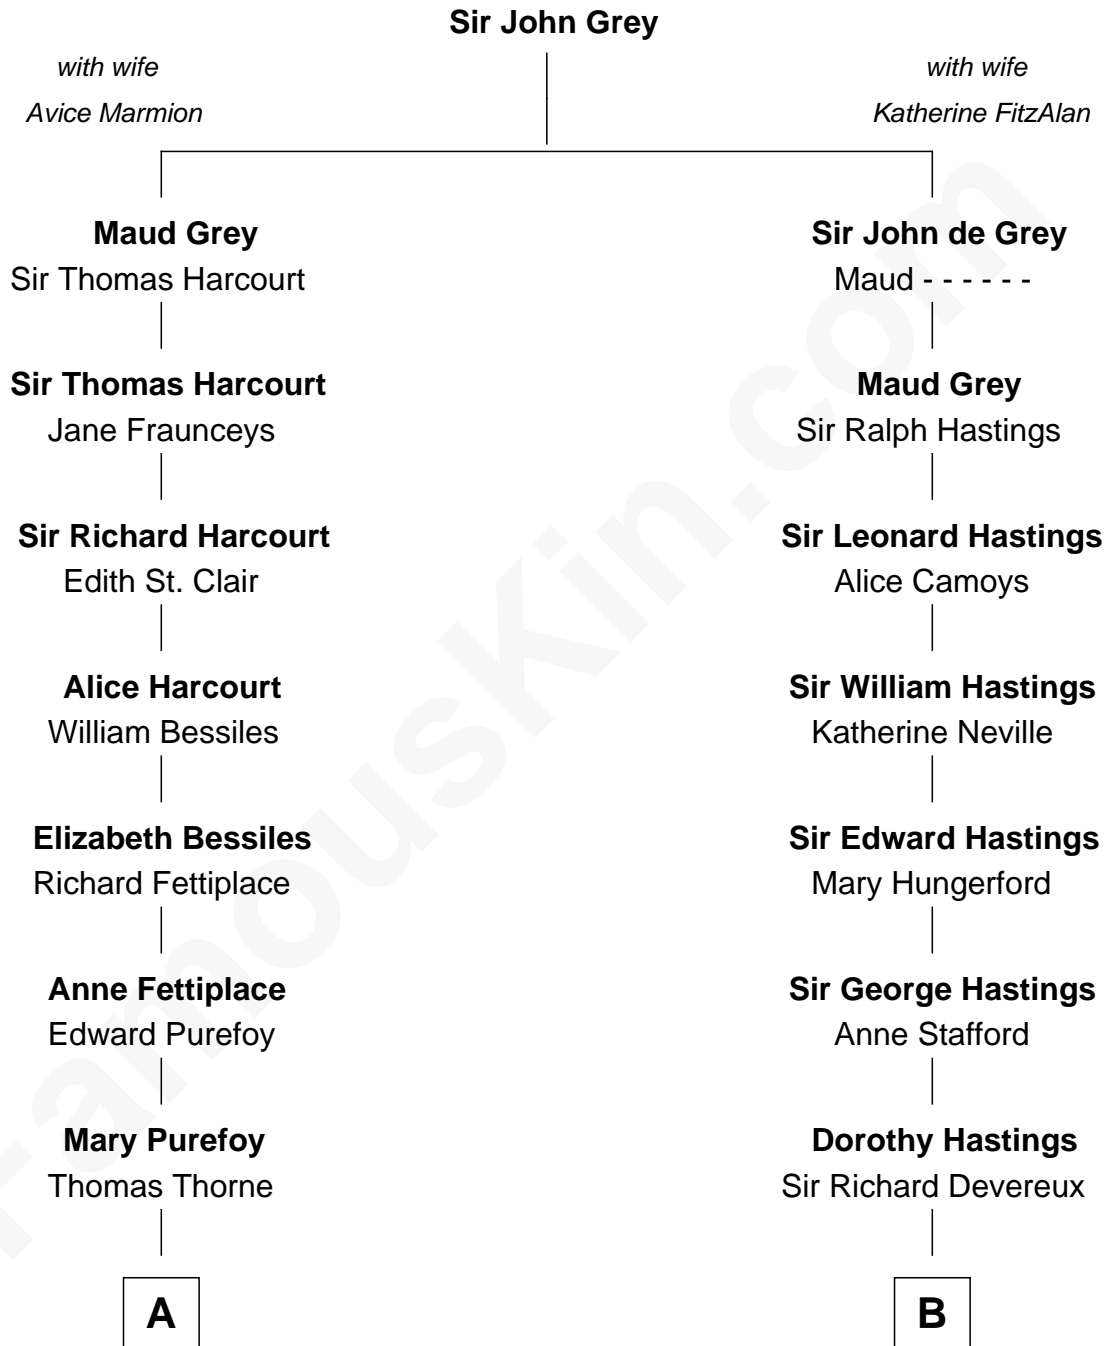

FamousKin.com Relationship Chart of

James Sherman

27th U.S. Vice-President

16th cousin 2 times removed of

Charles Darwin

Theory of Evolution

C

—
Mary Frances Sherman
Richard Updike Sherman

—
James Sherman
27th U.S. Vice-President

FamousKin.com