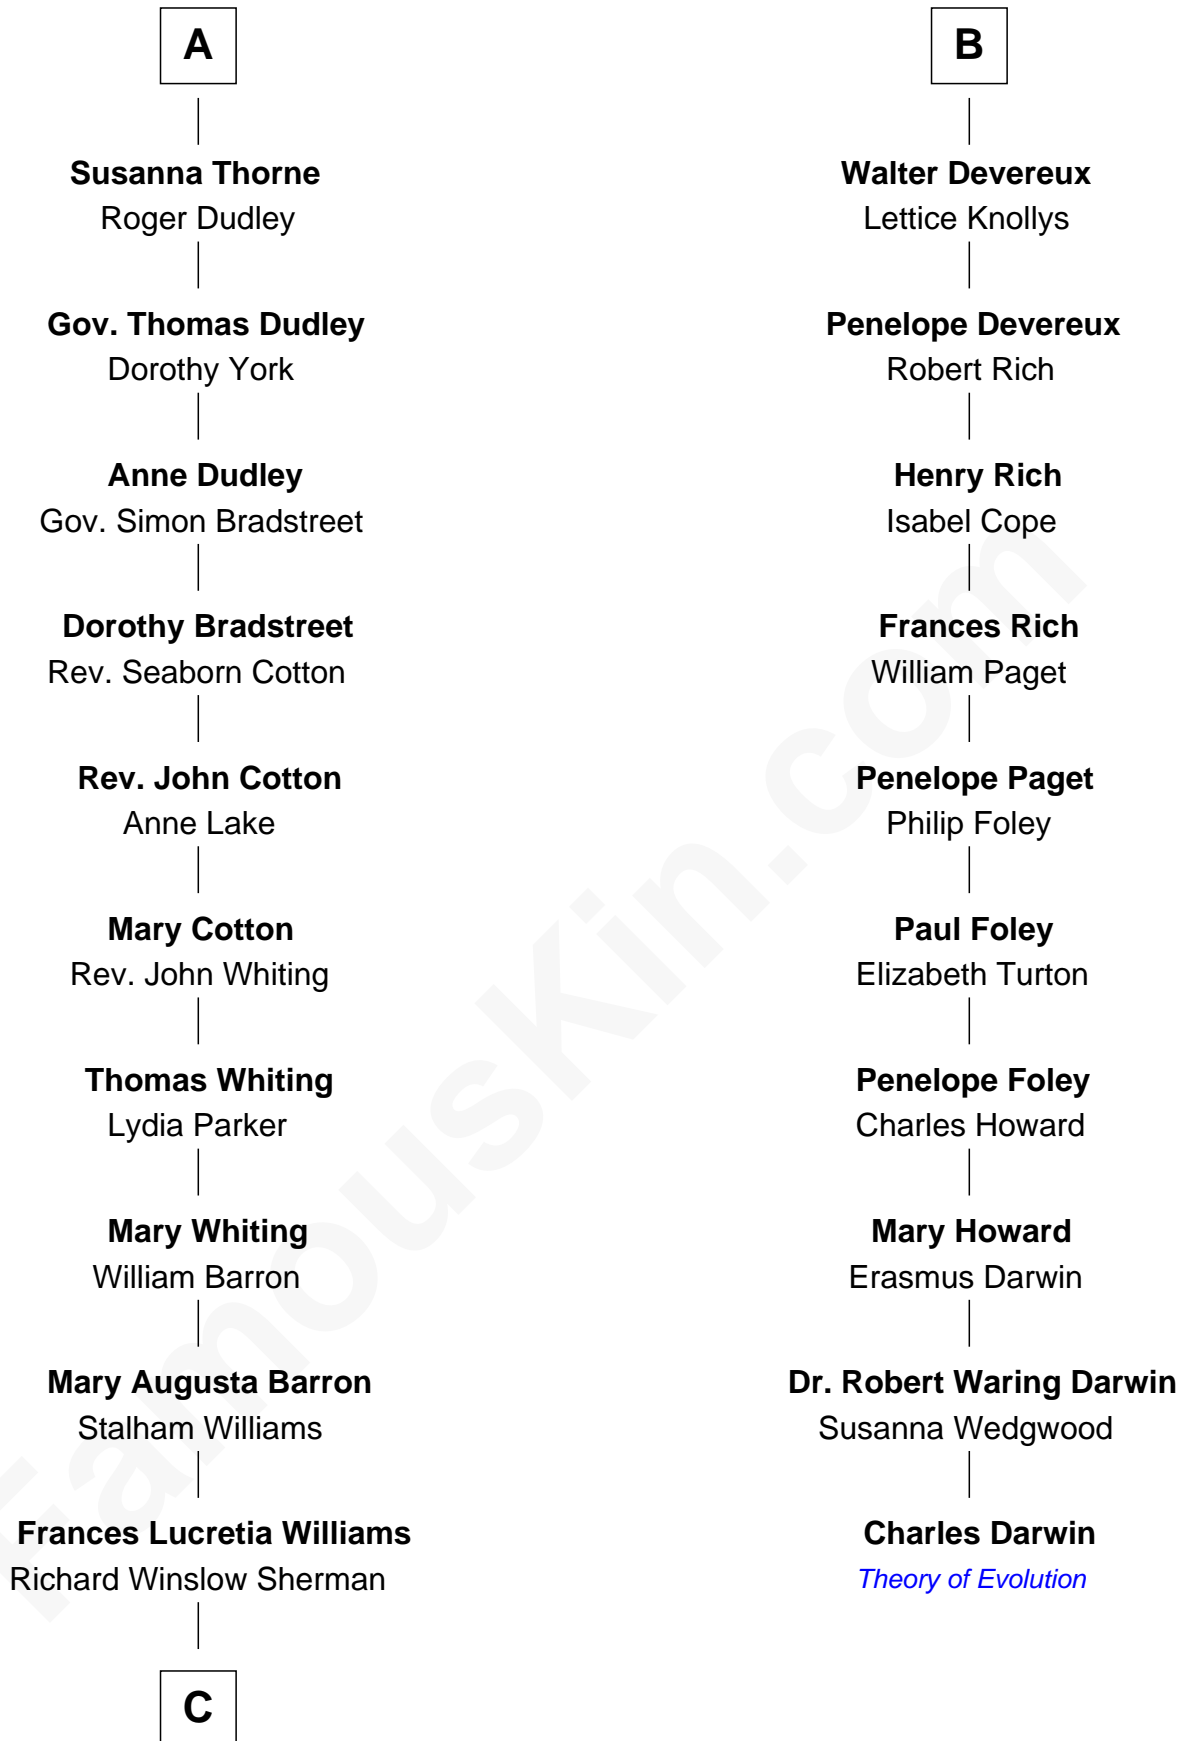

FamousKin.com Relationship Chart of

James Sherman

27th U.S. Vice-President

16th cousin 2 times removed of

Charles Darwin

Theory of Evolution

C

—
Mary Frances Sherman
Richard Updike Sherman

—
James Sherman
27th U.S. Vice-President

FamousKin.com