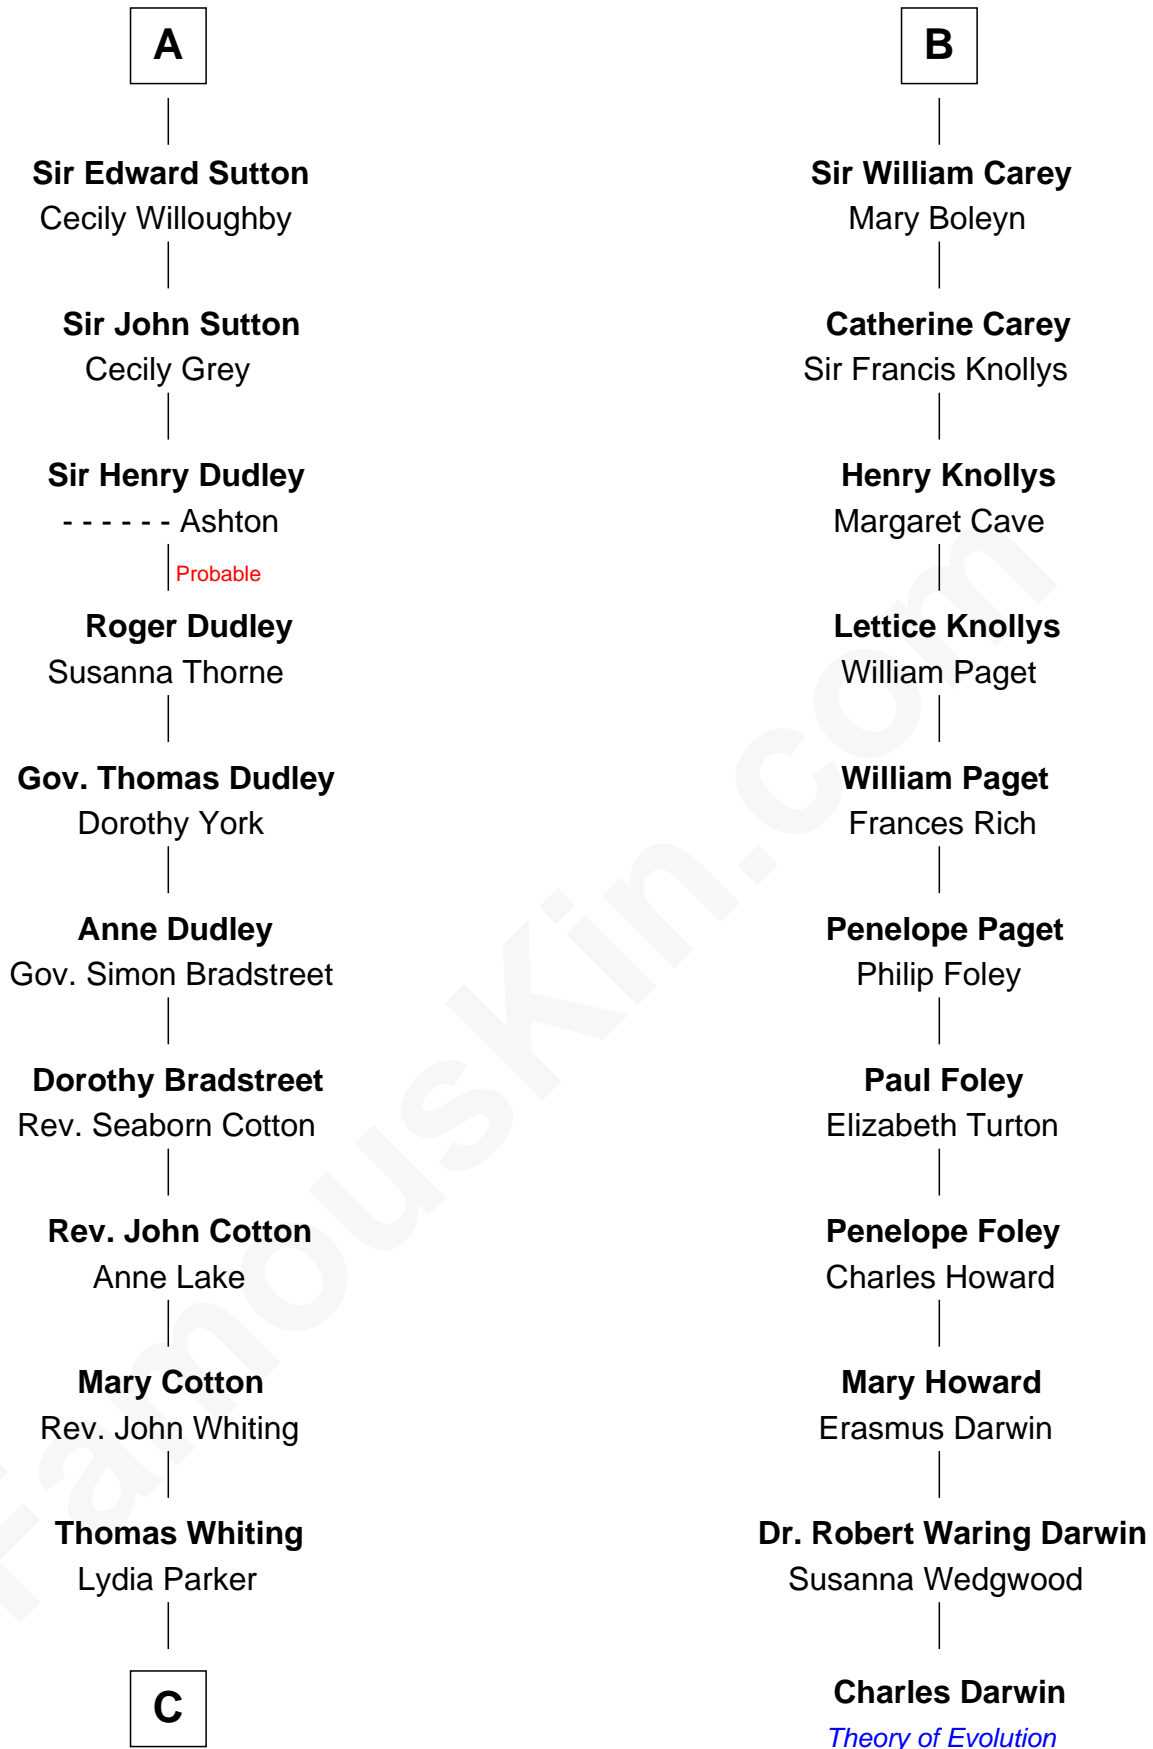

FamousKin.com Relationship Chart of

James Sherman

27th U.S. Vice-President

17th cousin 4 times removed of

Charles Darwin

Theory of Evolution

Sir Hugh le Despencer

Isabella de Beauchamp

Eleanor de Clare

Elizabeth le Despencer

Maurice de Berkeley

Thomas de Berkeley

Margaret de Lisle

Elizabeth de Berkeley

Richard de Beauchamp

Eleanor Beauchamp

Edmund Beaufort

Eleanor Beaufort

Sir Robert Spencer

Margaret Spencer

Sir Thomas Carey

B

C

—
Mary Whiting
William Barron

—
Mary Augusta Barron
Stalham Williams

—
Frances Lucretia Williams
Richard Winslow Sherman

—
Mary Frances Sherman
Richard Updike Sherman

—
James Sherman
27th U.S. Vice-President

FamousKin.com