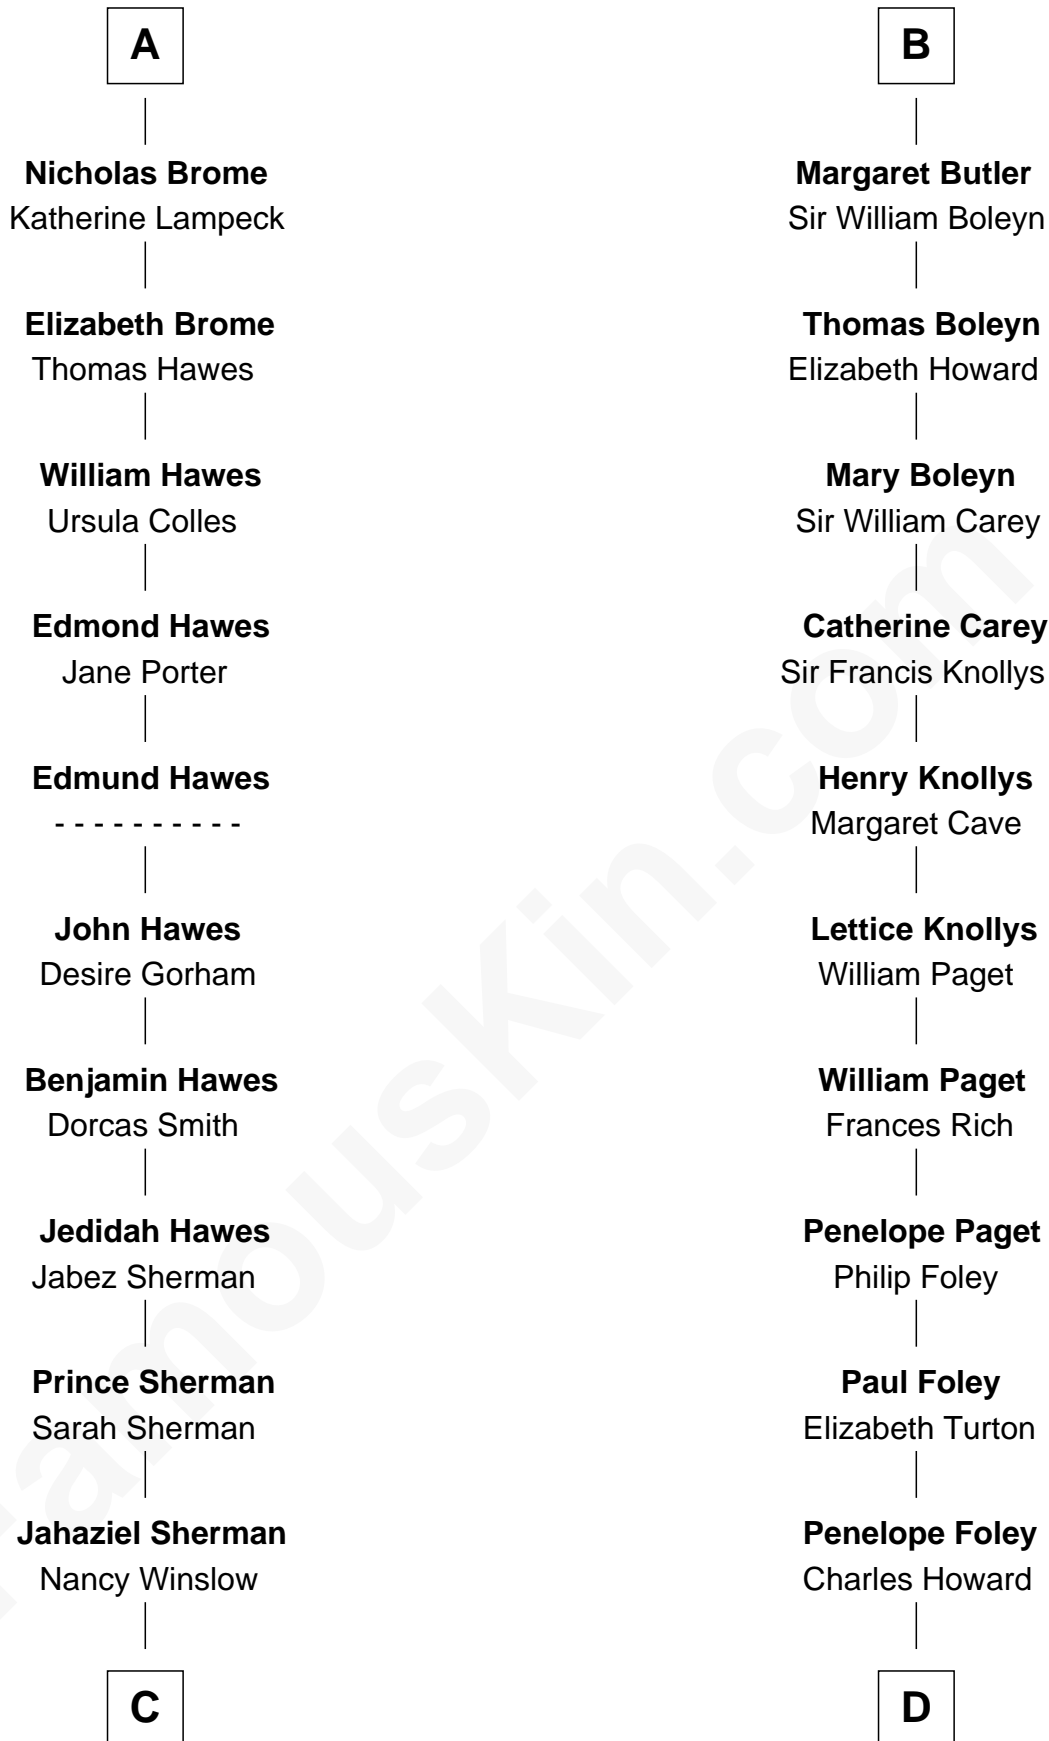

FamousKin.com Relationship Chart of

James Sherman

27th U.S. Vice-President

19th cousin of

Charles Darwin

Theory of Evolution

William de Aubeney

Isabel - - - - -

Isabel de Aubeney

Sir Robert de Ros

Mary de Ros

William de Brewes

Sir Peter de Brewes

Agnes de Clifford

Sir Peter de Brewes

Joan Howard

Sir Robert de Ros

William de Ros

Maude de Vaux

Sir William de Ros

Margery de Badlesmere

Maud de Roos

John de Welles

Anne de Welles

James Butler

James Butler

Joan Beauchamp

Sir Thomas Butler

Anne Hankeford

B

FamousKin.com