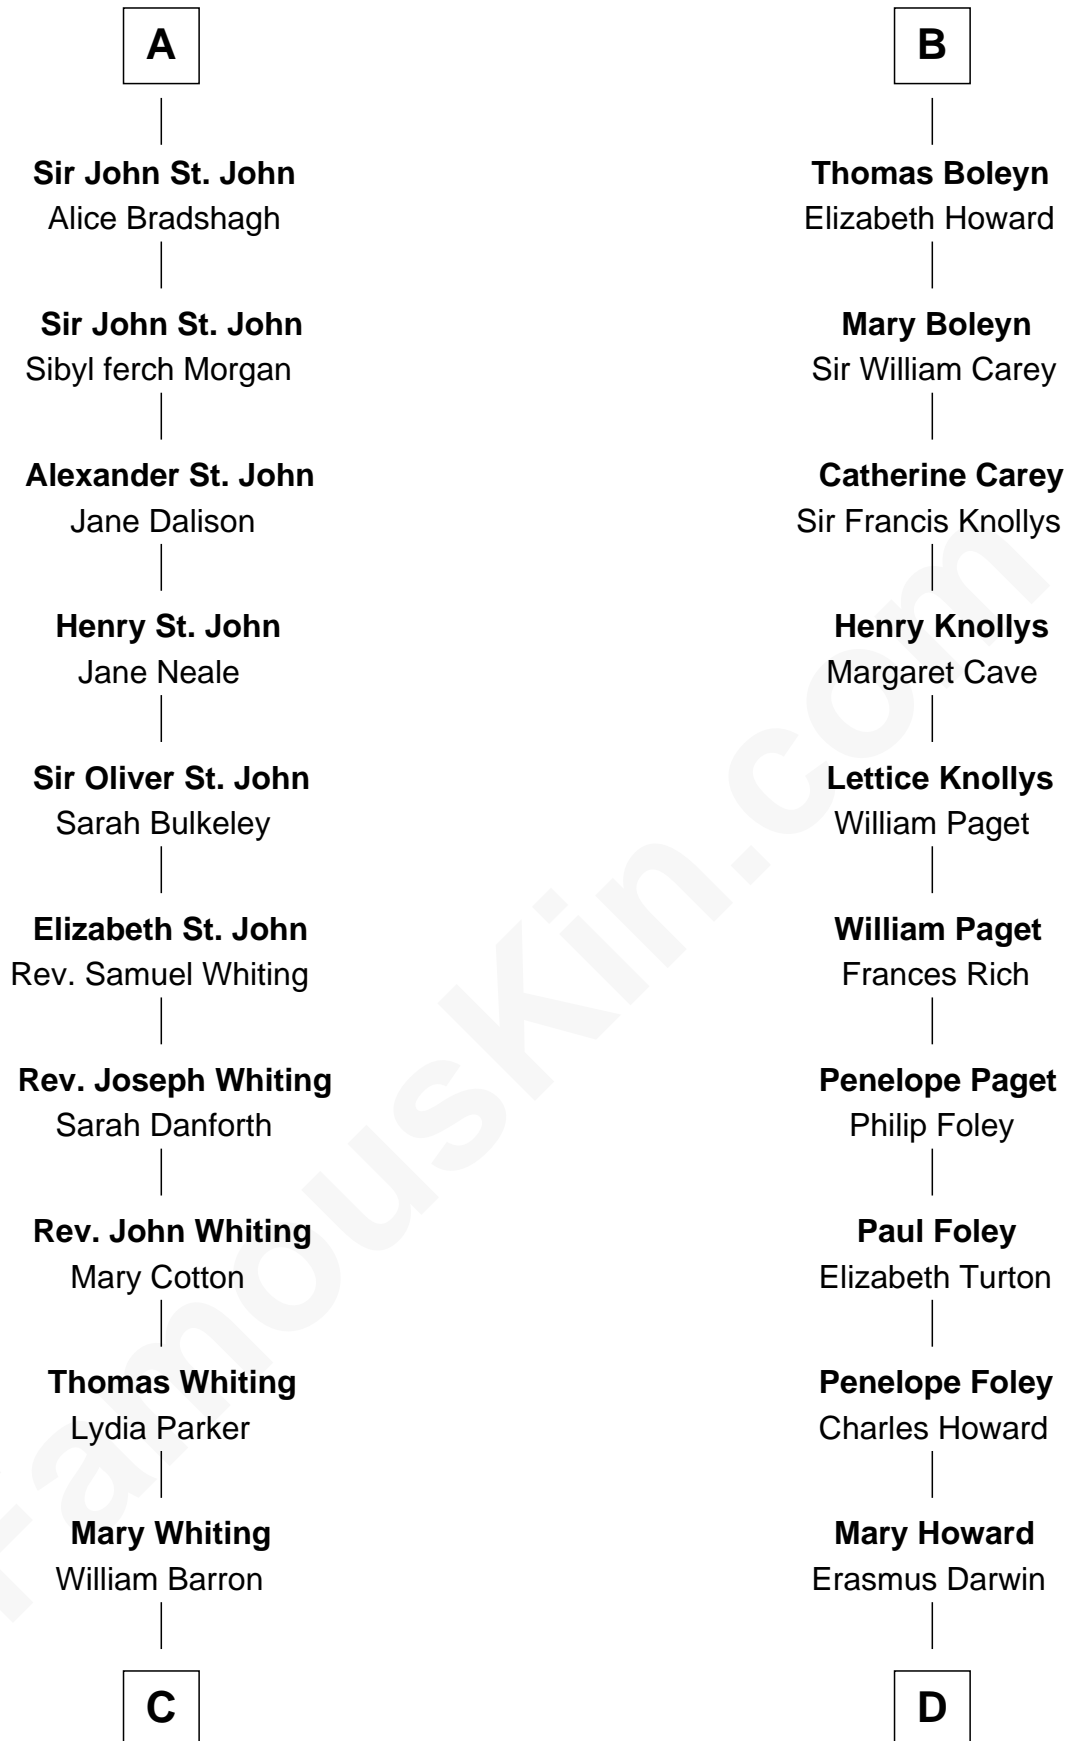

FamousKin.com Relationship Chart of

James Sherman

27th U.S. Vice-President

18th cousin 2 times removed of

Charles Darwin

Theory of Evolution

FamousKin.com