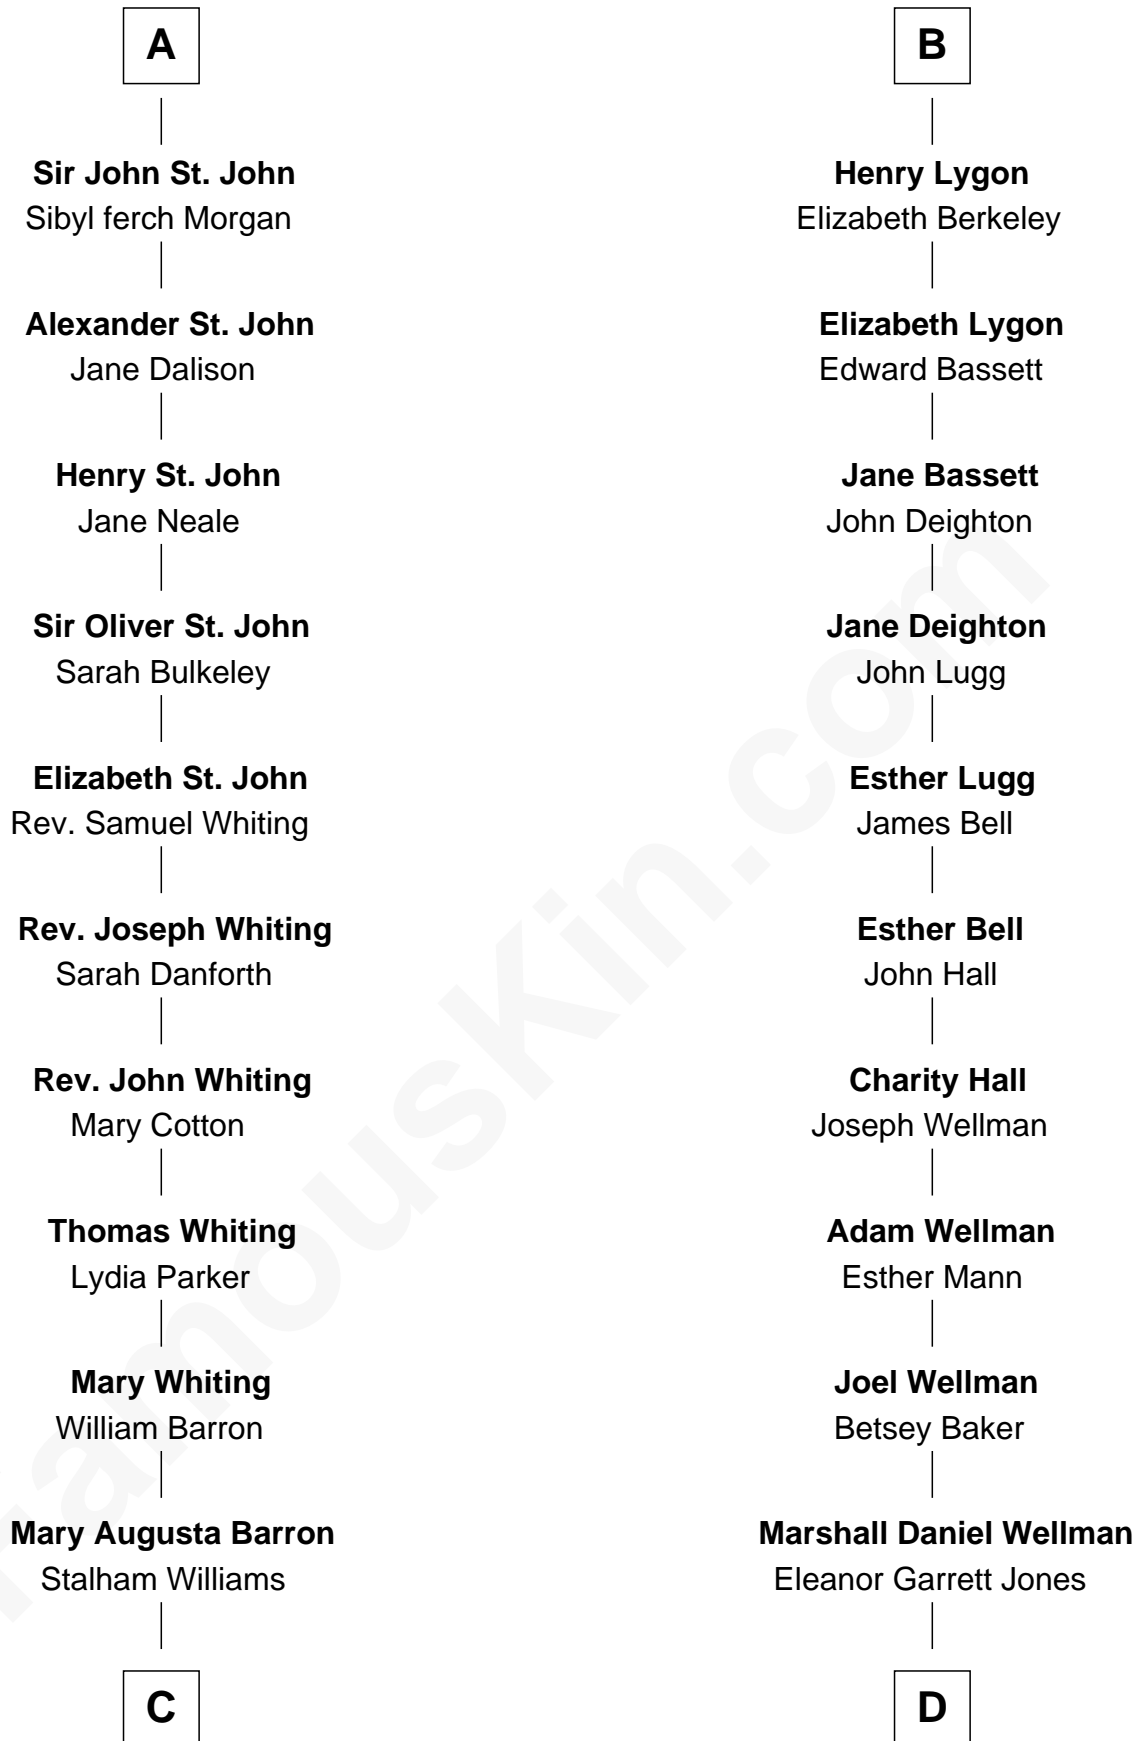

# FamousKin.com Relationship Chart of

**James Sherman**

*27th U.S. Vice-President*

18th cousin 1 time removed of

**Jack London**

*Author of "The Call of the Wild"*

**Sir Walter de Beauchamp**

Alice de Tony

**C**

**Frances Lucretia Williams**

Richard Winslow Sherman

**Mary Frances Sherman**

Richard Updike Sherman

**James Sherman**

*27th U.S. Vice-President*

**D**