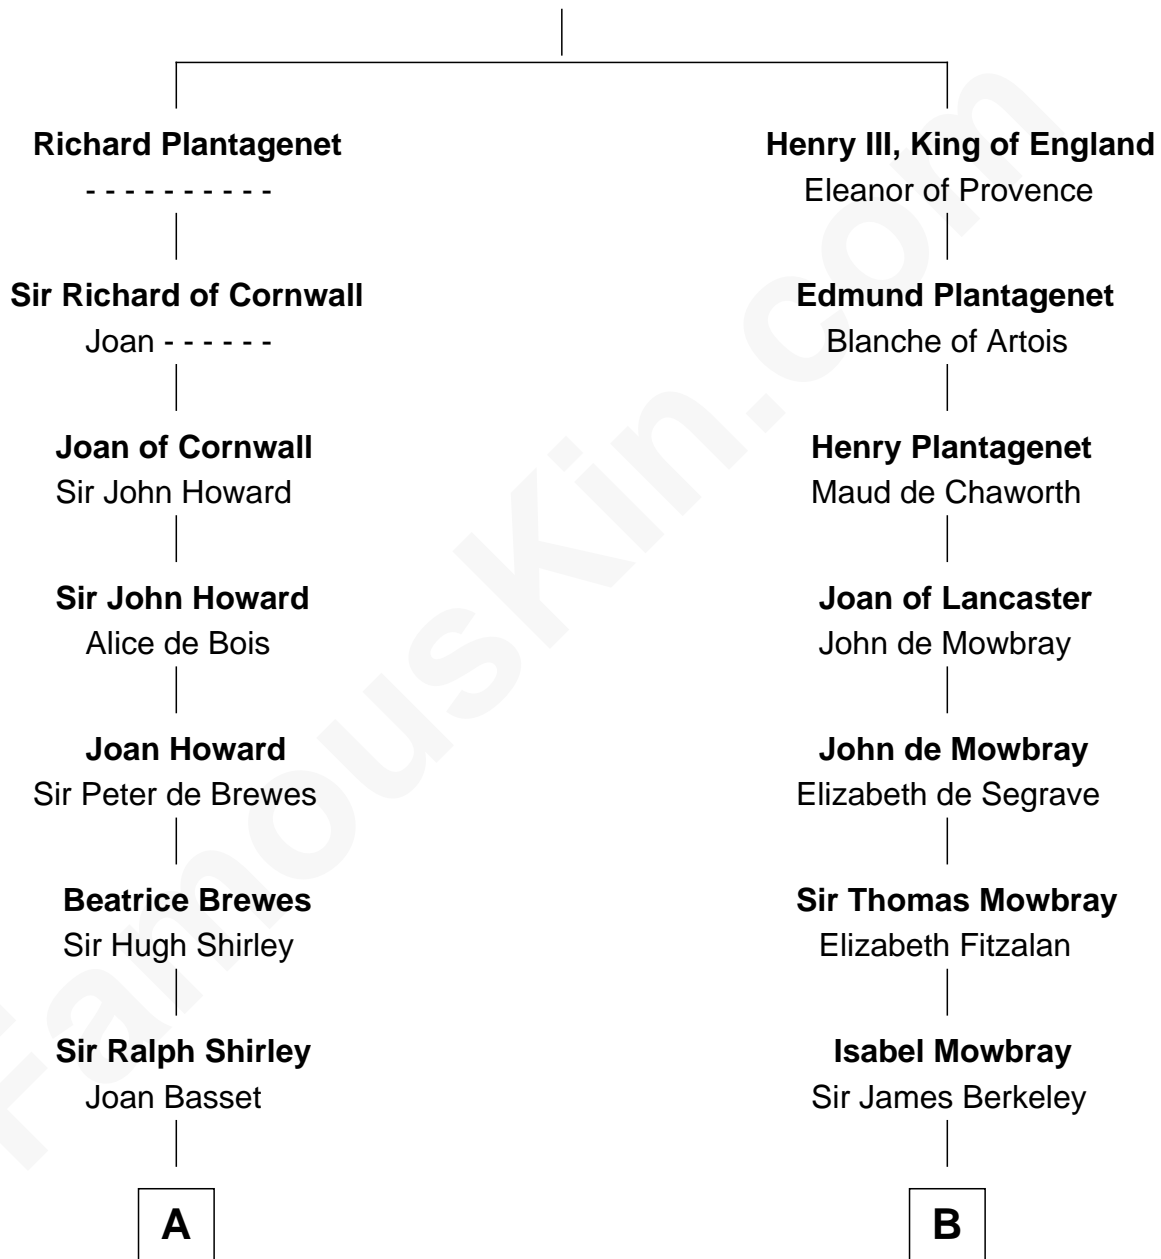

FamousKin.com Relationship Chart of

James Sherman

27th U.S. Vice-President

20th cousin 1 time removed of

Jack London

Author of "The Call of the Wild"

John, King of England
Isabelle of Angoulême

C

Jahaziel Sherman

Nancy Winslow

Richard Winslow Sherman

Frances Lucretia Williams

Mary Frances Sherman

Richard Updike Sherman

James Sherman

27th U.S. Vice-President