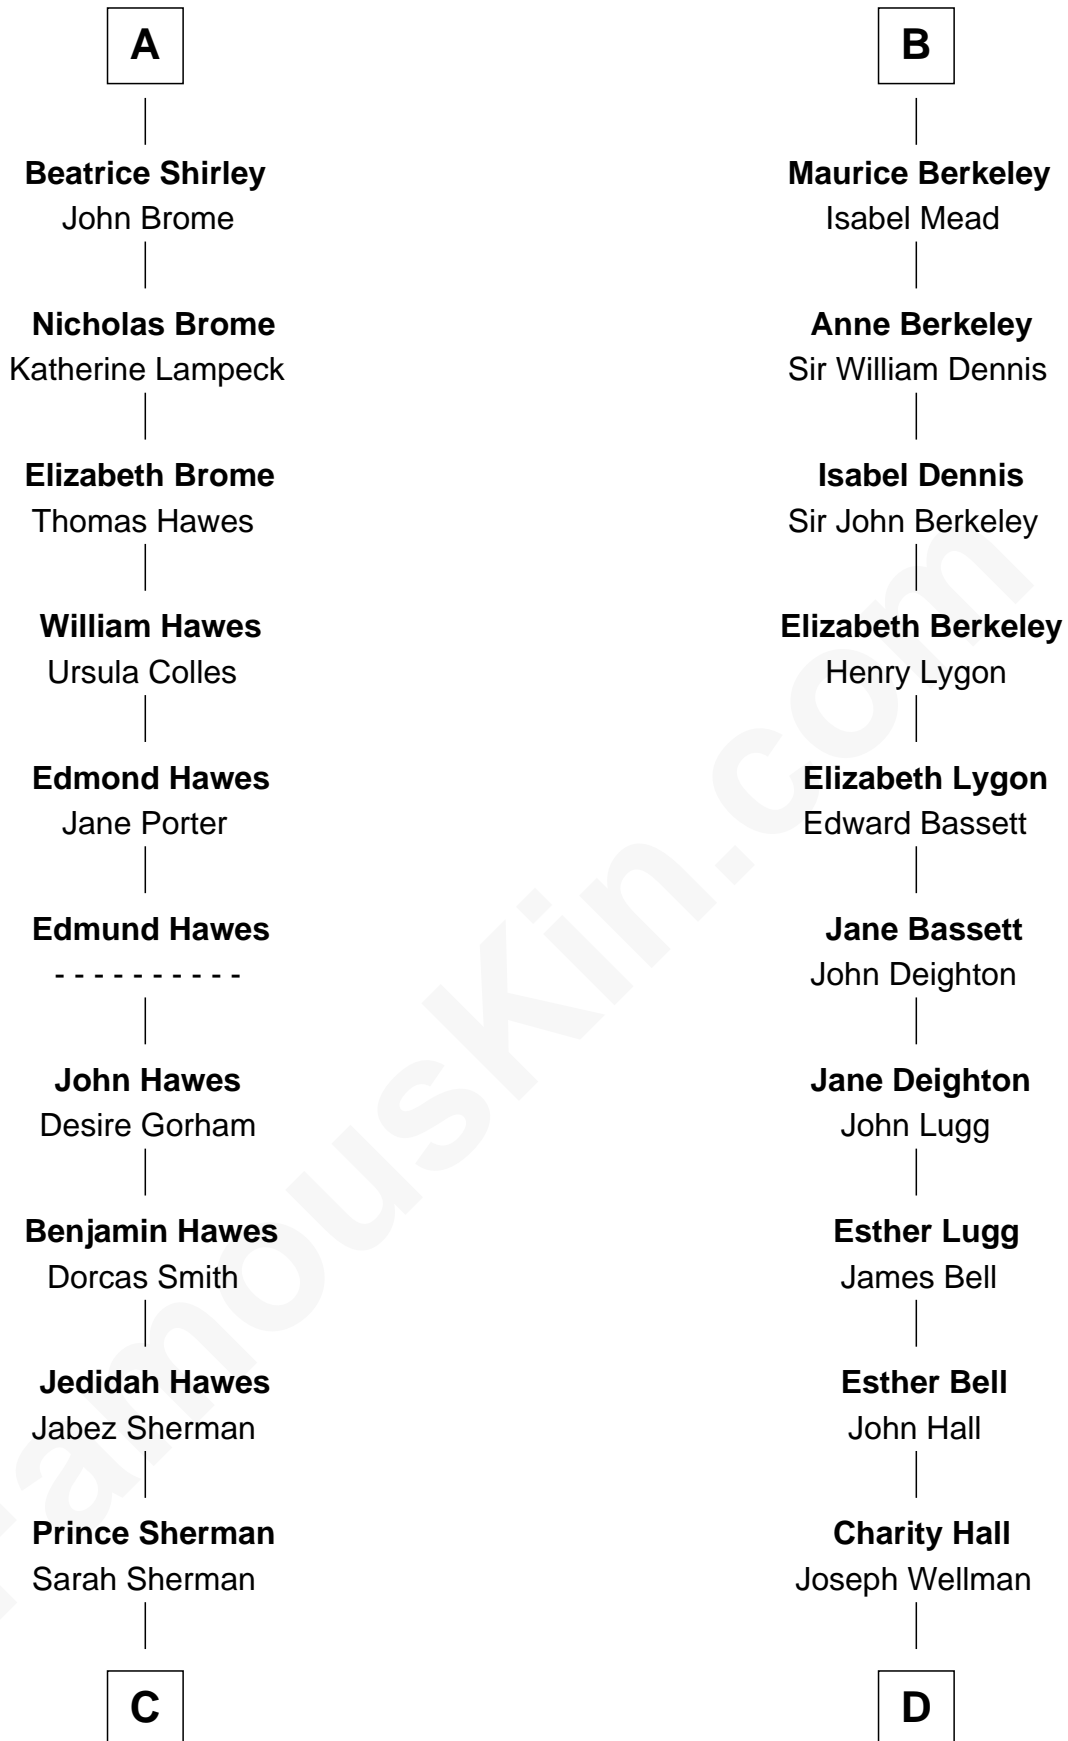

FamousKin.com Relationship Chart of

James Sherman

27th U.S. Vice-President

20th cousin 1 time removed of

Jack London

Author of "The Call of the Wild"

John, King of England
Isabelle of Angoulême

C

Jahaziel Sherman

Nancy Winslow

Richard Winslow Sherman

Frances Lucretia Williams

Mary Frances Sherman

Richard Updike Sherman

James Sherman

27th U.S. Vice-President