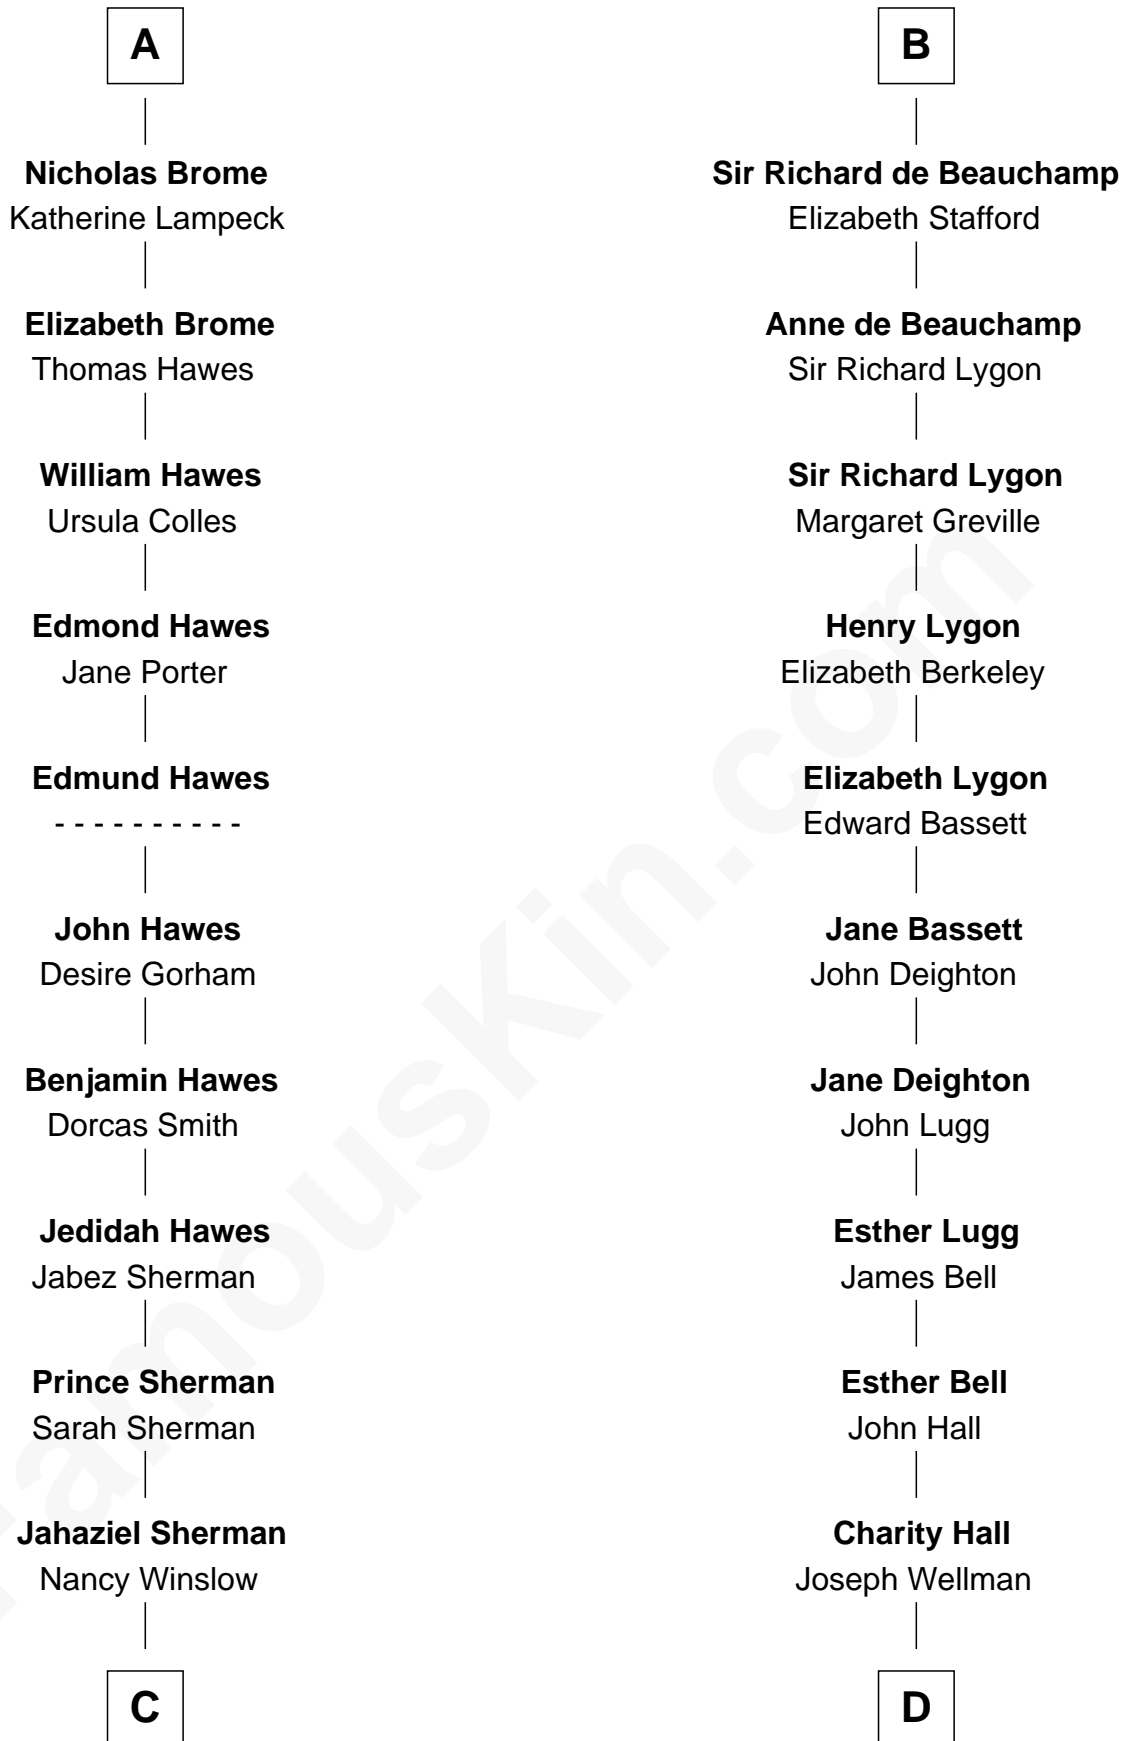

FamousKin.com Relationship Chart of

James Sherman

27th U.S. Vice-President

19th cousin 2 times removed of

Jack London

Author of "The Call of the Wild"

Sir James de Audley

Ela Longespee

Margaret Despencer

Sir Edmund Ferrers

Ellen Roche

Margaret Ferrers

John de Beauchamp

B

C

Richard Winslow Sherman

Frances Lucretia Williams

Mary Frances Sherman

Richard Updike Sherman

James Sherman

27th U.S. Vice-President

D

Adam Wellman

Esther Mann