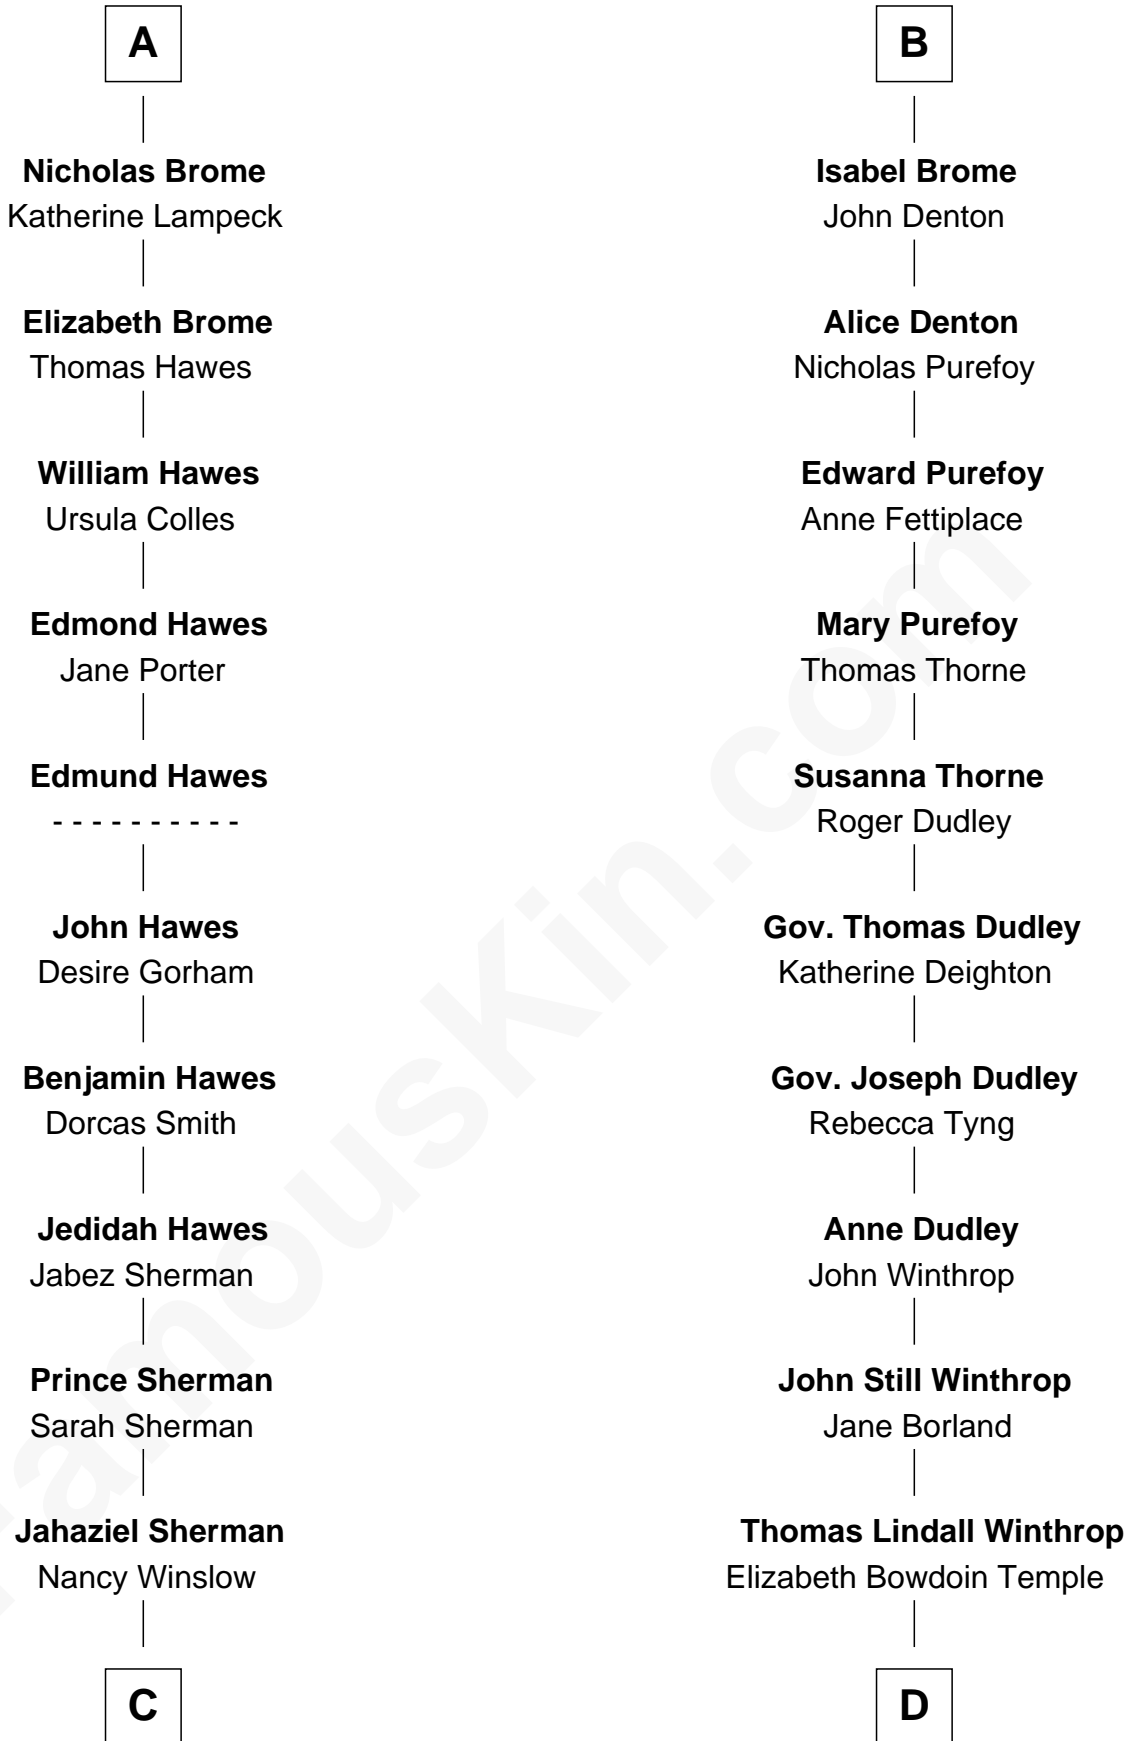

FamousKin.com Relationship Chart of

James Sherman

27th U.S. Vice-President

19th cousin 2 times removed of

John Kerry

68th U.S. Secretary of State

Richard Plantagenet

C

Richard Winslow Sherman
Frances Lucretia Williams

Mary Frances Sherman
Richard Updike Sherman

James Sherman
27th U.S. Vice-President

D

Robert Charles Winthrop
Elizabeth Cabot Blanchard

Robert Charles Winthrop
Elizabeth Mason

Margaret Tyndal Winthrop
James Grant Forbes

Rosemary Isabel Forbes
Richard John Kerry

John Kerry
68th U.S. Secretary of State

FamousKin.com