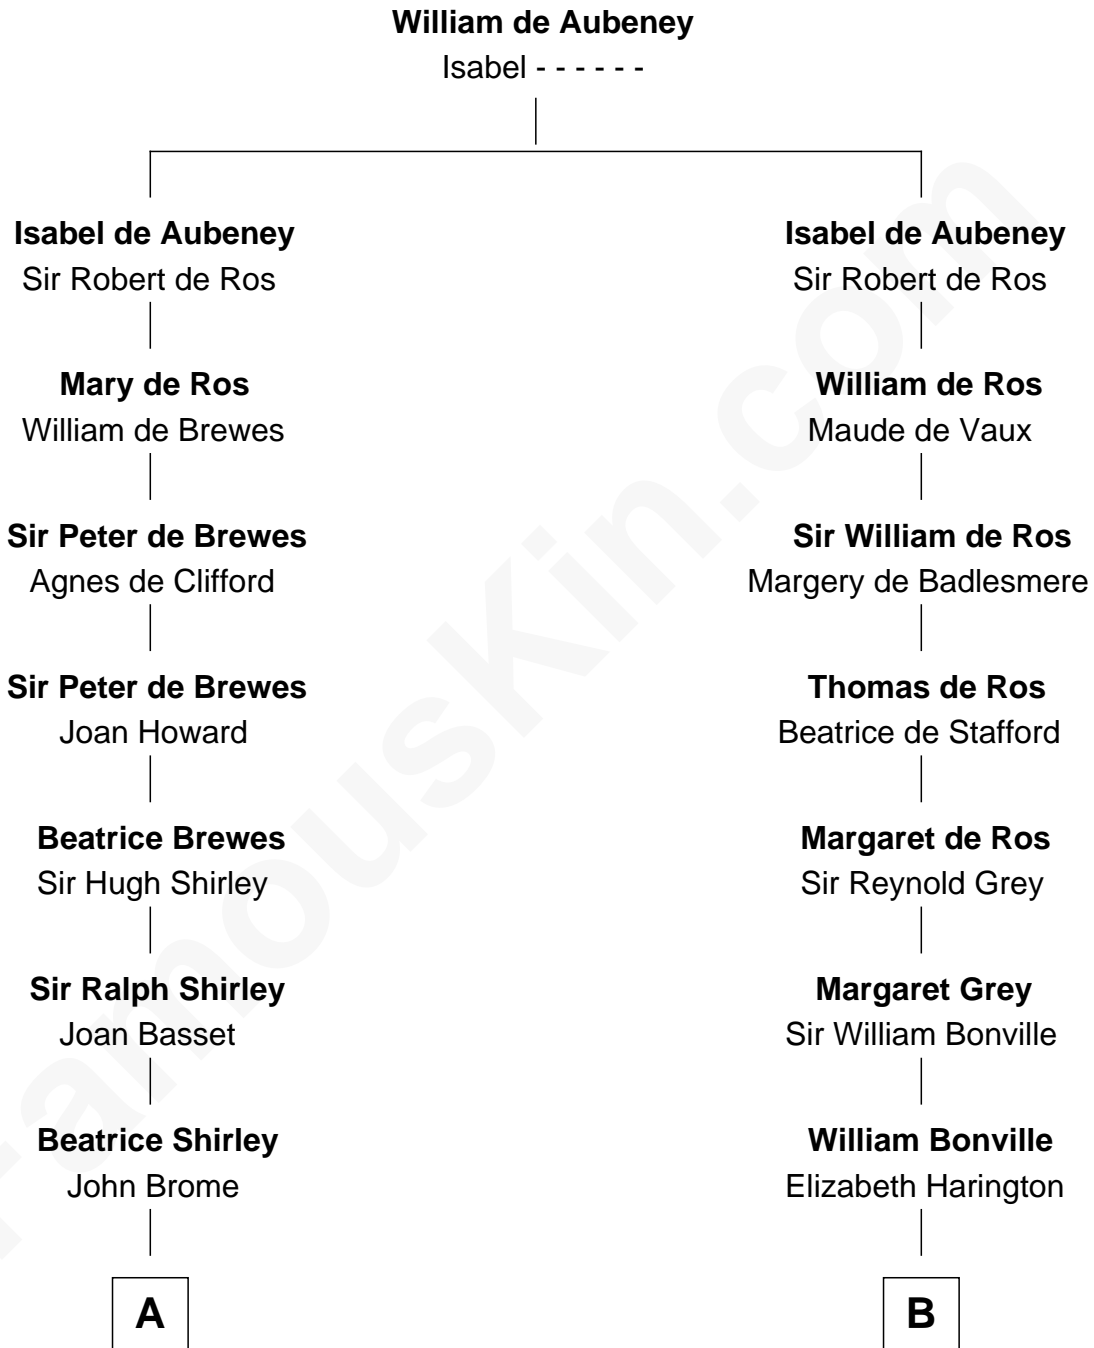

FamousKin.com Relationship Chart of

James Sherman

27th U.S. Vice-President

19th cousin 2 times removed of

John Kerry

68th U.S. Secretary of State

C

Richard Winslow Sherman
Frances Lucretia Williams

Mary Frances Sherman
Richard Updike Sherman

James Sherman
27th U.S. Vice-President

D

Robert Charles Winthrop
Elizabeth Cabot Blanchard

Robert Charles Winthrop
Elizabeth Mason

Margaret Tyndal Winthrop
James Grant Forbes

Rosemary Isabel Forbes
Richard John Kerry

John Kerry
68th U.S. Secretary of State

FamousKin.com