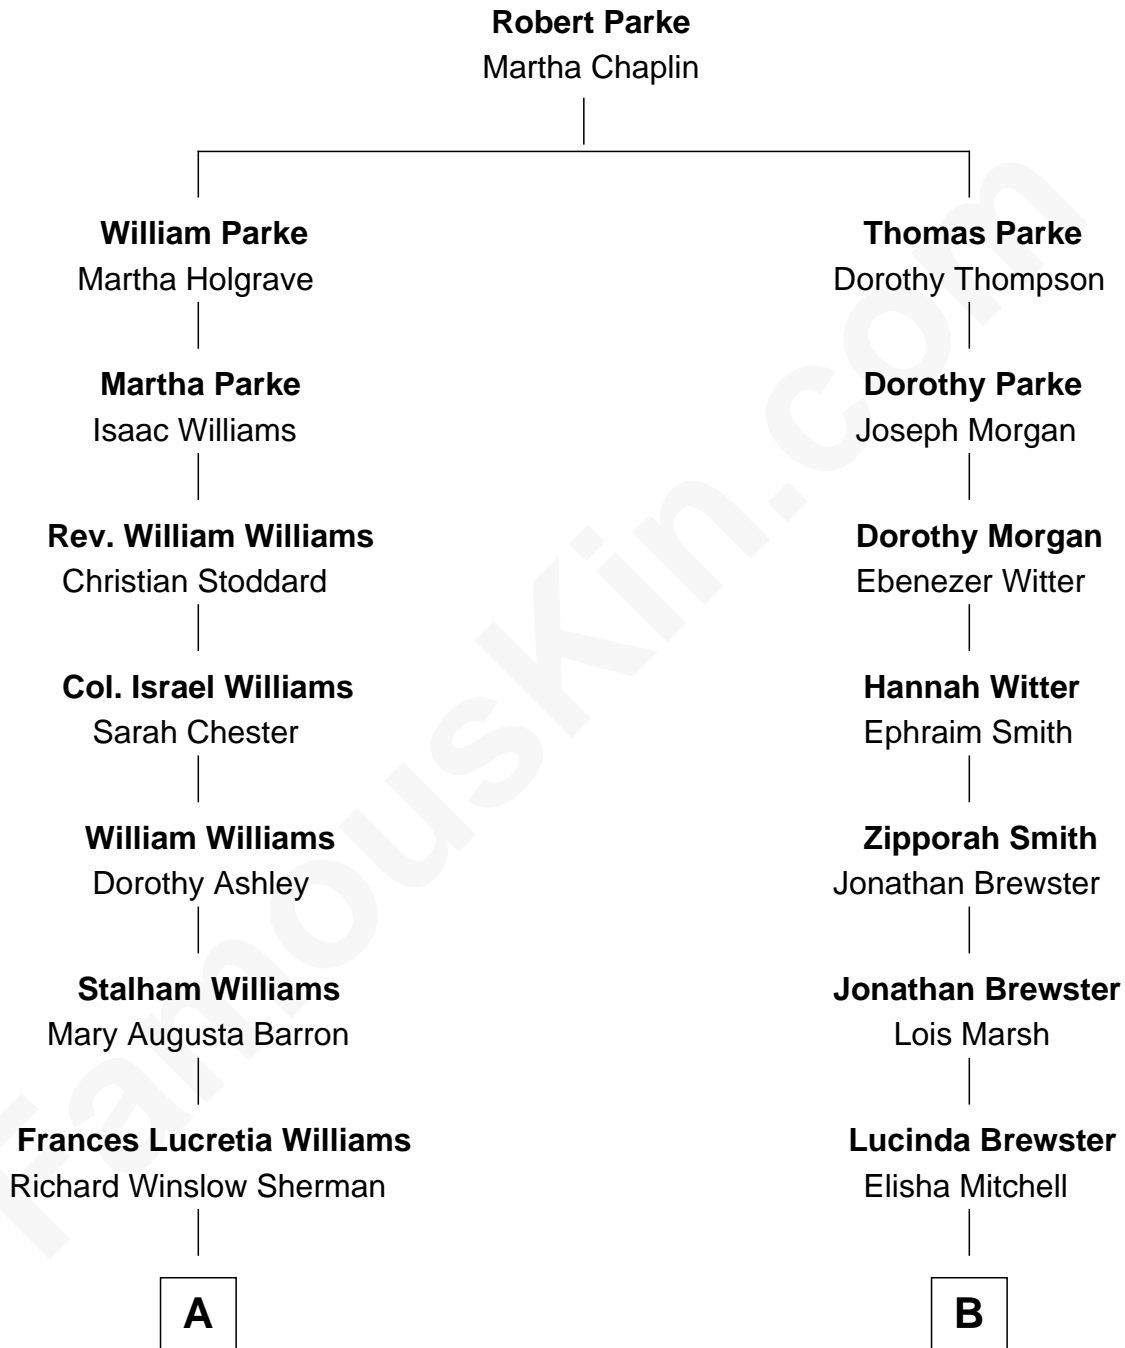

FamousKin.com Relationship Chart of

James Sherman

27th U.S. Vice-President

8th cousin 2 times removed of

Julia Child

American Chef, Author and TV Personality

A

Mary Frances Sherman
Richard Updike Sherman

James Sherman
27th U.S. Vice-President

B

Clark Ward Mitchell
Ellen Theresa Shaw

Julia Clark Mitchell
Byron Weston

Julia Carolyn Weston
John McWilliams

Julia Child
Chef, Author and TV Personality

FamousKin.com