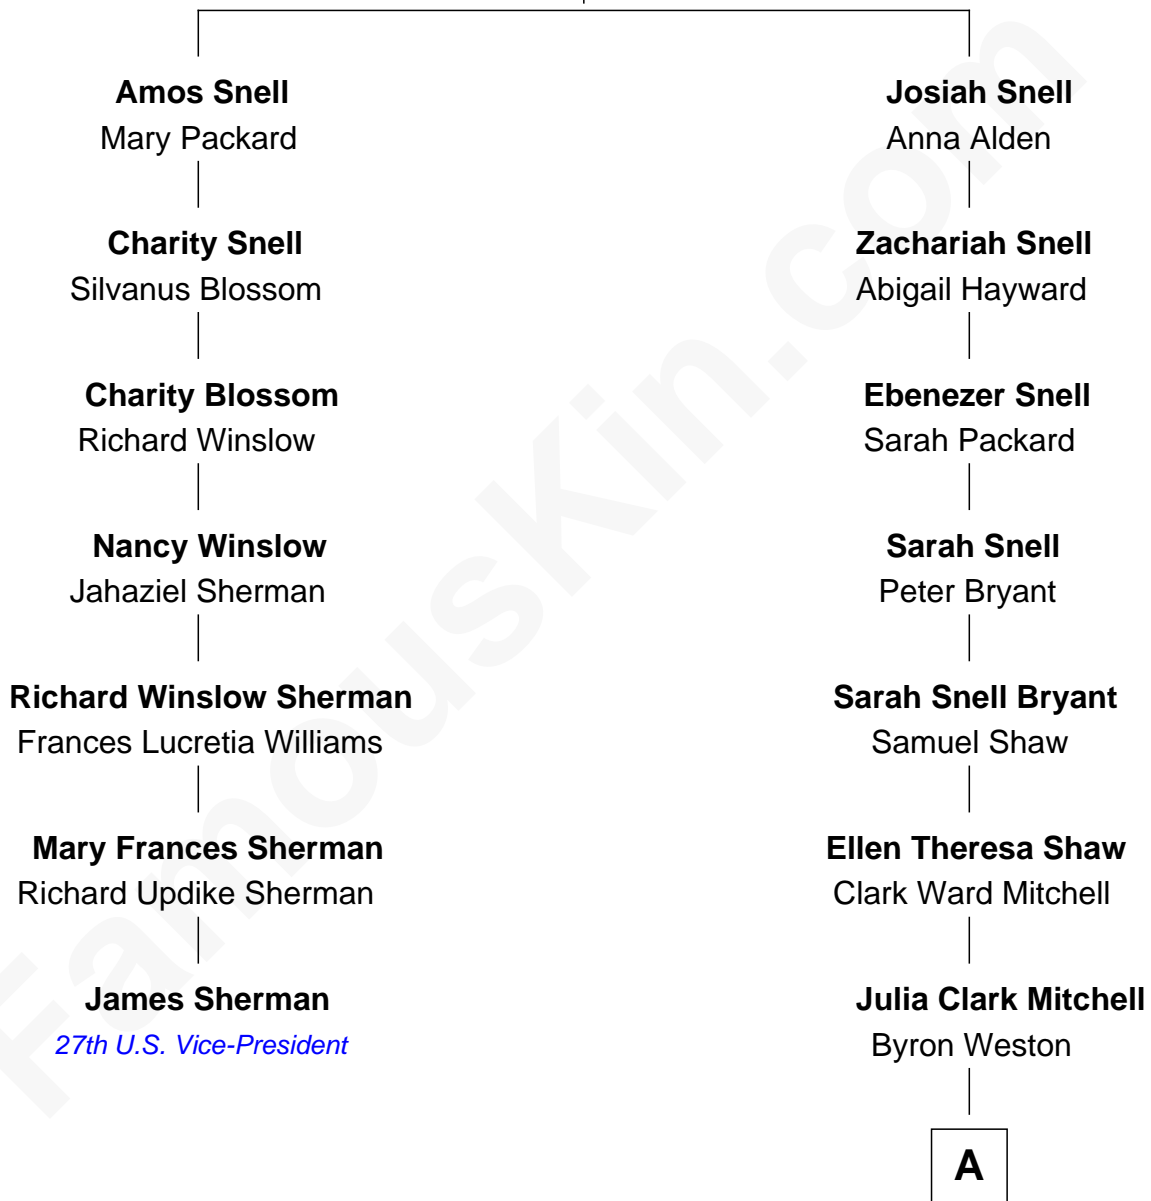

FamousKin.com Relationship Chart of

James Sherman

27th U.S. Vice-President

6th cousin 2 times removed of

Julia Child

American Chef, Author and TV Personality

Thomas Snell
Martha Harris

A