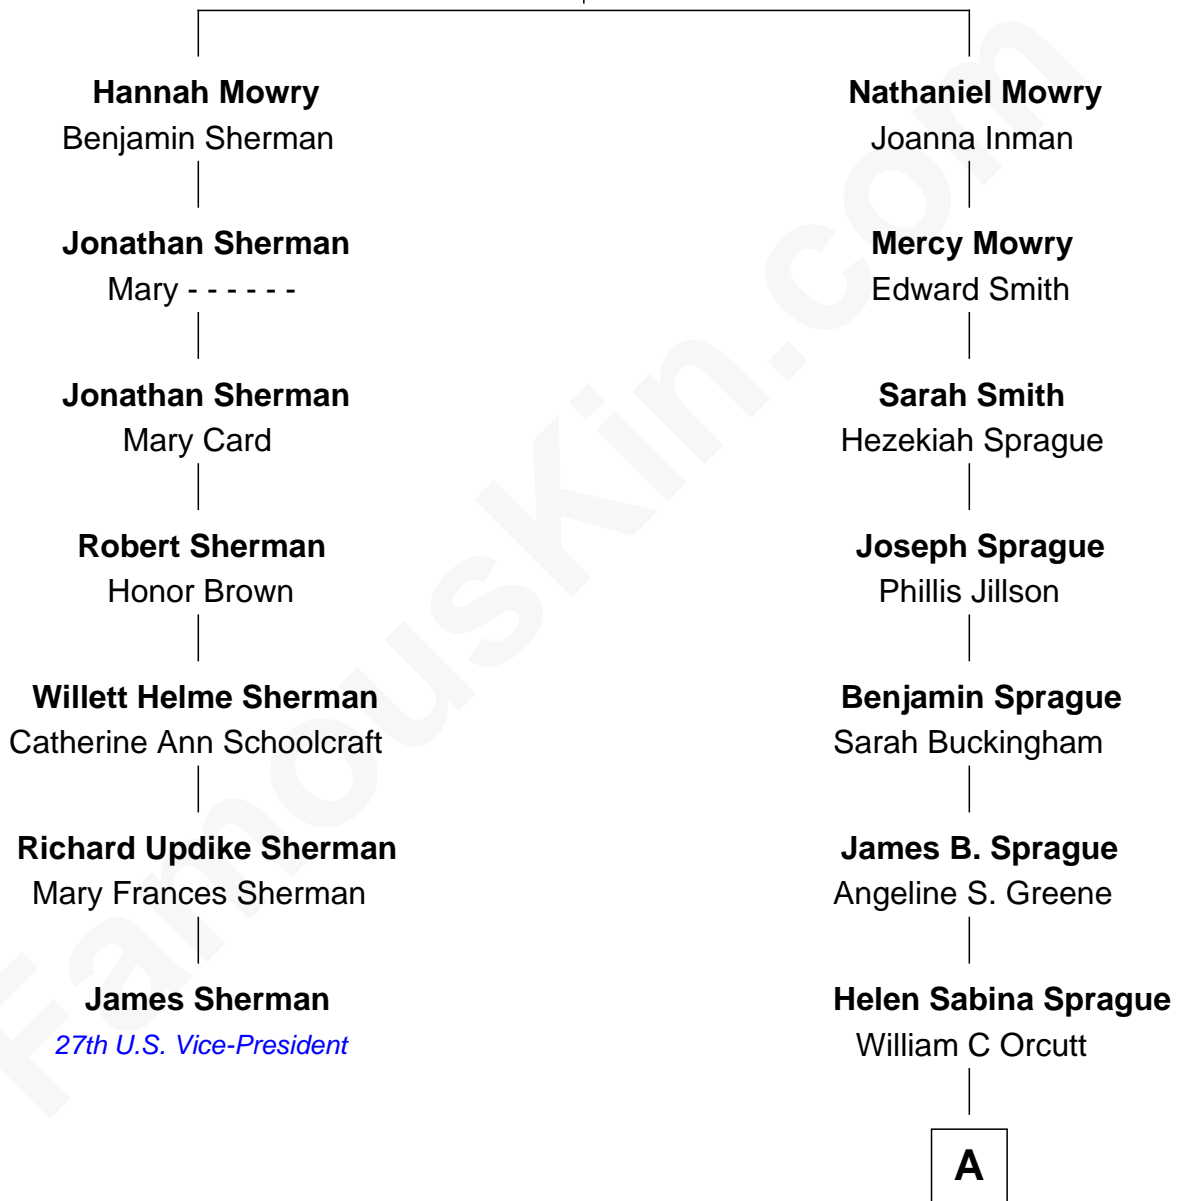

FamousKin.com Relationship Chart of

James Sherman

27th U.S. Vice-President

6th cousin 3 times removed of

Lucille Ball

TV Actress - "I Love Lucy"

Roger Mowry

Mary Johnson

A

Flora Belle Orcutt
Frederick Charles Hunt

Desiree Evelyn Hunt
Henry Durrell Ball

Lucille Ball
TV Actress - "I Love Lucy"

FamousKin.com