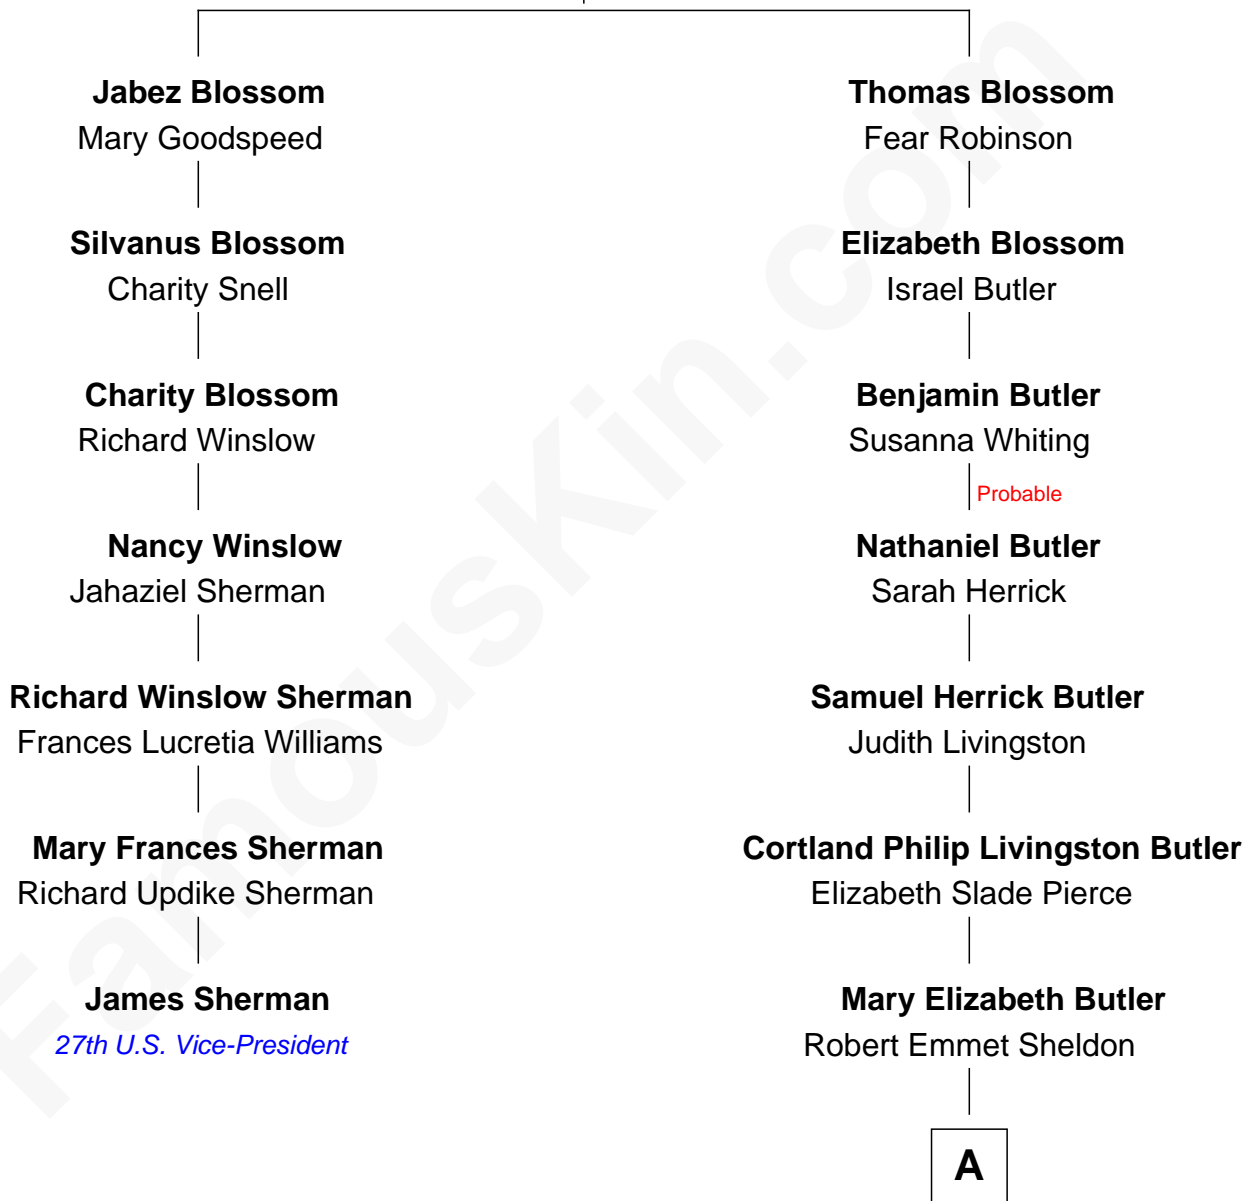

# FamousKin.com Relationship Chart of

**James Sherman**

*27th U.S. Vice-President*

6th cousin 4 times removed of

**Jeb Bush**

*43rd Governor of Florida*

**Peter Blossom**

Sarah Bodfish

**A**

—  
**Flora Sheldon**  
Samuel Prescott Bush

—  
**Prescott Sheldon Bush**  
Dorothy Wear Walker

—  
**George Herbert Walker Bush**  
Barbara Pierce

—  
**Jeb Bush**  
*43rd Governor of Florida*

FamousKin.com