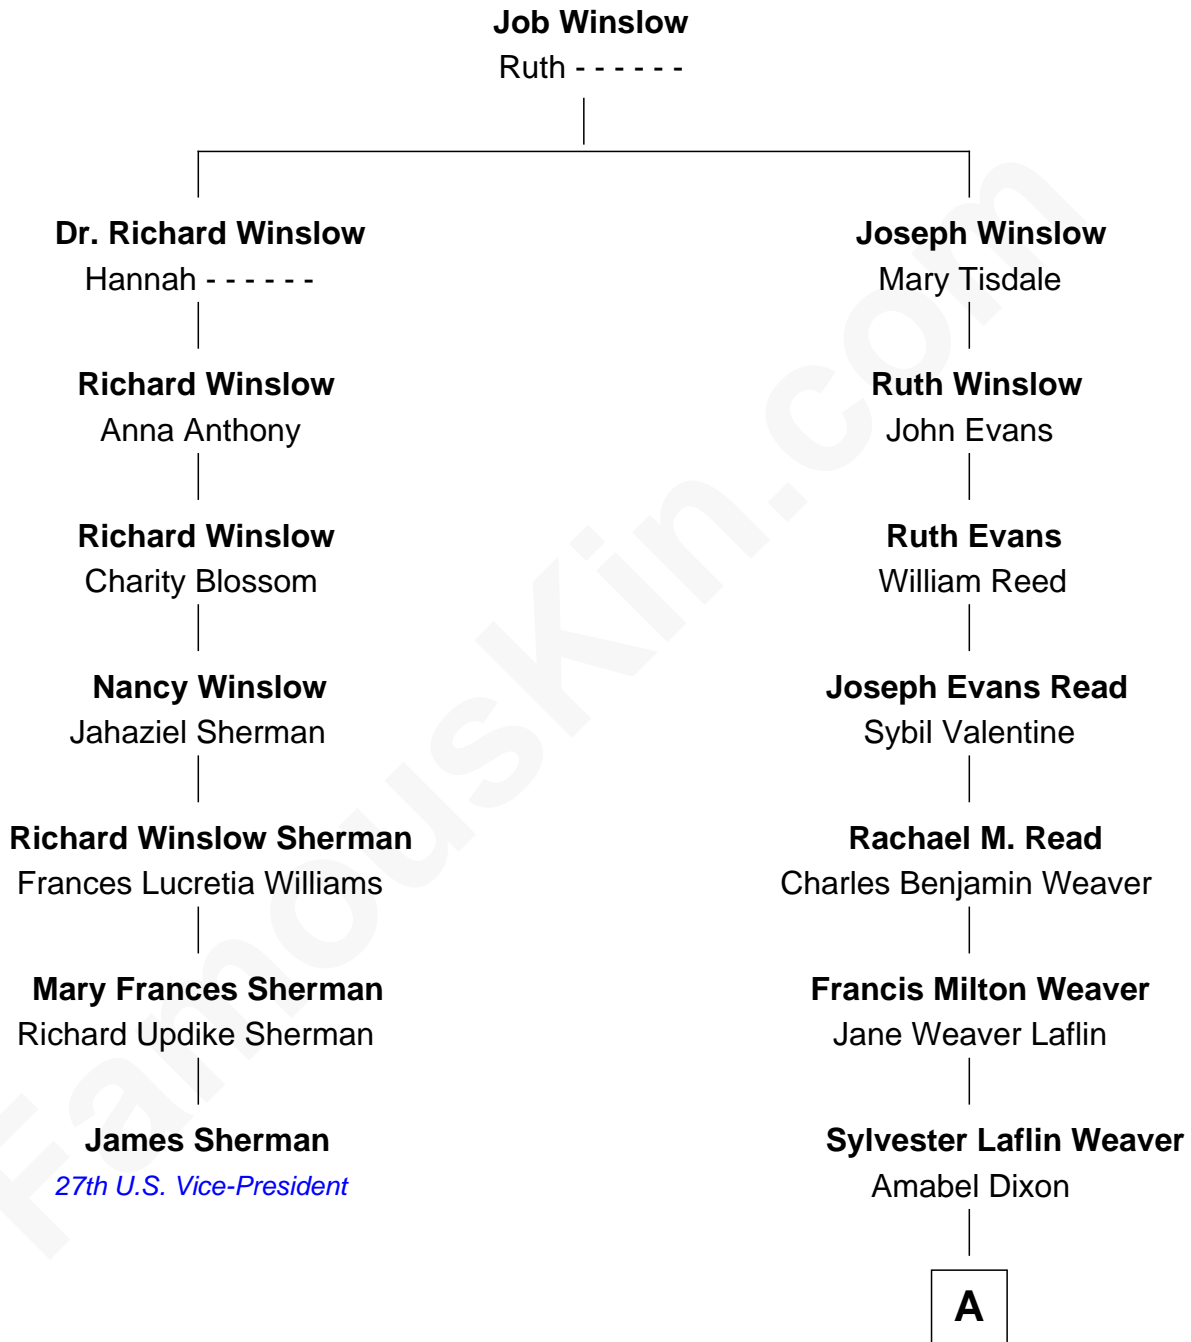

FamousKin.com Relationship Chart of

James Sherman

27th U.S. Vice-President

6th cousin 2 times removed of

Sigourney Weaver

Movie Actress

A

Sylvester Laflin Weaver
Desiree Mary Lucy Hawkins

Sigourney Weaver
Movie Actress

FamousKin.com