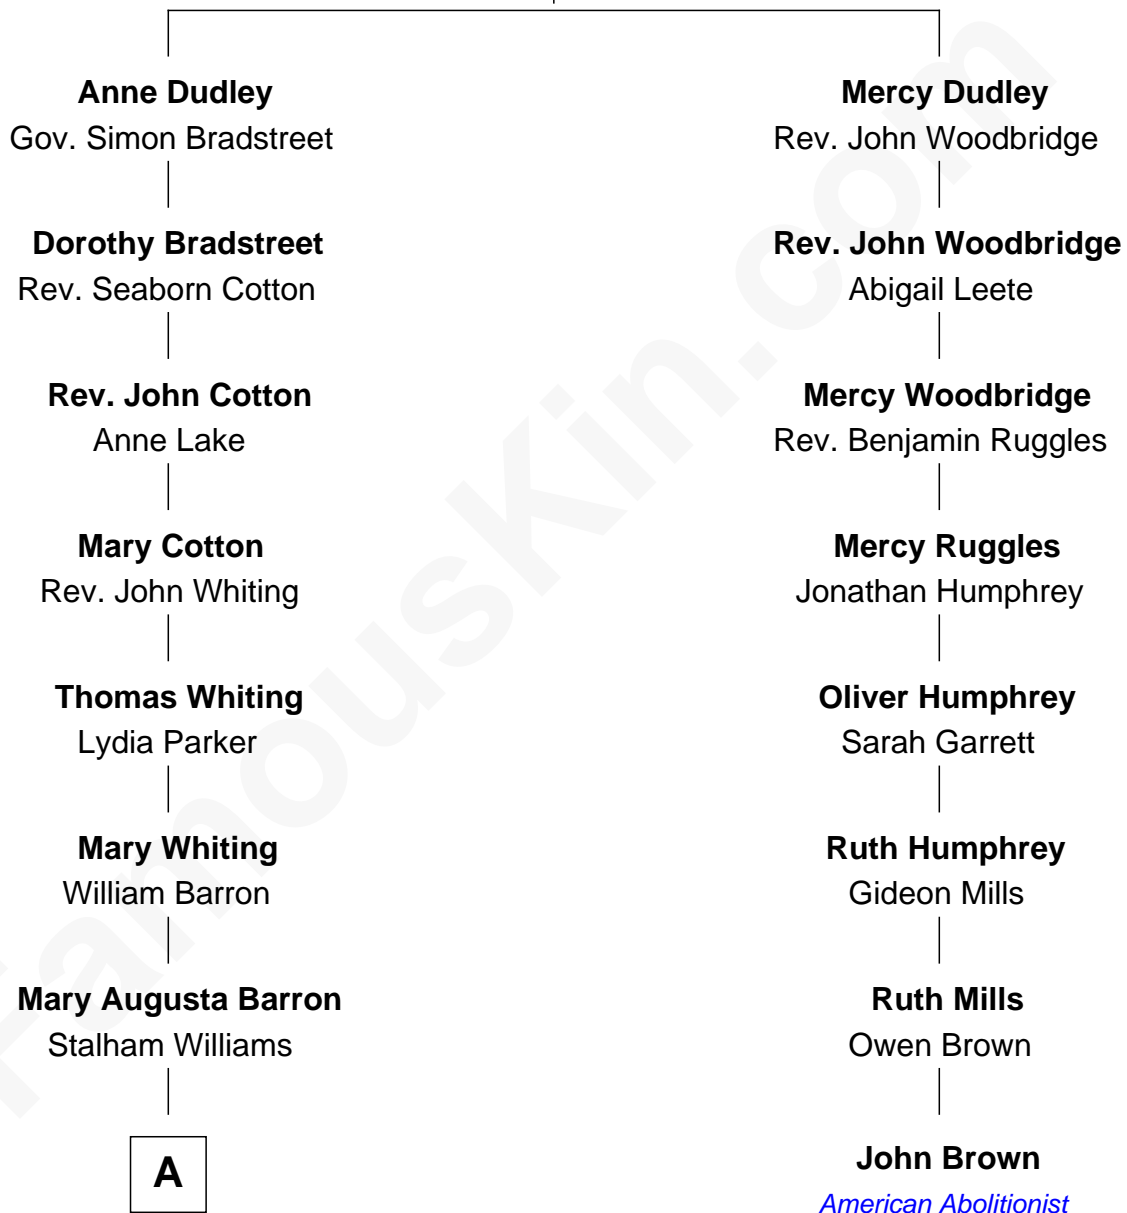

FamousKin.com Relationship Chart of

James Sherman

27th U.S. Vice-President

7th cousin 2 times removed of

John Brown

American Abolitionist

Gov. Thomas Dudley

Dorothy York

A

—
Frances Lucretia Williams

Richard Winslow Sherman

—
Mary Frances Sherman

Richard Updike Sherman

—
James Sherman

27th U.S. Vice-President

FamousKin.com