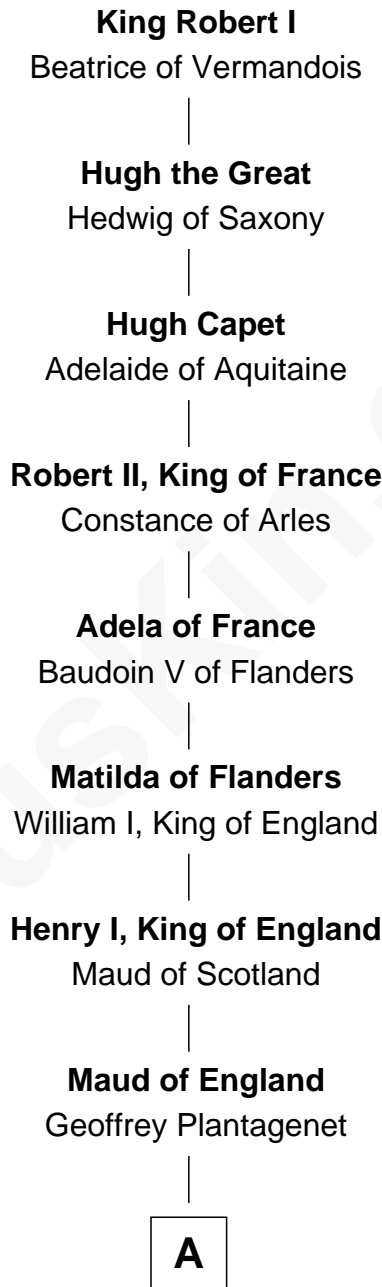

# FamousKin.com Relationship Chart of

**James Sherman**

*27th U.S. Vice-President*

**28th Great-grandson of**

**King Robert I**

*King of France*

**A**

**Henry II, King of England**

Eleanor of Aquitaine

**John, King of England**

Isabelle of Angoulême

**Richard Plantagenet**

-----  
**Sir Richard of Cornwall**

Joan -----

**Joan of Cornwall**

Sir John Howard