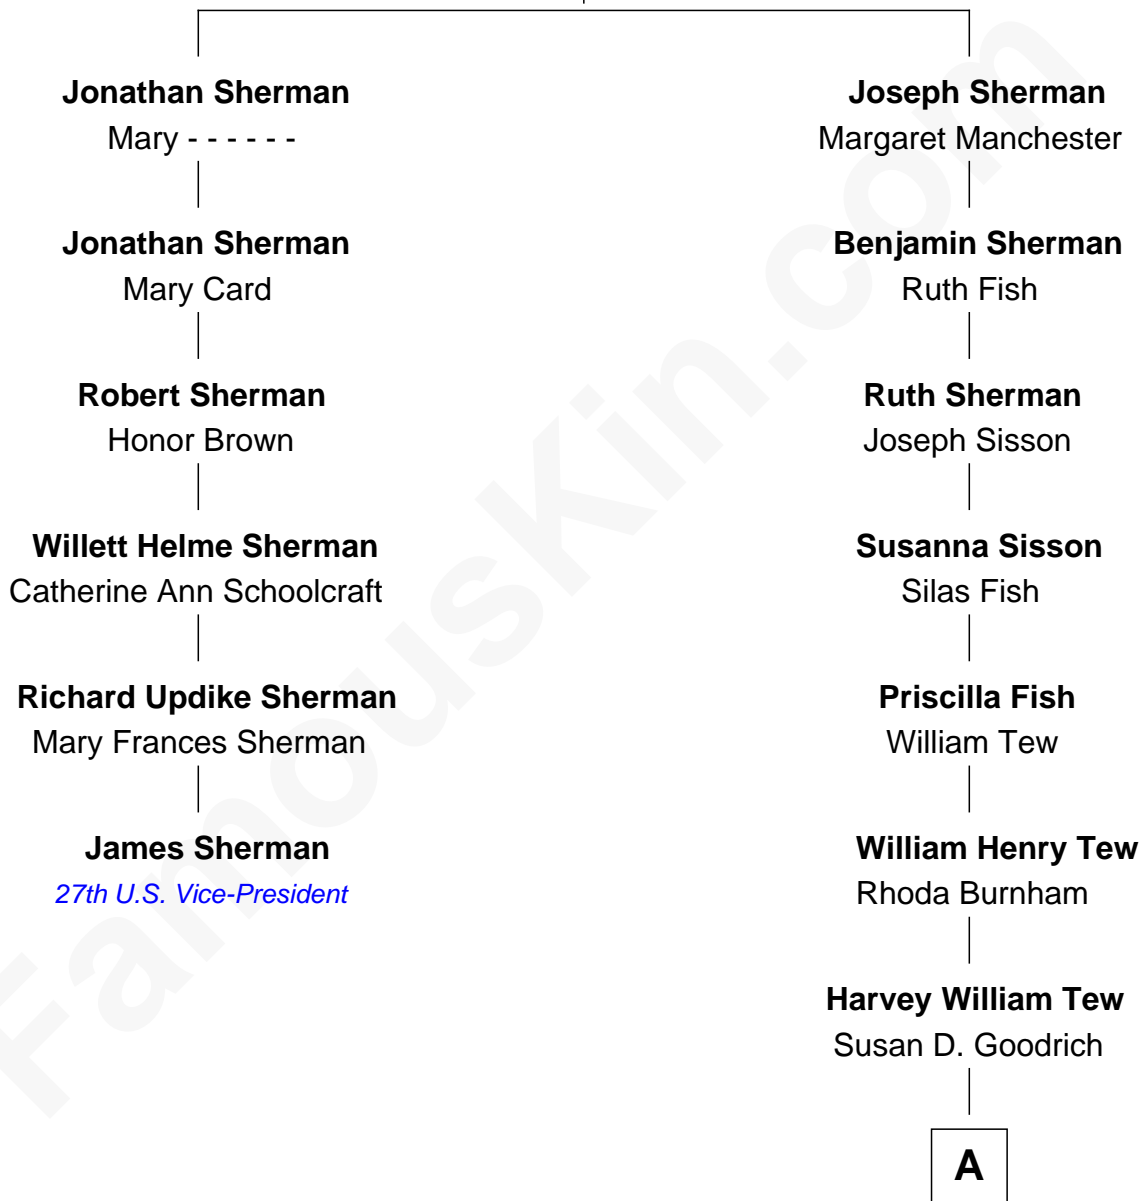

# FamousKin.com Relationship Chart of

**James Sherman**

*27th U.S. Vice-President*

5th cousin 5 times removed of

**Paget Brewster**

*TV Actress*

**Benjamin Sherman**

Hannah Mowry

A

James Dinsmore Tew

Elinor Edith Bechtel

John Bechtel Tew

Valerie Hathaway

Hathaway Tew

Galen Brewster

Paget Brewster

*TV Actress*